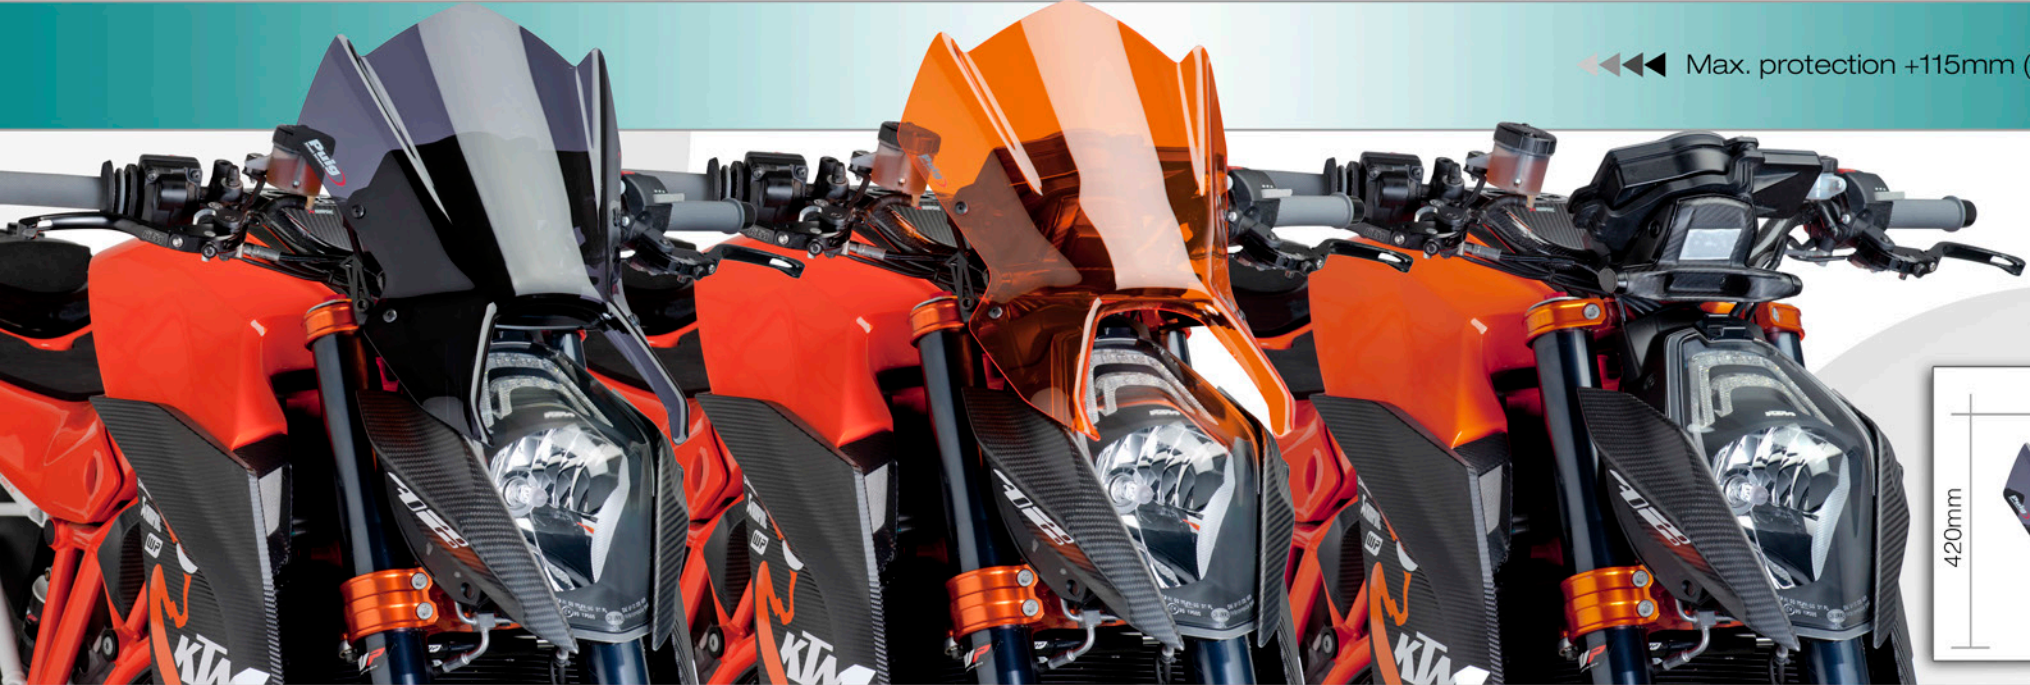

Naked New
Generation Screen

KTM
1290 SUPERDUKE/R 14-

◀◀◀ Max. protection +115mm (4 1/2") ▶▶▶

7014F

7014T

OEM

If you're looking for quality motorcycle windshields & fairings, visit our website.