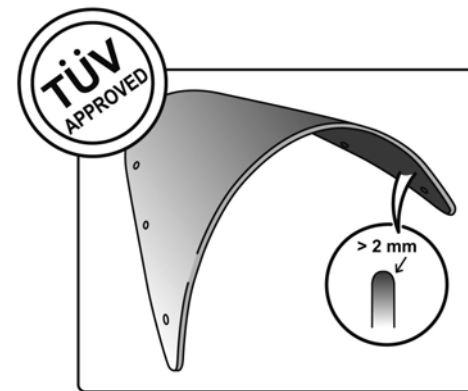

TECHNICAL FEATURES

ROUNDED CONTOUR-PROFILE

Check the ABE HOMOLOGATION document if the product is homologated for your motorcycle

TÜV APPROVED