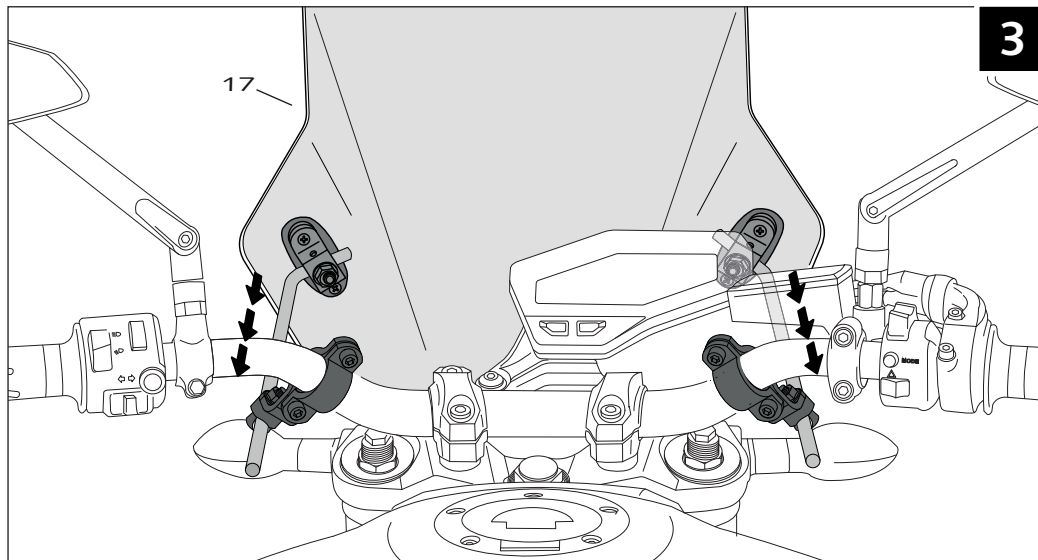

UNIVERSAL TOURING SCREEN Ref.: 8088