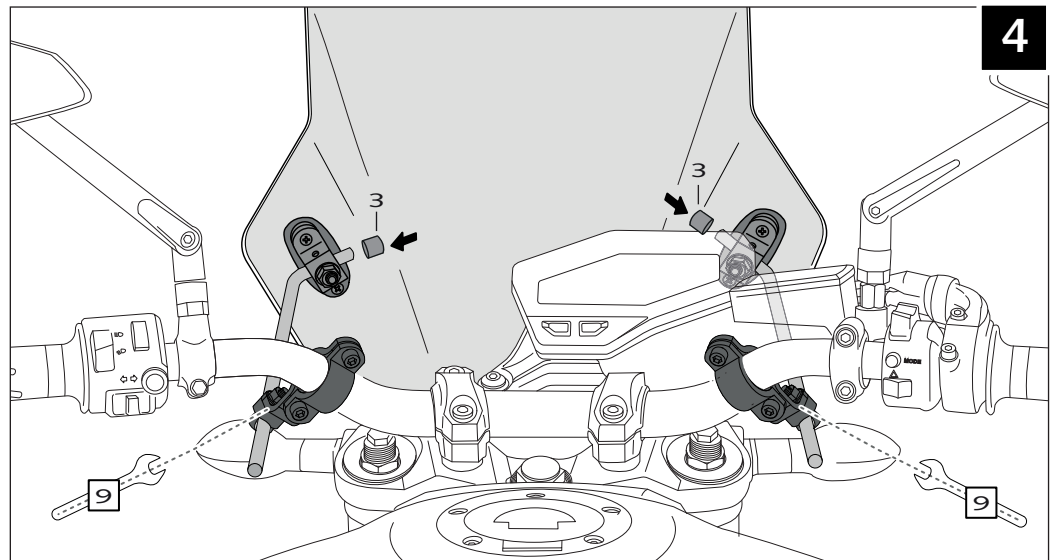

UNIVERSAL TOURING SCREEN Ref.: 8088