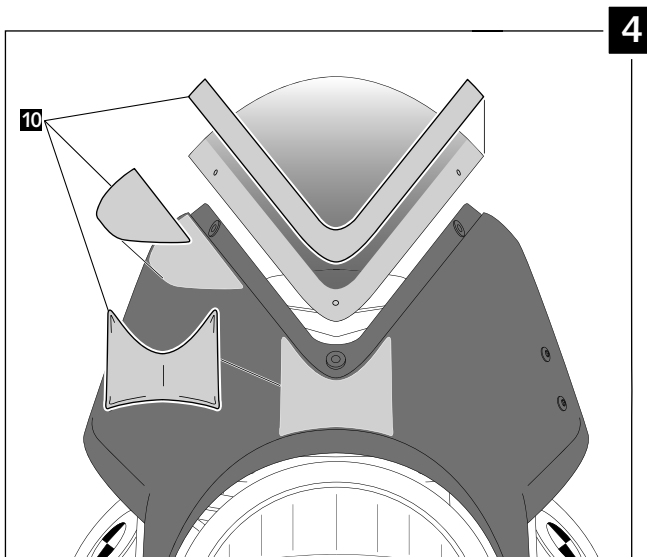

SCREEN FOR BMW R NINE T PURE

Mod. BLACK FAIRING
Ref.: 7012

Mod. CARBON FAIRING
Ref.: 7559

ID.	DESCRIPTION	QTY.
1	Screen	1
2	Fairing	1
3	Right support	1
4	Left support	1
5	Øinner 8,5 x Øouter 14x12 Arrowhead	2
6	M8x40 DIN 912 Allen screw	2
7	M5 Silemblock	7
8	M5x16 ISO 7380 Allen screw	7
9	M5x0,5 Nylon washer	7
10	Stickers	1

UNIVERSAL TOURING SCREEN Ref.: 8088

ID.	PIEZA/PIECE	DESCRIPTION	QTY.
1		Ø9x200 bar	2
2		Screw with drill through M8x30	4
3		Cover plastic to bar	4
4		Plastic support with adhesive	2
5		Separator	4
6		Support	2
7		Special washer	4
8		Large semi-bridle	2
9		DIN 6923 Special M8 nut	4
10		Support Trim nº 6	2
11		Philips screw Ø5x13	4
12		Trim short semi-bridle	2
13		Trim large semi-bridle	2
14		Short semi-bridle	2
15		Allen screw DIN 912 M6x12	4
16		Allen screw DIN 912 M6x16	4
17		Windshield	1
18		Arrowhead applicate the handlebar Ø26	2
19		Arrowhead applicate the handlebar Ø22	2