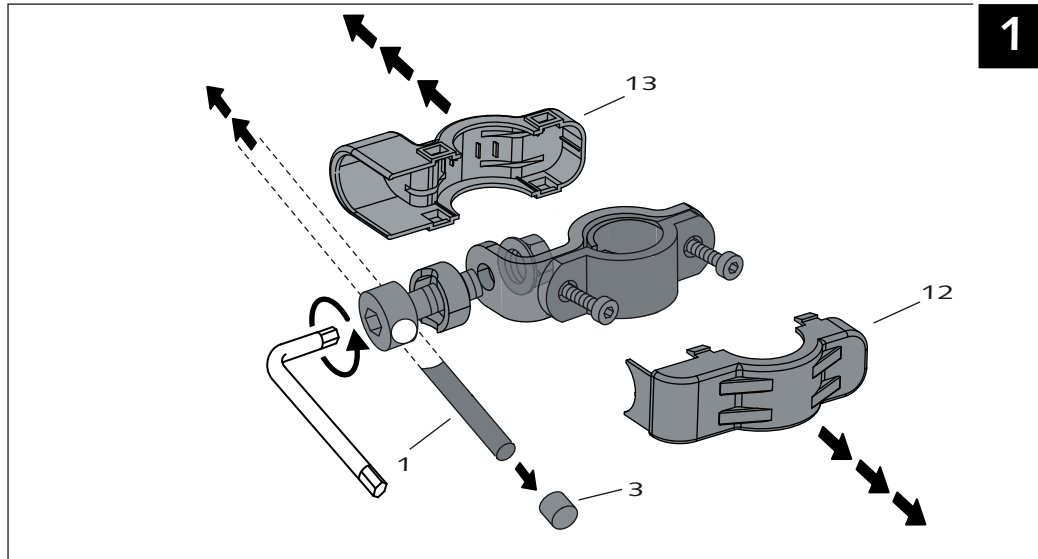

SCREEN FOR BMW R NINE T PURE

Mod. BLACK FAIRING
Ref.: 7012

Mod. CARBON FAIRING
Ref.: 7559

ID.	DESCRIPTION	QTY.
1	Screen	1
2	Fairing	1
3	Right support	1
4	Left support	1
5	Øinner 8,5 x Øouter 14x12 Arrowhead	2
6	M8x40 DIN 912 Allen screw	2
7	M5 Silemblock	7
8	M5x16 ISO 7380 Allen screw	7
9	M5x0,5 Nylon washer	7
10	Stickers	1

UNIVERSAL TOURING SCREEN Ref.: 8088

ID.	PIEZA/PIECE	DESCRIPTION	QTY.
1		Ø9x200 bar	2
2		Screw with drill through M8x30	4
3		Cover plastic to bar	4
4		Plastic support with adhesive	2
5		Separator	4
6		Support	2
7		Special washer	4
8		Large semi-bridle	2
9		DIN 6923 Special M8 nut	4
10		Support Trim nº 6	2
11		Philips screw Ø5x13	4
12		Trim short semi-bridle	2
13		Trim large semi-bridle	2
14		Short semi-bridle	2
15		Allen screw DIN 912 M6x12	4
16		Allen screw DIN 912 M6x16	4
17		Windshield	1
18		Arrowhead applicate the handlebar Ø26	2
19		Arrowhead applicate the handlebar Ø22	2

UNIVERSAL TOURING SCREEN Ref.: 8088

Rely only on high-grade motorcycle windshields & fairings offered on our virtual shelves.