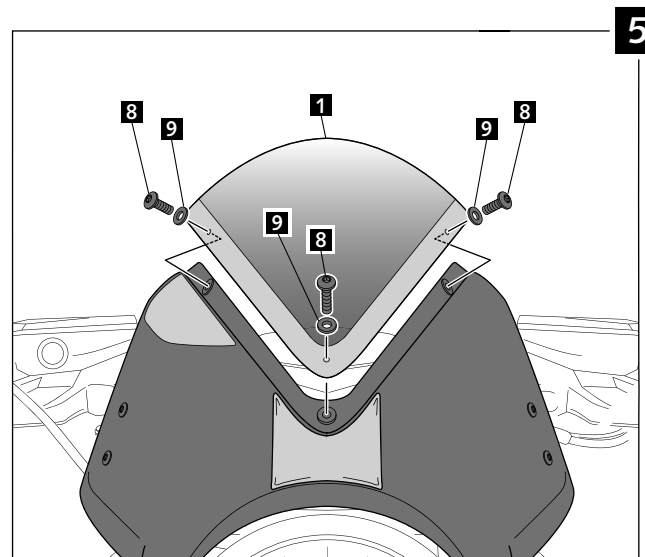

SCREEN FOR BMW R NINE T PURE

Mod. BLACK FAIRING
Ref.: 7012

Mod. CARBON FAIRING
Ref.: 7559

ID.	DESCRIPTION	QTY.
1	Screen	1
2	Fairing	1
3	Right support	1
4	Left support	1
5	Øinner 8,5 x Øouter 14x12 Arrowhead	2
6	M8x40 DIN 912 Allen screw	2
7	M5 Silemblock	7
8	M5x16 ISO 7380 Allen screw	7
9	M5x0,5 Nylon washer	7
10	Stickers	1

UNIVERSAL TOURING SCREEN Ref.: 8088

ID.	PIEZA/PIECE	DESCRIPTION	QTY.
1		Ø9x200 bar	2
2		Screw with drill through M8x30	4
3		Cover plastic to bar	4
4		Plastic support with adhesive	2
5		Separator	4
6		Support	2
7		Special washer	4
8		Large semi-bridle	2
9		DIN 6923 Special M8 nut	4
10		Support Trim nº 6	2
11		Philips screw Ø5x13	4
12		Trim short semi-bridle	2
13		Trim large semi-bridle	2
14		Short semi-bridle	2
15		Allen screw DIN 912 M6x12	4
16		Allen screw DIN 912 M6x16	4
17		Windshield	1
18		Arrowhead applicate the handlebar Ø26	2
19		Arrowhead applicate the handlebar Ø22	2