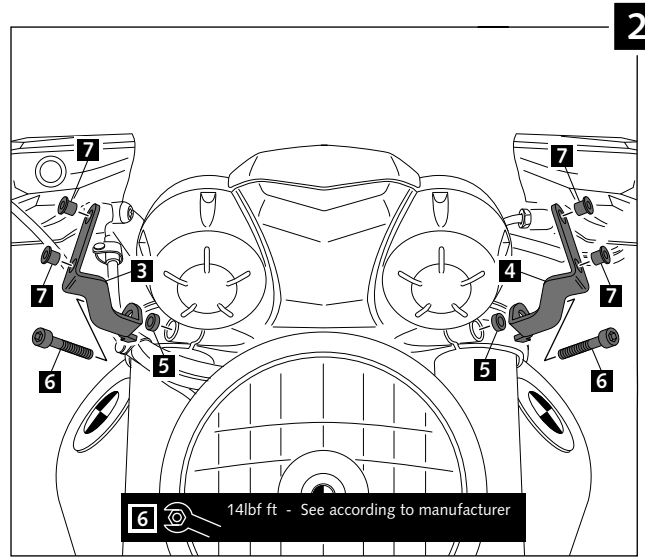

SCREEN FOR BMW R NINE T PURE

Mod. BLACK FAIRING
Ref.: 7012

Mod. CARBON FAIRING
Ref.: 7559

ID.	DESCRIPTION	QTY.
1	Screen	1
2	Fairing	1
3	Right support	1
4	Left support	1
5	Øinner 8,5 x Øouter 14x12 Arrowhead	2
6	M8x40 DIN 912 Allen screw	2
7	M5 Silemblock	7
8	M5x16 ISO 7380 Allen screw	7
9	M5x0,5 Nylon washer	7
10	Stickers	1

UNIVERSAL TOURING SCREEN Ref.: 8088

ID.	PIEZA/PIECE	DESCRIPTION	QTY.
1		Ø9x200 bar	2
2		Screw with drill through M8x30	4
3		Cover plastic to bar	4
4		Plastic support with adhesive	2
5		Separator	4
6		Support	2
7		Special washer	4
8		Large semi-bridle	2
9		DIN 6923 Special M8 nut	4
10		Support Trim nº 6	2
11		Philips screw Ø5x13	4
12		Trim short semi-bridle	2
13		Trim large semi-bridle	2
14		Short semi-bridle	2
15		Allen screw DIN 912 M6x12	4
16		Allen screw DIN 912 M6x16	4
17		Windshield	1
18		Arrowhead applicate the handlebar Ø26	2
19		Arrowhead applicate the handlebar Ø22	2