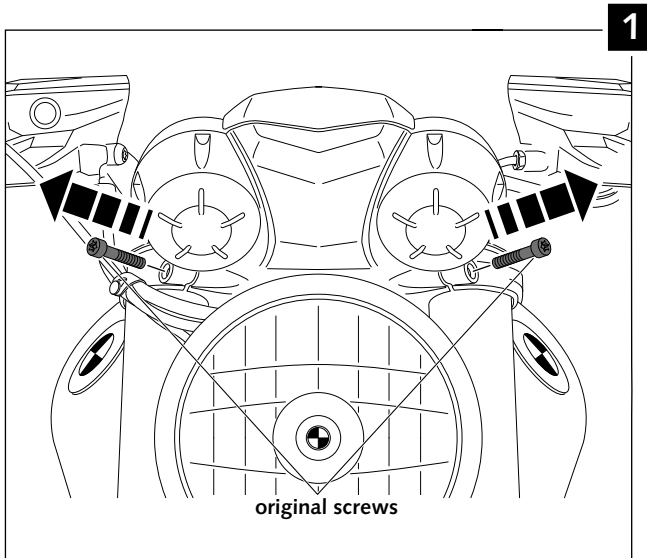

SCREEN FOR BMW R NINE T PURE

Mod. BLACK FAIRING
Ref.: 7012

Mod. CARBON FAIRING
Ref.: 7559

ID.	DESCRIPTION	QTY.
1	Screen	1
2	Fairing	1
3	Right support	1
4	Left support	1
5	Øinner 8,5 x Øouter 14x12 Arrowhead	2
6	M8x40 DIN 912 Allen screw	2
7	M5 Silemblock	7
8	M5x16 ISO 7380 Allen screw	7
9	M5x0,5 Nylon washer	7
10	Stickers	1

UNIVERSAL TOURING SCREEN Ref.: 8088

ID.	PIEZA/PIECE	DESCRIPTION	QTY.
1		Ø9x200 bar	2
2		Screw with drill through M8x30	4
3		Cover plastic to bar	4
4		Plastic support with adhesive	2
5		Separator	4
6		Support	2
7		Special washer	4
8		Large semi-bridle	2
9		DIN 6923 Special M8 nut	4
10		Support Trim nº 6	2
11		Philips screw Ø5x13	4
12		Trim short semi-bridle	2
13		Trim large semi-bridle	2
14		Short semi-bridle	2
15		Allen screw DIN 912 M6x12	4
16		Allen screw DIN 912 M6x16	4
17		Windshield	1
18		Arrowhead applicate the handlebar Ø26	2
19		Arrowhead applicate the handlebar Ø22	2