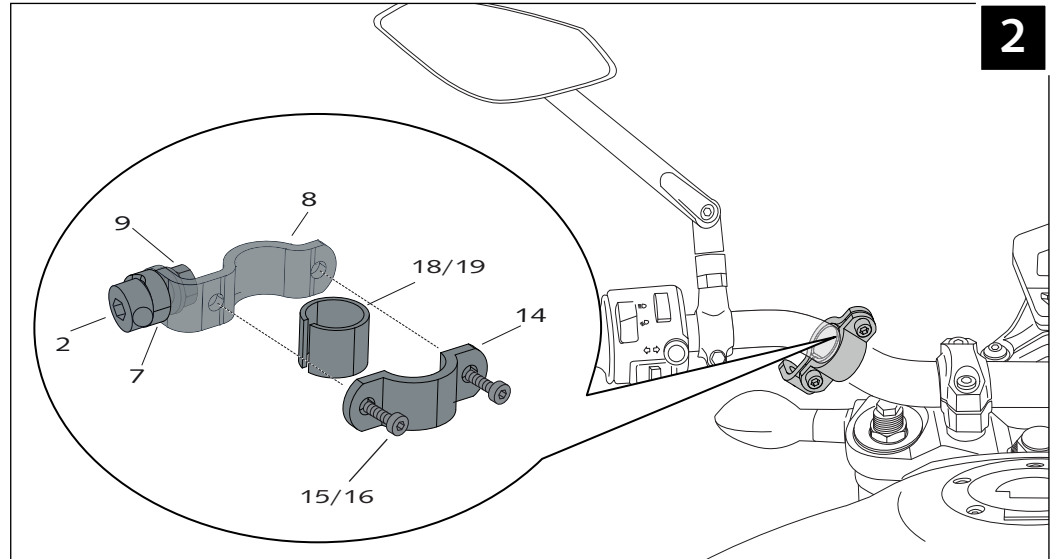

UNIVERSAL TOURING SCREEN Ref.: 8088