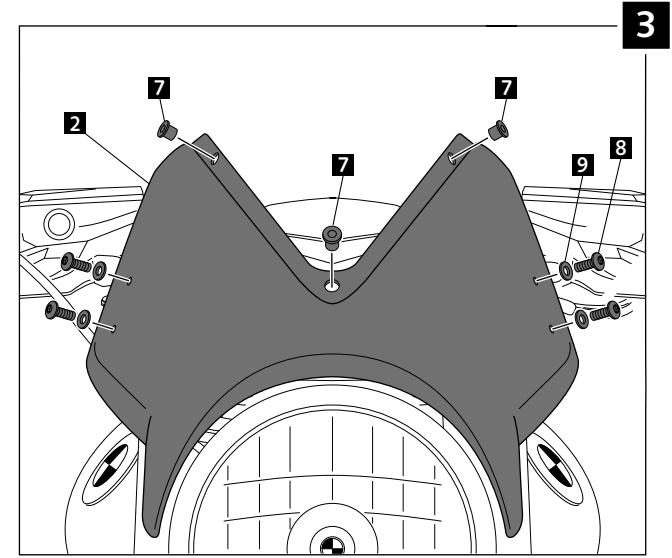

SCREEN FOR BMW R NINE T PURE

Mod. BLACK FAIRING
Ref.: 7012

Mod. CARBON FAIRING
Ref.: 7559

ID.	DESCRIPTION	QTY.
1	Screen	1
2	Fairing	1
3	Right support	1
4	Left support	1
5	Øinner 8,5 x Øouter 14x12 Arrowhead	2
6	M8x40 DIN 912 Allen screw	2
7	M5 Silemblock	7
8	M5x16 ISO 7380 Allen screw	7
9	M5x0,5 Nylon washer	7
10	Stickers	1

UNIVERSAL TOURING SCREEN Ref.: 8088

ID.	PIEZA/PIECE	DESCRIPTION	QTY.
1		Ø9x200 bar	2
2		Screw with drill through M8x30	4
3		Cover plastic to bar	4
4		Plastic support with adhesive	2
5		Separator	4
6		Support	2
7		Special washer	4
8		Large semi-bridle	2
9		DIN 6923 Special M8 nut	4
10		Support Trim nº 6	2
11		Philips screw Ø5x13	4
12		Trim short semi-bridle	2
13		Trim large semi-bridle	2
14		Short semi-bridle	2
15		Allen screw DIN 912 M6x12	4
16		Allen screw DIN 912 M6x16	4
17		Windshield	1
18		Arrowhead applicate the handlebar Ø26	2
19		Arrowhead applicate the handlebar Ø22	2