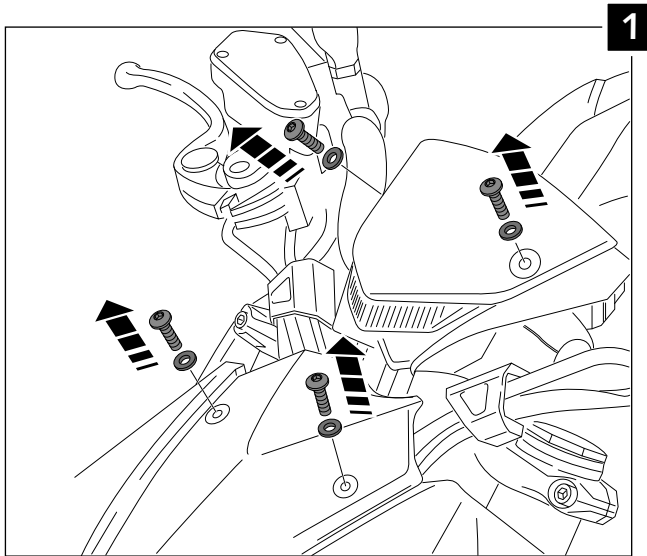

## MOUNTING INSTRUCTIONS

WINDSHIELD FOR

### KAWASAKI Z1000 14'-

Mod. TOURING  
Ref.: 7514

Mod. SPORT  
Ref.: 7011

ID.		DESCRIPTION	QTY.
1		TOURING Windshield (ref.7514)	1
		SPORT Windshield (ref.7011)	
2		Metal support	1
3		Silemblock M5	2
4		Special screw M5x13 + interior thread M5x8	2
5		M5x1 Nylon washer	4
6		Outer 15 x Ø inner 5x4 rubber washer	2
7		M5x0,5 Nylon washer	4
8		M5x14 ISO 7380 Allen screw	2
9		M5x16 ISO 7380 Allen screw	2