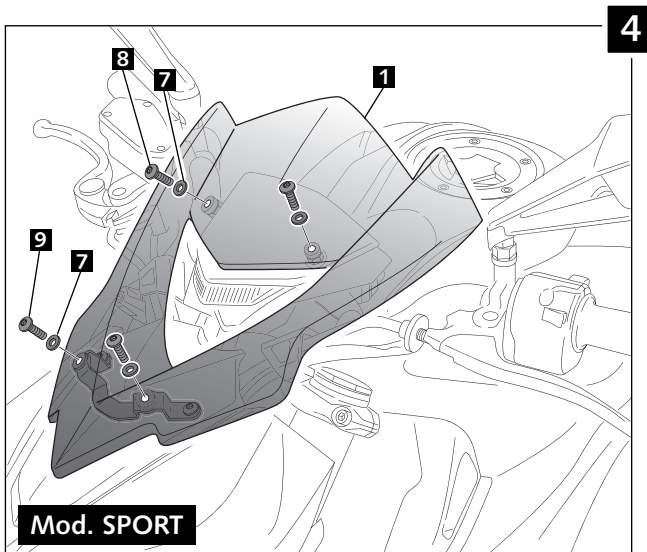

## MOUNTING INSTRUCTIONS

WINDSHIELD FOR

### KAWASAKI Z1000 14'-

Mod. TOURING  
Ref.: 7514

Mod. SPORT  
Ref.: 7011

ID.		DESCRIPTION	QTY.
1		TOURING Windshield (ref.7514)	1
		SPORT Windshield (ref.7011)	
2		Metal support	1
3		Silemblock M5	2
4		Special screw M5x13 + interior thread M5x8	2
5		M5x1 Nylon washer	4
6		Outer 15 x Ø inner 5x4 rubber washer	2
7		M5x0,5 Nylon washer	4
8		M5x14 ISO 7380 Allen screw	2
9		M5x16 ISO 7380 Allen screw	2