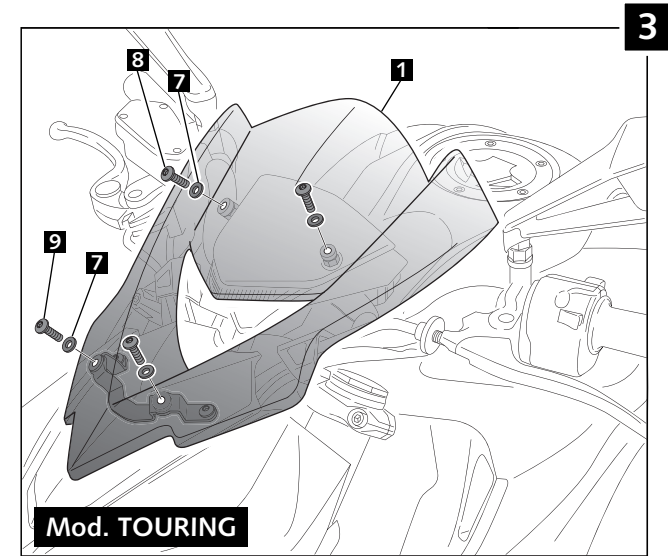

## MOUNTING INSTRUCTIONS

WINDSHIELD FOR

### KAWASAKI Z1000 14'-

Mod. TOURING  
Ref.: 7514

Mod. SPORT  
Ref.: 7011

ID.		DESCRIPTION	QTY.
1		TOURING Windshield (ref.7514)	1
		SPORT Windshield (ref.7011)	
2		Metal support	1
3		Silemblock M5	2
4		Special screw M5x13 + interior thread M5x8	2
5		M5x1 Nylon washer	4
6		Outer 15 x Ø inner 5x4 rubber washer	2
7		M5x0,5 Nylon washer	4
8		M5x14 ISO 7380 Allen screw	2
9		M5x16 ISO 7380 Allen screw	2