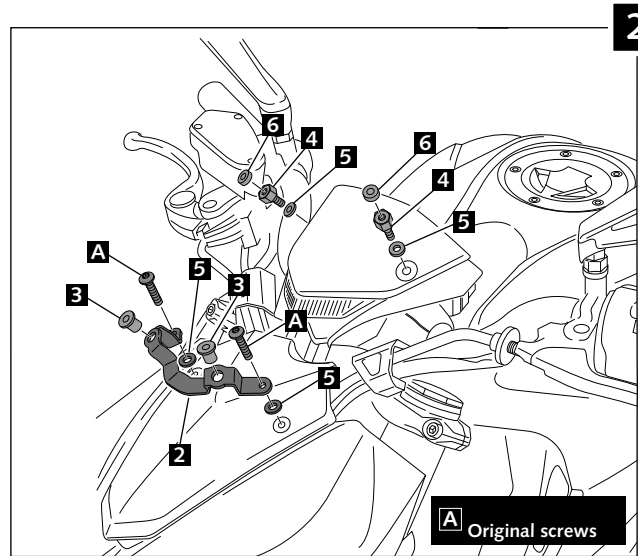

## MOUNTING INSTRUCTIONS

WINDSHIELD FOR

### KAWASAKI Z1000 14'-

Mod. TOURING  
Ref.: 7514

Mod. SPORT  
Ref.: 7011

ID.		DESCRIPTION	QTY.
1		TOURING Windshield (ref.7514)	1
		SPORT Windshield (ref.7011)	
2		Metal support	1
3		Silemblock M5	2
4		Special screw M5x13 + interior thread M5x8	2
5		M5x1 Nylon washer	4
6		Outer 15 x Ø inner 5x4 rubber washer	2
7		M5x0,5 Nylon washer	4
8		M5x14 ISO 7380 Allen screw	2
9		M5x16 ISO 7380 Allen screw	2