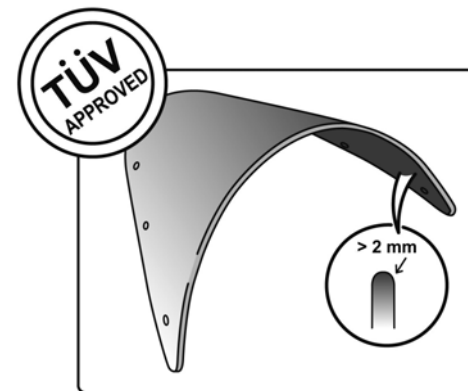

TECHNICAL FEATURES

ROUNDED CONTOUR-PROFILE

Check the ABE HOMOLOGATION document if the product is homologated for your motorcycle

TÜV APPROVED