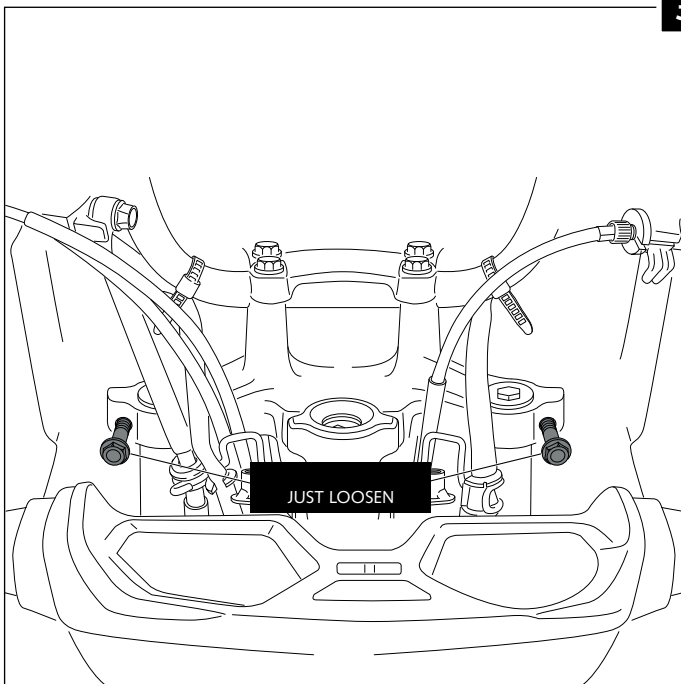

MOUNTING INSTRUCTIONS

WINDSHIELD FOR

HONDA CB650F

3