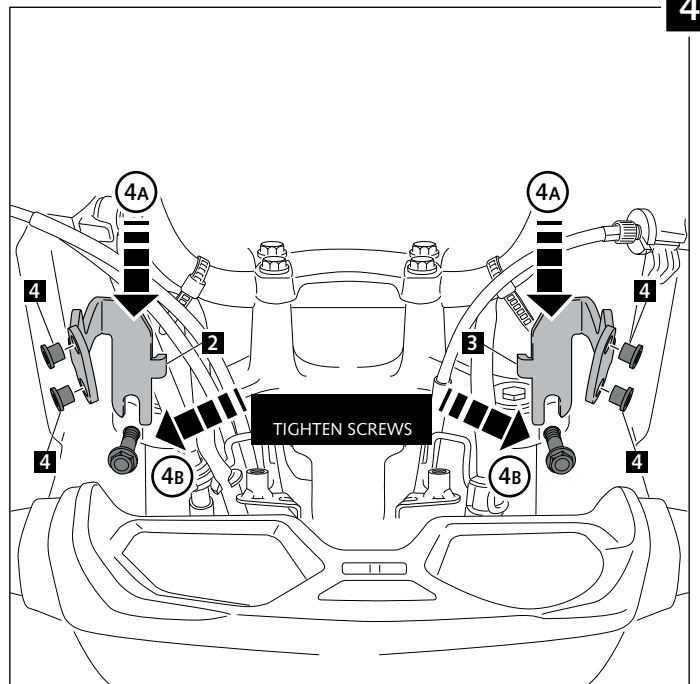

MOUNTING INSTRUCTIONS

WINDSHIELD FOR

HONDA CB650F

3

4

5A

5B

6