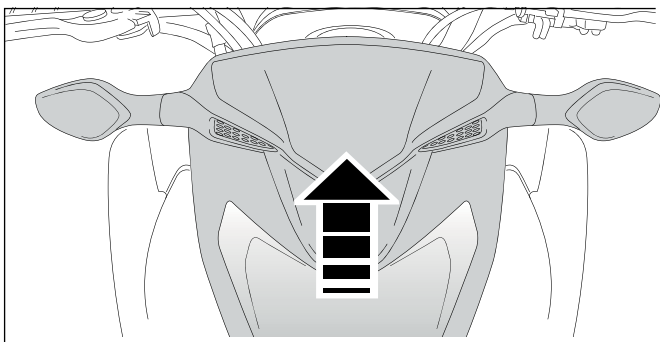

MOUNTING INSTRUCTIONS

WINDSHIELD FOR

HONDA CB650F

3

4

5A

5B

6