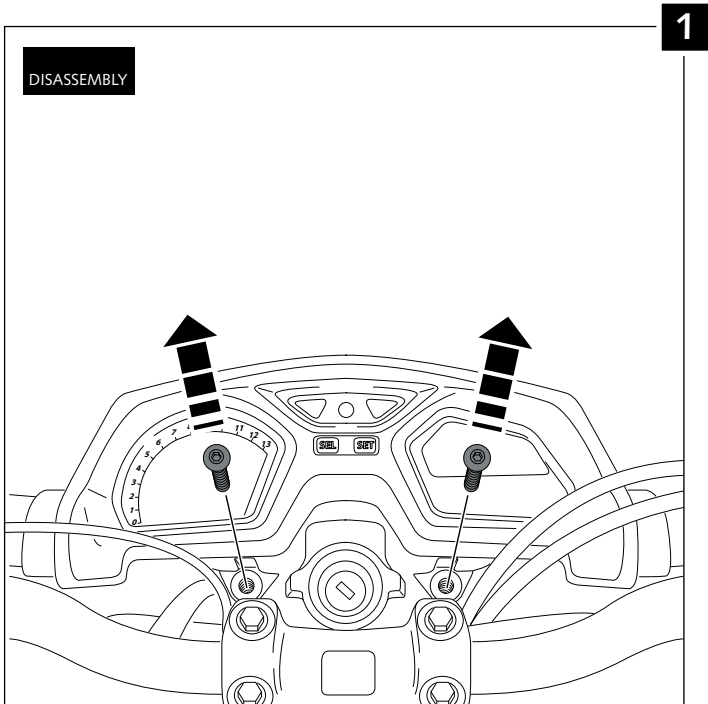

MOUNTING INSTRUCTIONS

**WINDSHIELD FOR
HONDA CB650F**

ID.	PART	DESCRIPTION	QTY.
1		Windshield	1
2		Right metal support	1
3		Left metal support	1
4		M5 Silentblock	4
5		M5x16 ISO 7380 Allen screw (black)	4
6		M5x0,5 nylon washer	4
7		M5 ISO 7380 screw cap	4