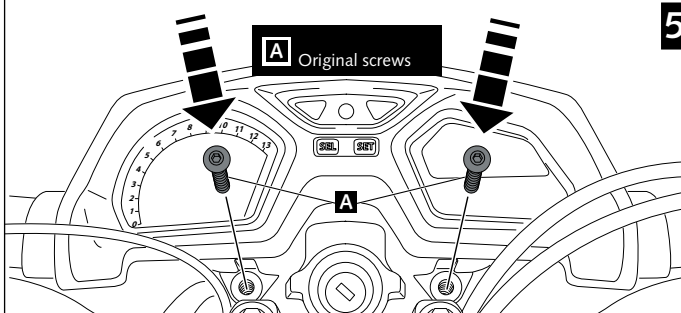

MOUNTING INSTRUCTIONS

WINDSHIELD FOR

HONDA CB650F

3

4

5A

5B

6