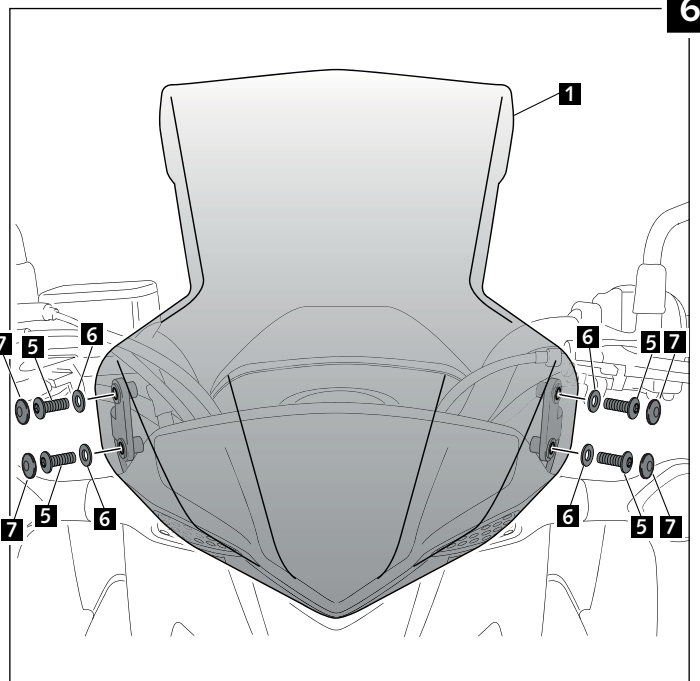

MOUNTING INSTRUCTIONS

WINDSHIELD FOR

HONDA CB650F

3

4

5A

5B

6