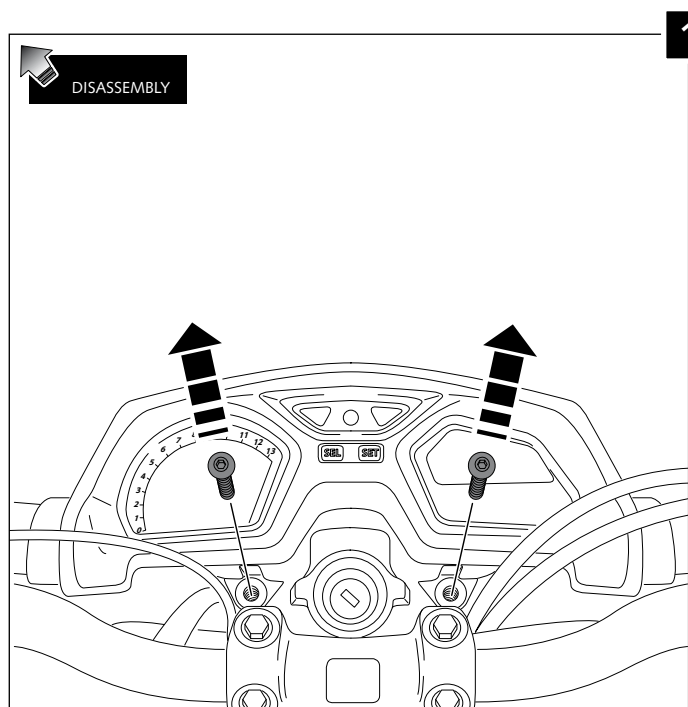

MOUNTING INSTRUCTIONS

SPORT WINDSHIELD FOR
HONDA CB650F 2014 - 2016
CB650F 2017 -

ID	PART	DESCRIPTION	QTY	REF.
1		Sport Windshield	1	9687H/F/N/WM3
2		Right metal support	1	SOPOR-2P-4-9687
3		Left metal support	1	SOPOR-2P-4-9687
4		M5 Silentblock	4	SILENBTM5-046/1
5		M5x16 ISO 7380 Allen screw (black)	4	TORNI-I7380-493
6		M5x0,5 nylon washer	4	ARNV00000000245
7		M5 ISO 7380 screw cap	4	TAPON_____85