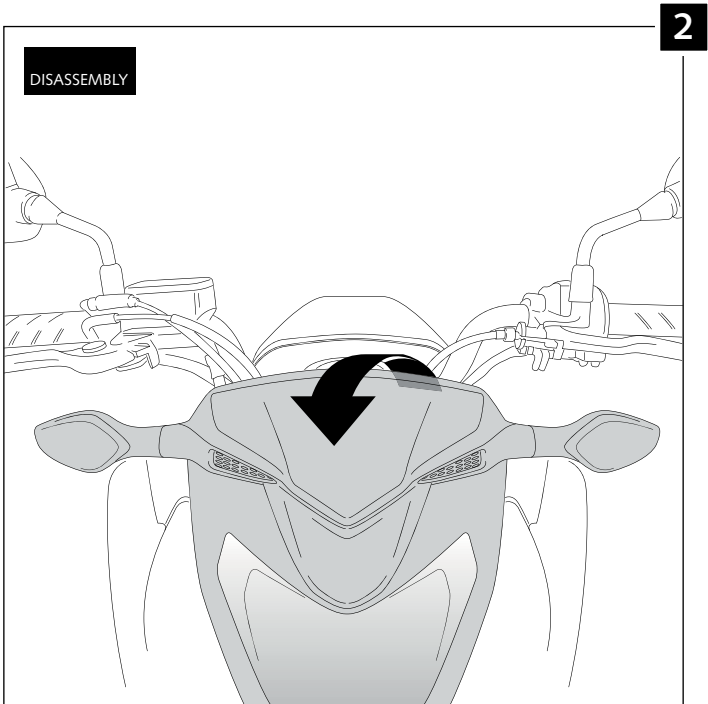

MOUNTING INSTRUCTIONS

**WINDSHIELD FOR
HONDA CB650F**

ID.	PART	DESCRIPTION	QTY.
1		Windshield	1
2		Right metal support	1
3		Left metal support	1
4		M5 Silentblock	4
5		M5x16 ISO 7380 Allen screw (black)	4
6		M5x0,5 nylon washer	4
7		M5 ISO 7380 screw cap	4