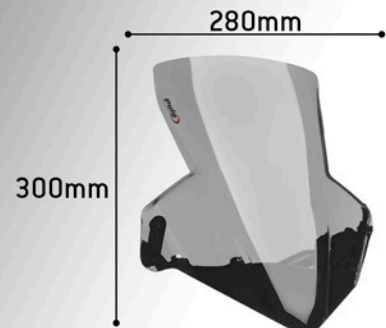

HONDA CB650F - Naked New Generation Sport

Puig
Hi-Tech Parts

9687F

9687H

OEM

Naked New Generation Screen

Puig
Hi-Tech Parts

HONDA CB650F 14-

◀◀ Max. protection 220mm (8^{2/3}") ▶▶▶

7010H

7010F

OEM

If you're looking for quality motorcycle windshields & fairings, visit our website.