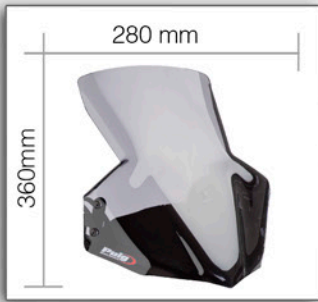

HONDA CB650F - Naked New Generation Sport

Puig
Hi-Tech Parts

9687F

9687H

OEM

Naked New Generation Screen

Puig
Hi-Tech Parts

HONDA CB650F 14-

◀◀ Max. protection 220mm (8^{2/3}") ▶▶▶

7010H

7010F

OEM

If you're looking for quality motorcycle windshields & fairings, visit our website.