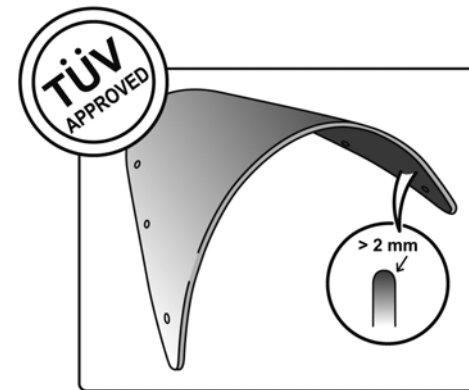

TECHNICAL FEATURES

ROUNDED CONTOUR-PROFILE

Check the ABE HOMOLOGATION document if the product is homologated for your motorcycle

TÜV APPROVED