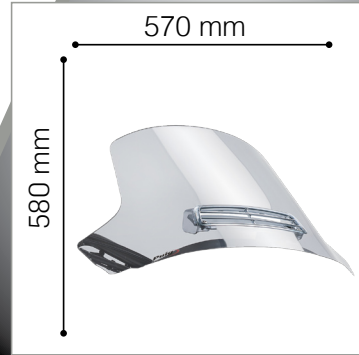

HONDA CTX 1300 '14-

Touring windshield

◀◀ Max. protection +325mm (12^{3/4}") ▶▶

OEM

7005H

Vent included

Learn more about motorcycle windshields and fairings we have.