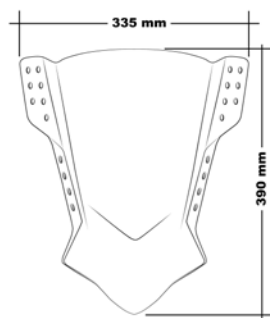

## TECHNICAL FEATURES

2 points of attachment

ROUNDED CONTOUR-PROFILE

Check the ABE HOMOLOGATION document if the product is homologated for your motorcycle

TÜV APPROVED