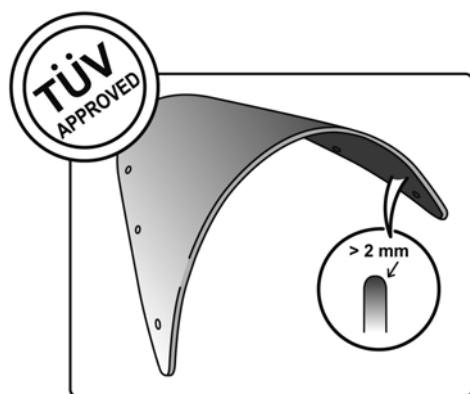

## TECHNICAL FEATURES

2 points of attachment

ROUNDED CONTOUR-PROFILE

Check the ABE HOMOLOGATION document if the product is homologated for your motorcycle

TÜV APPROVED