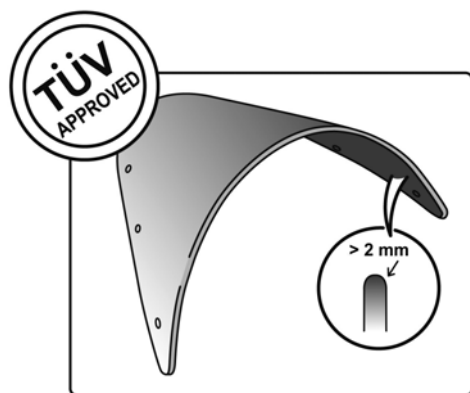

TECHNICAL FEATURES

2 points of attachment

Check the ABE HOMOLOGATION document if the product is homologated for your motorcycle

ROUNDED CONTOUR-PROFILE

TÜV APPROVED