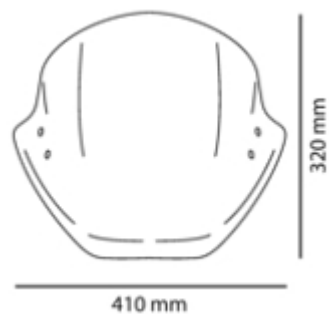

TECHNICAL FEATURES

2 points of attachment

Check the ABE HOMOLOGATION document if the product is homologated for your motorcycle

ROUNDED CONTOUR-PROFILE

TÜV APPROVED