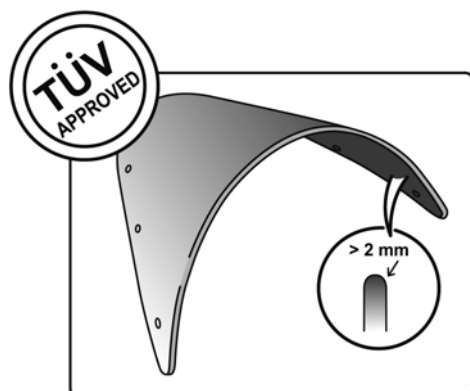

## TECHNICAL FEATURES

2 points of attachment

Check the ABE HOMOLOGATION document if the product is homologated for your motorcycle

ROUNDED CONTOUR-PROFILE

TÜV APPROVED