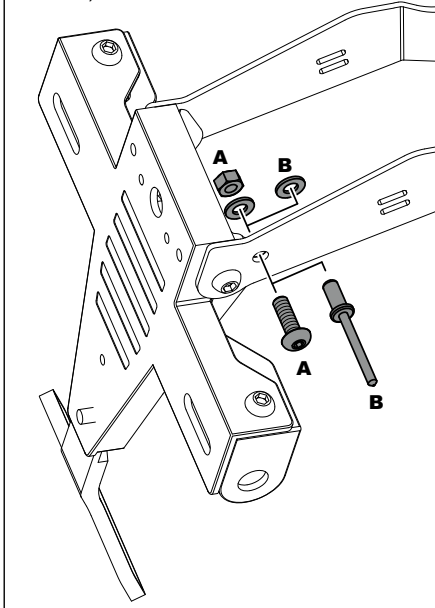

SUPPORT ADAPTABLE TO  
**YAMAHA MT09 13' - 15'**  
**TRACER 15'**

Ref.: 6885N

Fixation license support rotation (2 OPTIO  
NS A-B)

ID.	DESCRIPTION	QTY.
1	License support	1
2	Screw M6x20 DIN1001	4
3	M6 locknut DIN6923	4
4	Internal support TRACER	1
5	Plastic ziptide	4
6	License support light	1
7	Reflector	1
8	Support for reflector	1
9	M6 washer DIN9021	4
10	Wellnut	1
11	Internal support MT09	1

TRACER

MT09

It would be convenient to retighten the license support screws, especially the ones that are fixed to the motorcycle, whenever you maintain the vehicle.

Thanks for your attention.