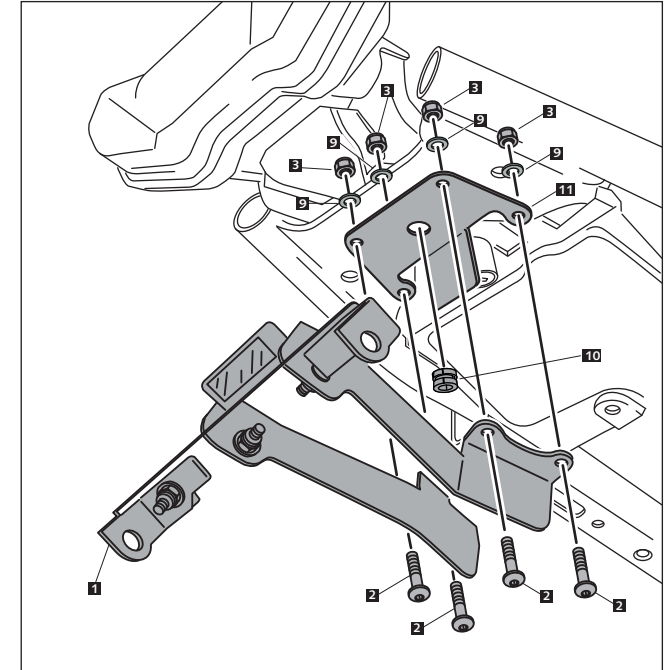

SUPPORT ADAPTABLE TO  
**YAMAHA MT09 13' - 15'**  
**TRACER 15'**

Ref.: 6885N

Fixation license support rotation (2 OPTIO  
NS A-B)

ID.	DESCRIPTION	QTY.
1	License support	1
2	Screw M6x20 DIN1001	4
3	M6 locknut DIN6923	4
4	Internal support TRACER	1
5	Plastic ziptide	4
6	License support light	1
7	Reflector	1
8	Support for reflector	1
9	M6 washer DIN9021	4
10	Wellnut	1
11	Internal support MT09	1

TRACER

MT09

It would be convenient to retighten the license support screws, especially the ones that are fixed to the motorcycle, whenever you maintain the vehicle.

Thanks for your attention.