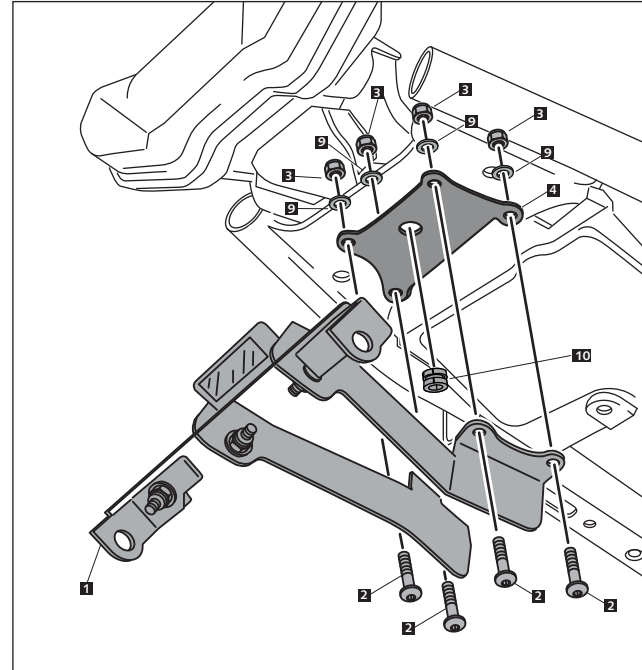

SUPPORT ADAPTABLE TO  
**YAMAHA MT09 13' - 15'**  
**TRACER 15'**

Ref.: 6885N

Fixation license support rotation (2 OPTIO  
NS A-B)

ID.	DESCRIPTION	QTY.
1	License support	1
2	Screw M6x20 DIN1001	4
3	M6 locknut DIN6923	4
4	Internal support TRACER	1
5	Plastic ziptide	4
6	License support light	1
7	Reflector	1
8	Support for reflector	1
9	M6 washer DIN9021	4
10	Wellnut	1
11	Internal support MT09	1

TRACER

MT09

It would be convenient to retighten the license support screws, especially the ones that are fixed to the motorcycle, whenever you maintain the vehicle.

Thanks for your attention.