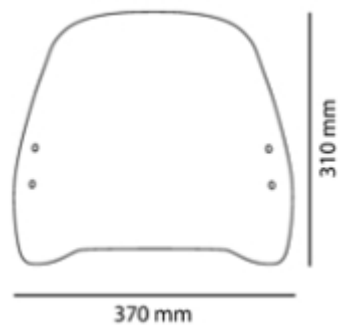

## TECHNICAL FEATURES

Check the ABE HOMOLOGATION document if the product is homologated for your motorcycle

ROUNDED CONTOUR-PROFILE

TÜV APPROVED