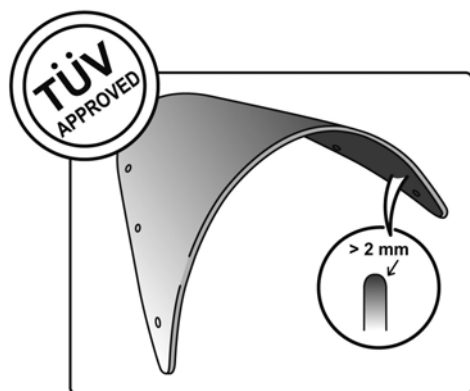

## TECHNICAL FEATURES

Check the ABE HOMOLOGATION document if the product is homologated for your motorcycle

ROUNDED CONTOUR-PROFILE

TÜV APPROVED