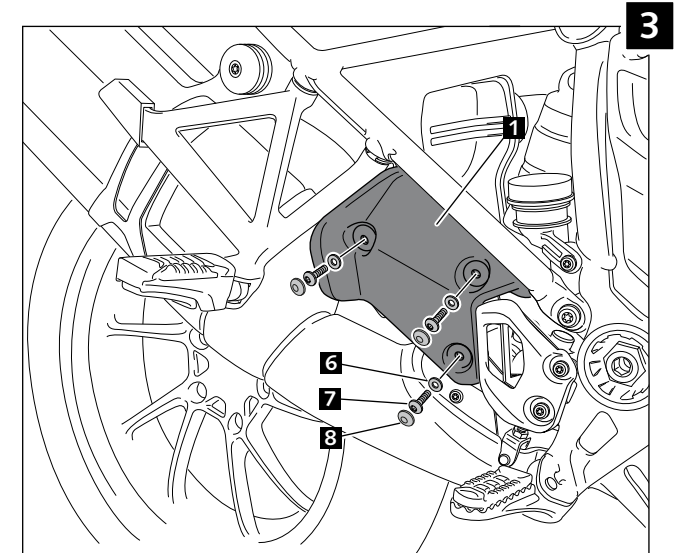

REAR PANEL ADAPTABLE TO

BMW R1200GS/EXC./RALL./ADV. - 1250GS/HP/ADV.

Ref.: 6869

ID.		DESCRIPTION	QTY.
1		Rear panel	1
2		Front metal support	1
3		Rear metal support	1
4		Special metal washer	1
5		Silemblock M5	3
6		M5x0,5 Nylon washer	3
7		M5x16 ISO 7380 Allen screw	3
8		M5 ISO 7380 screw cap	3