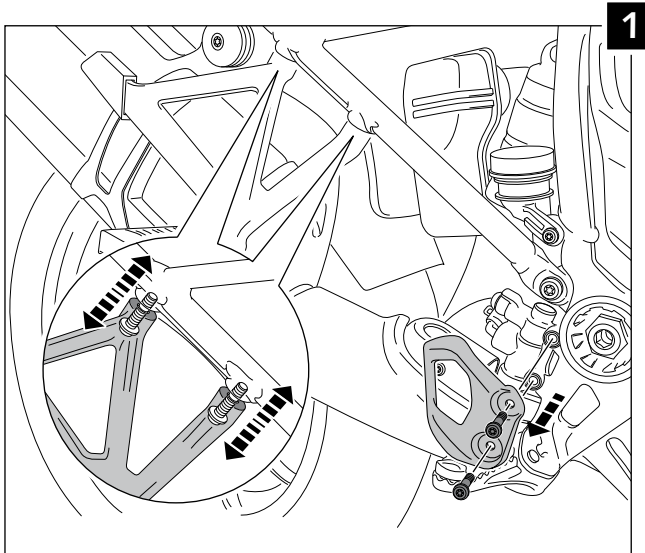

REAR PANEL ADAPTABLE TO

BMW R1200GS/EXC./RALL./ADV. - 1250GS/HP/ADV.

Ref.: 6869

ID.		DESCRIPTION	QTY.
1		Rear panel	1
2		Front metal support	1
3		Rear metal support	1
4		Special metal washer	1
5		Silemblock M5	3
6		M5x0,5 Nylon washer	3
7		M5x16 ISO 7380 Allen screw	3
8		M5 ISO 7380 screw cap	3