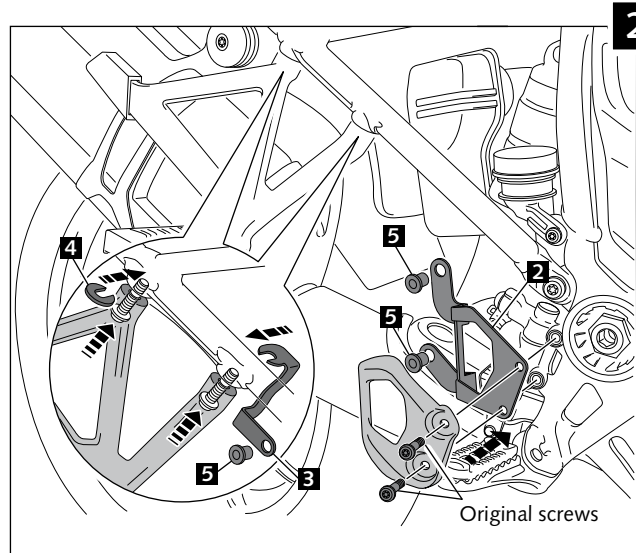

REAR PANEL ADAPTABLE TO

BMW R1200GS/EXC./RALL./ADV. - 1250GS/HP/ADV.

Ref.: 6869

ID.		DESCRIPTION	QTY.
1		Rear panel	1
2		Front metal support	1
3		Rear metal support	1
4		Special metal washer	1
5		Silemblock M5	3
6		M5x0,5 Nylon washer	3
7		M5x16 ISO 7380 Allen screw	3
8		M5 ISO 7380 screw cap	3