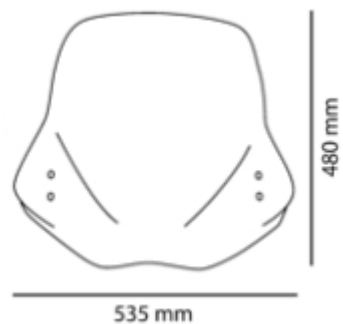

## TECHNICAL FEATURES

2 points of attachment

Check the ABE HOMOLOGATION document if the product is homologated for your motorcycle

ROUNDED CONTOUR-PROFILE

TÜV APPROVED