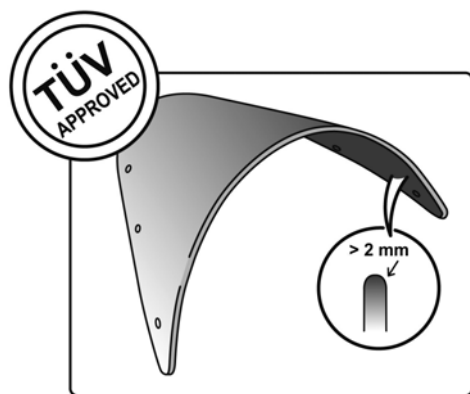

## TECHNICAL FEATURES

2 points of attachment

Check the ABE HOMOLOGATION document if the product is homologated for your motorcycle

ROUNDED CONTOUR-PROFILE

TÜV APPROVED