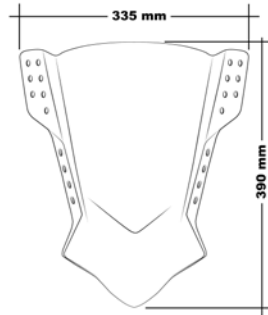

TECHNICAL FEATURES

2 points of attachment

ROUNDED CONTOUR-PROFILE

Check the ABE HOMOLOGATION document if the product is homologated for your motorcycle

TÜV APPROVED