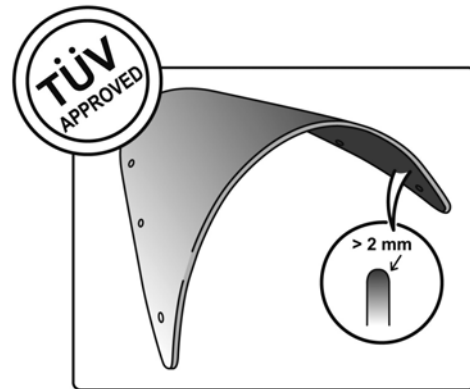

TECHNICAL FEATURES

2 points of attachment

ROUNDED CONTOUR-PROFILE

Check the ABE HOMOLOGATION document if the product is homologated for your motorcycle

TÜV APPROVED