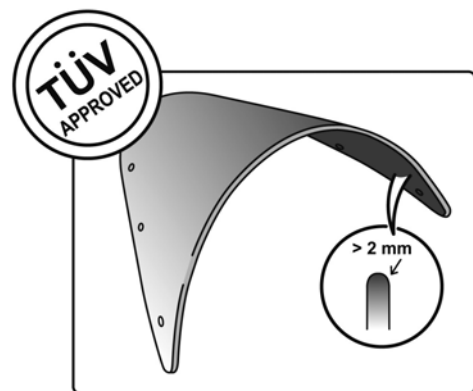

TECHNICAL FEATURES

2 points of attachment

Check the ABE HOMOLOGATION document if the product is homologated for your motorcycle

ROUNDED CONTOUR-PROFILE

TÜV APPROVED