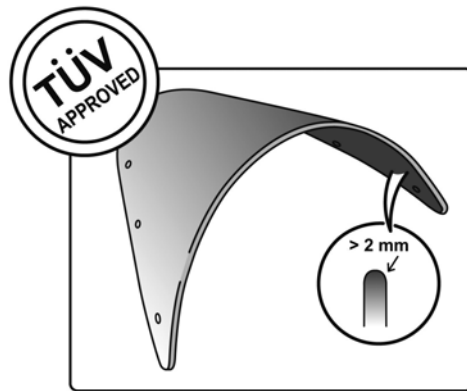

TECHNICAL FEATURES

2 points of attachment

Check the ABE HOMOLOGATION document if the product is homologated for your motorcycle

ROUNDED CONTOUR-PROFILE

TÜV APPROVED