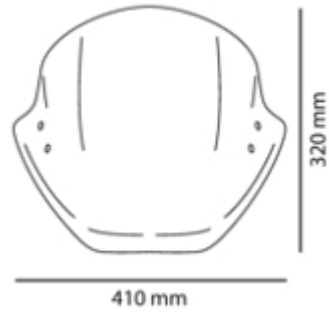

TECHNICAL FEATURES

2 points of attachment

Check the ABE HOMOLOGATION document if the product is homologated for your motorcycle

ROUNDED CONTOUR-PROFILE

TÜV APPROVED