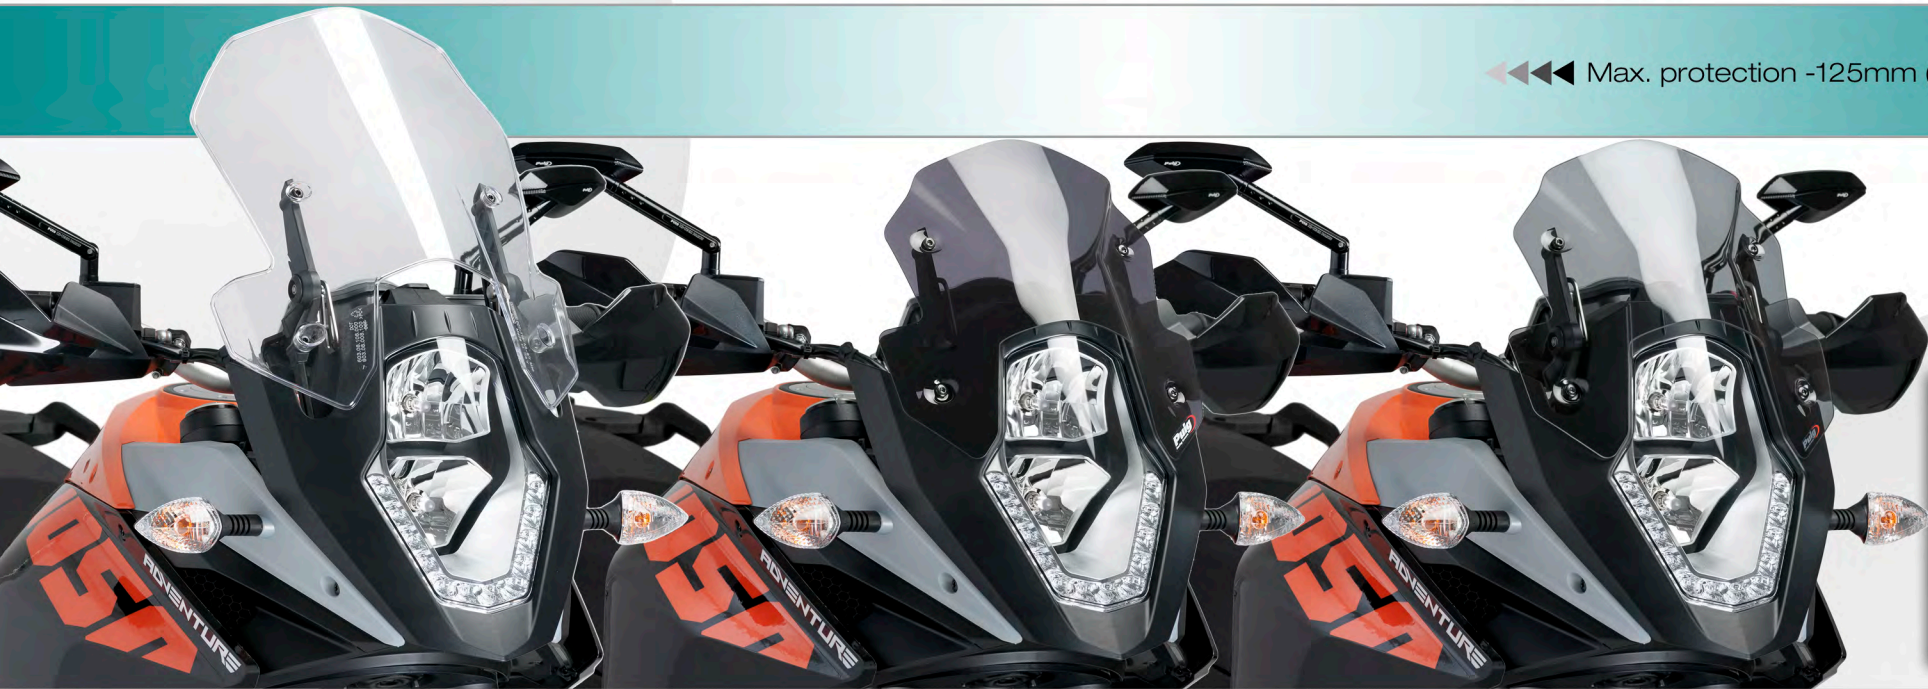

Sport Screen

KTM 1050 ADVENTURE '15-

◀◀◀ Max. protection -125mm (4 7/8 inches) ▶▶▶

OEM

6847F

6847H

SPORT Screen

Puig
Hi-Tech Parts

KTM 1190
ADVENTURE '13-

◀◀◀ Height difference -125mm (-4.9 inches) ▶▶▶

Ref. 6847F

Ref. 6847H

ORIGINAL - OEM

KTM 1290 SUPER ADVENTURE 15-

Since 1964
Puig
Hi-Tech Parts

SPORT screen