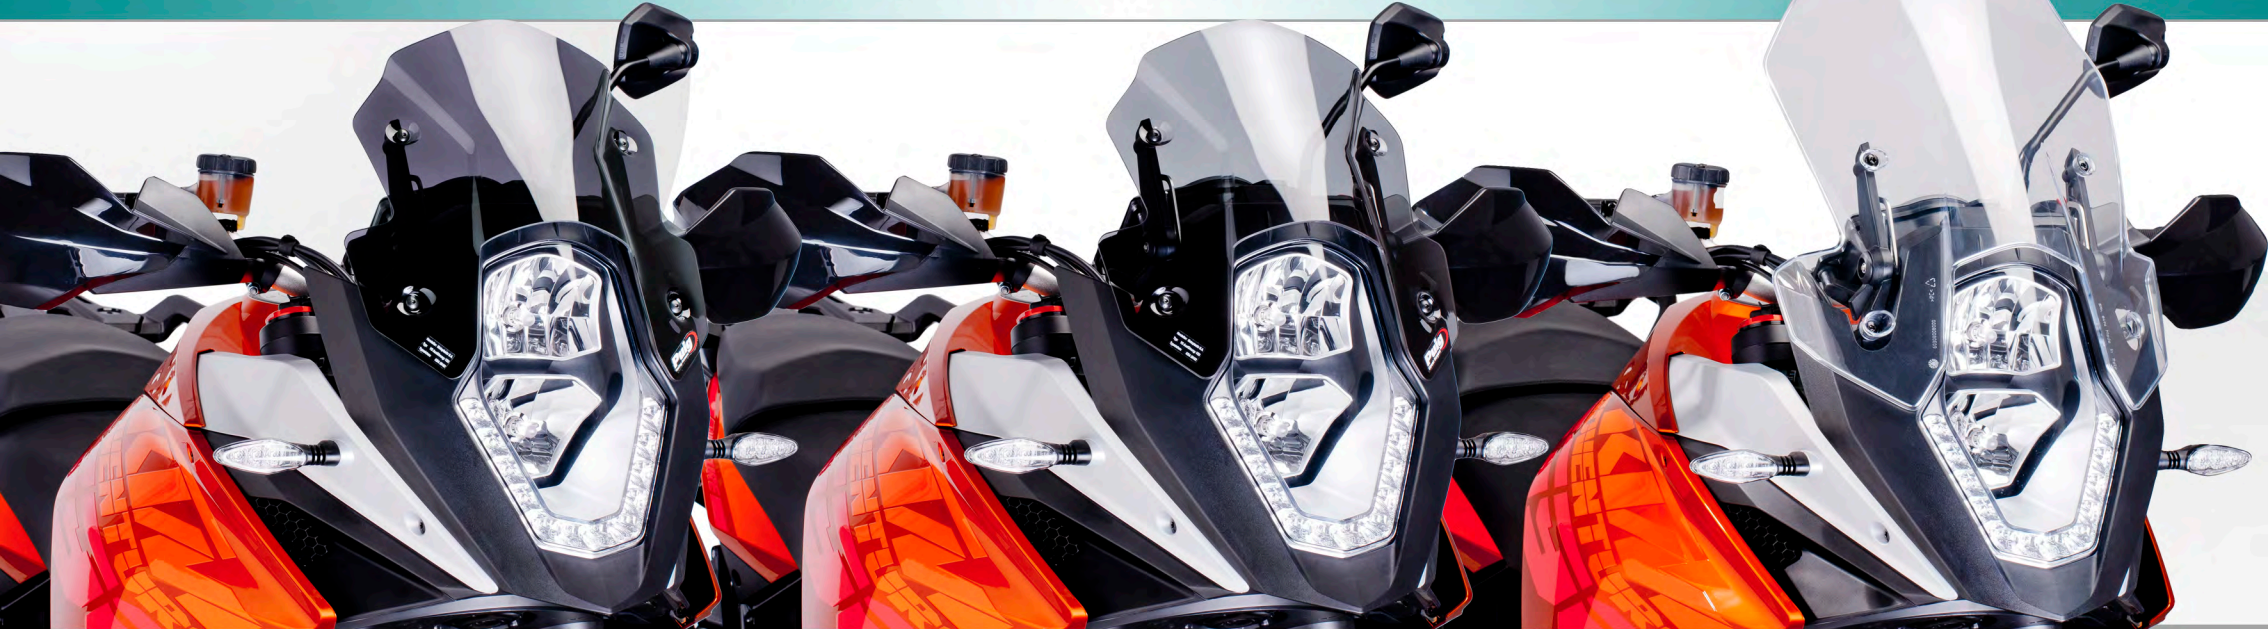

Sport Screen

KTM 1050 ADVENTURE '15-

◀◀◀ Max. protection -125mm (4 7/8 inches) ▶▶▶

OEM

6847F

6847H

SPORT Screen

Puig
Hi-Tech Parts

KTM 1190
ADVENTURE '13-

◀◀◀ Height difference -125mm (-4.9 inches) ▶▶▶

Ref. 6847F

Ref. 6847H

ORIGINAL - OEM

KTM 1290 SUPER ADVENTURE 15-

Since 1964
Puig
Hi-Tech Parts

SPORT screen