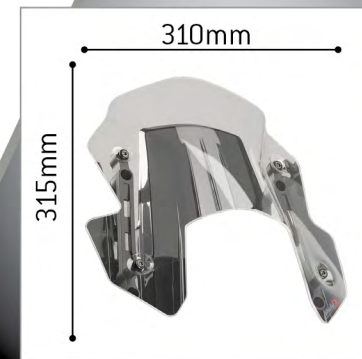

Learn more about motorcycle windshields and fairings we have.