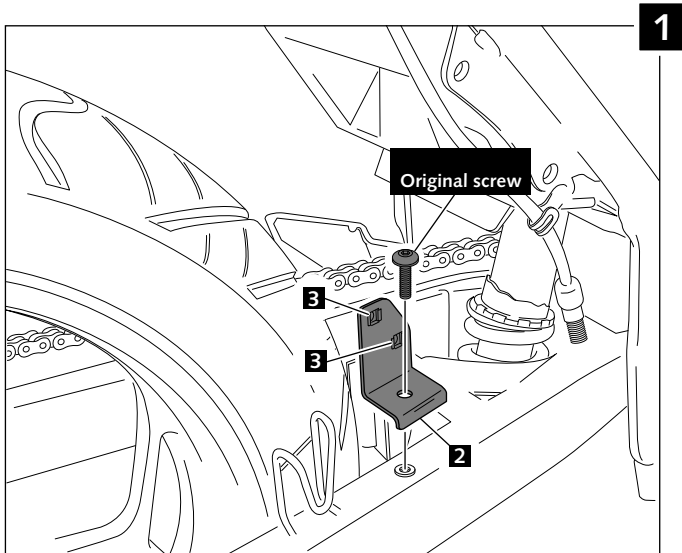

MOUNTING INSTRUCTIONS

REAR MUDGUARD ADAPTABLE TO

**KAWASAKI NINJA 300 / Z300 -17'**

Ref.: 6843 J

(black colour)

Ref.: 6843 C

(carbon look)

ID.	DESCRIPTION	QTY.
1	Mud guard	1
2	Iron fittings	1
3	M6 nut	2
4	M6x15 black allen screw DIN1001	5
5	Well nut	5
6	Metal arrowhead	5