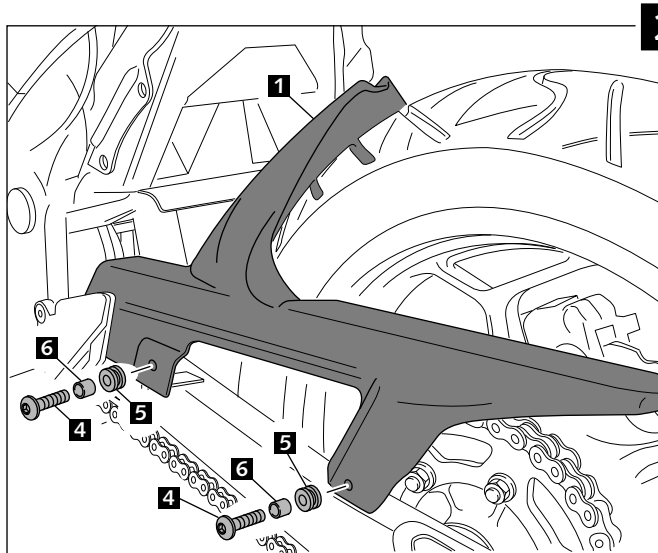

MOUNTING INSTRUCTIONS

REAR MUDGUARD ADAPTABLE TO

**KAWASAKI NINJA 300 / Z300 -17'**

Ref.: 6843 J

(black colour)

Ref.: 6843 C

(carbon look)

ID.	DESCRIPTION	QTY.
1	Mud guard	1
2	Iron fittings	1
3	M6 nut	2
4	M6x15 black allen screw DIN1001	5
5	Well nut	5
6	Metal arrowhead	5