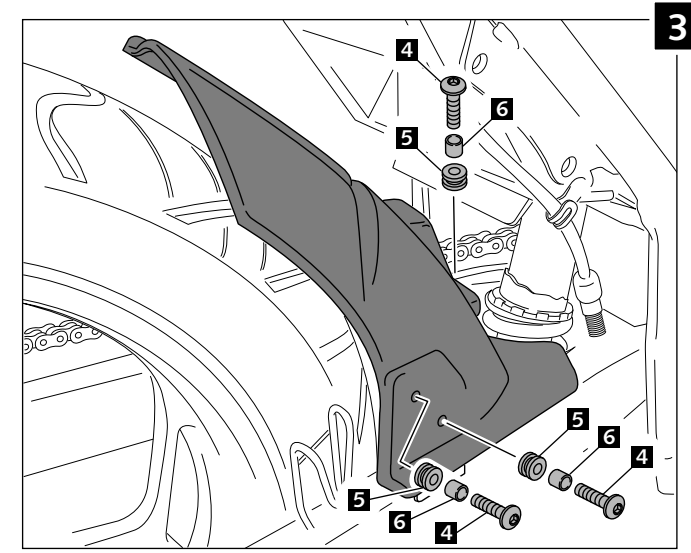

MOUNTING INSTRUCTIONS

REAR MUDGUARD ADAPTABLE TO

**KAWASAKI NINJA 300 / Z300 -17'**

Ref.: 6843 J

(black colour)

Ref.: 6843 C

(carbon look)

ID.	DESCRIPTION	QTY.
1	Mud guard	1
2	Iron fittings	1
3	M6 nut	2
4	M6x15 black allen screw DIN1001	5
5	Well nut	5
6	Metal arrowhead	5