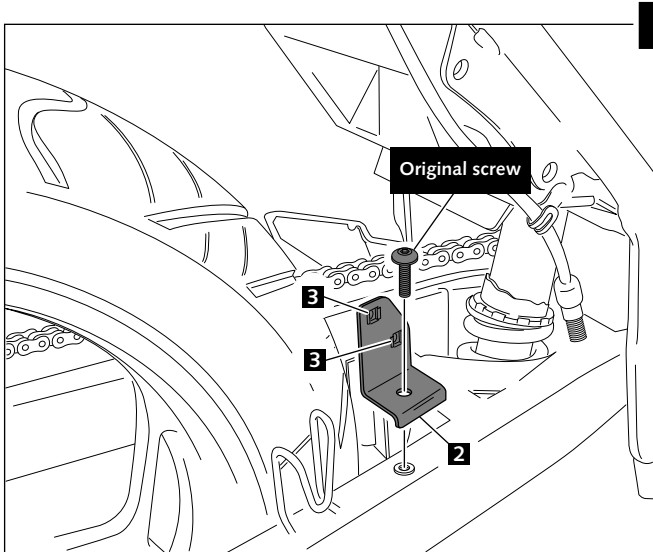

MOUNTING INSTRUCTIONS

REAR MUDGUARD ADAPTABLE TO
KAWASAKI NINJA 300 / ABS

Ref.: 6843 J
 (black colour)

Ref.: 6843 C
 (carbon look)

ID.	DESCRIPTION	QTY.
1	Mud guard	1
2	Iron fittings	1
3	M6 nut	2
4	M6x15 black allen screw DIN1001	5
5	Well nut	5
6	Metal arrowhead	5