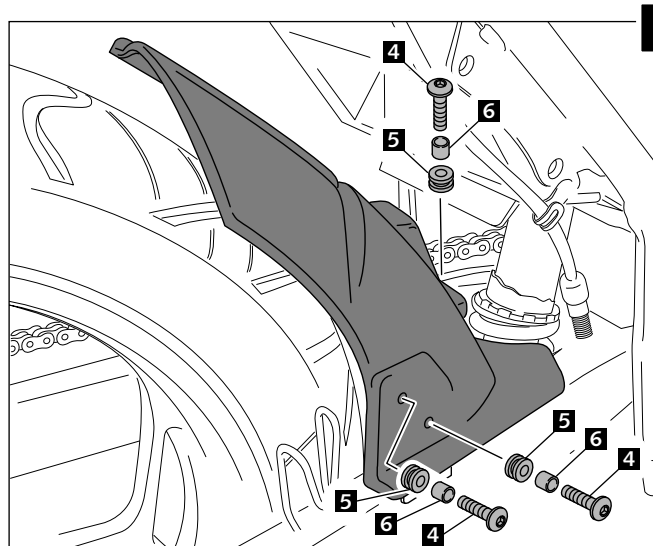

MOUNTING INSTRUCTIONS

REAR MUDGUARD ADAPTABLE TO
KAWASAKI NINJA 300 / ABS

Ref.: 6843 J
 (black colour)

Ref.: 6843 C
 (carbon look)

ID.	DESCRIPTION	QTY.
1	Mud guard	1
2	Iron fittings	1
3	M6 nut	2
4	M6x15 black allen screw DIN1001	5
5	Well nut	5
6	Metal arrowhead	5