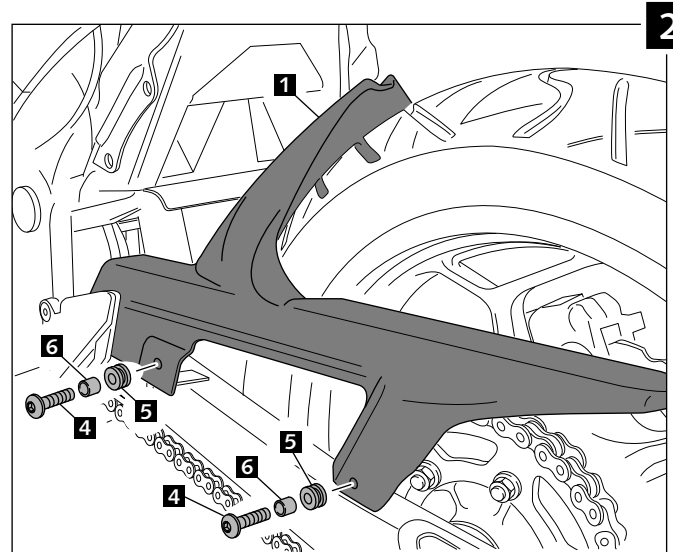

MOUNTING INSTRUCTIONS

REAR MUDGUARD ADAPTABLE TO
KAWASAKI NINJA 300 / ABS

Ref.: 6843 J
 (black colour)

Ref.: 6843 C
 (carbon look)

ID.	DESCRIPTION	QTY.
1	Mud guard	1
2	Iron fittings	1
3	M6 nut	2
4	M6x15 black allen screw DIN1001	5
5	Well nut	5
6	Metal arrowhead	5