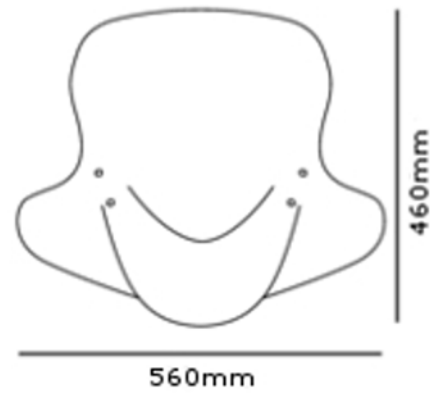

TECHNICAL FEATURES

Check the ABE HOMOLOGATION document if the product is homologated for your motorcycle

ROUNDED CONTOUR-PROFILE

TÜV APPROVED