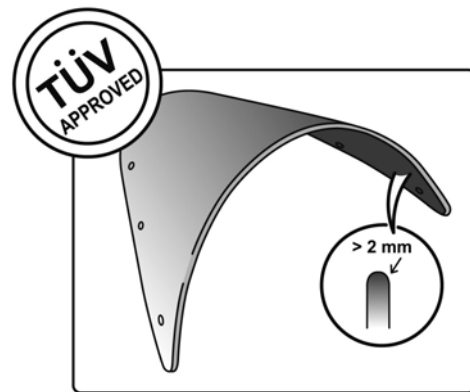

TECHNICAL FEATURES

Check the ABE HOMOLOGATION document if the product is homologated for your motorcycle

ROUNDED CONTOUR-PROFILE

TÜV APPROVED