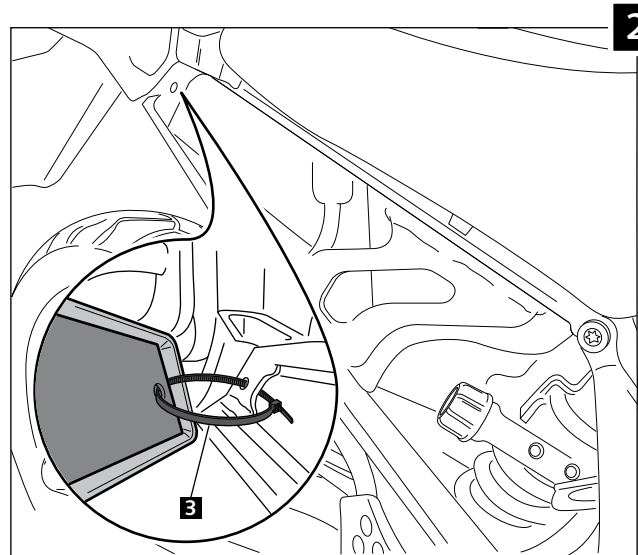

INFILL PANEL ADAPTABLE TO
YAMAHA SUPER TENERÉ XT1200Z 10'-

Ref.: 6804

ID.	DESCRIPTION	QTY.
1	 Infil panel	1
2	 M8x40 dome head Allen screw ISO 7380	2
3	 Small cable tie	1