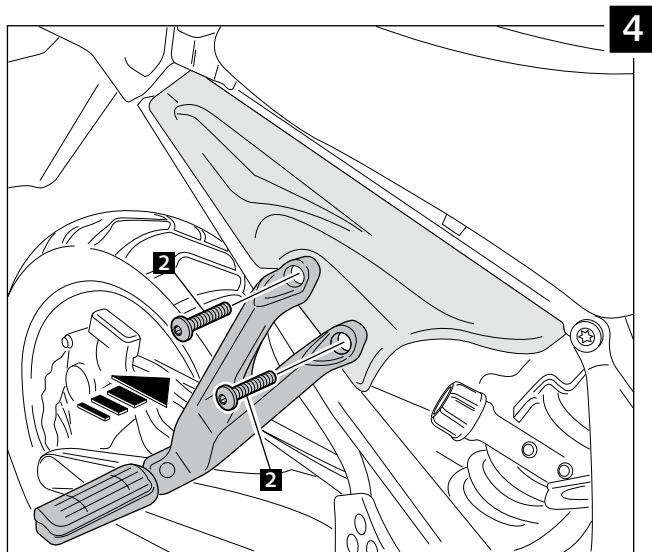

INFILL PANEL ADAPTABLE TO
YAMAHA SUPER TENERÉ XT1200Z 10'-

Ref.: 6804

ID.	DESCRIPTION	QTY.
1	 Infil panel	1
2	 M8x40 dome head Allen screw ISO 7380	2
3	 Small cable tie	1