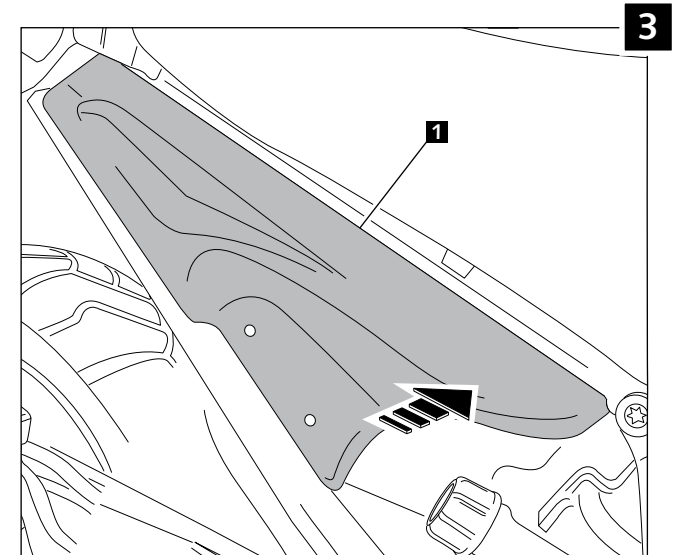

INFILL PANEL ADAPTABLE TO
YAMAHA SUPER TENERÉ XT1200Z 10'-

Ref.: 6804

ID.	DESCRIPTION	QTY.
1	 Infil panel	1
2	 M8x40 dome head Allen screw ISO 7380	2
3	 Small cable tie	1