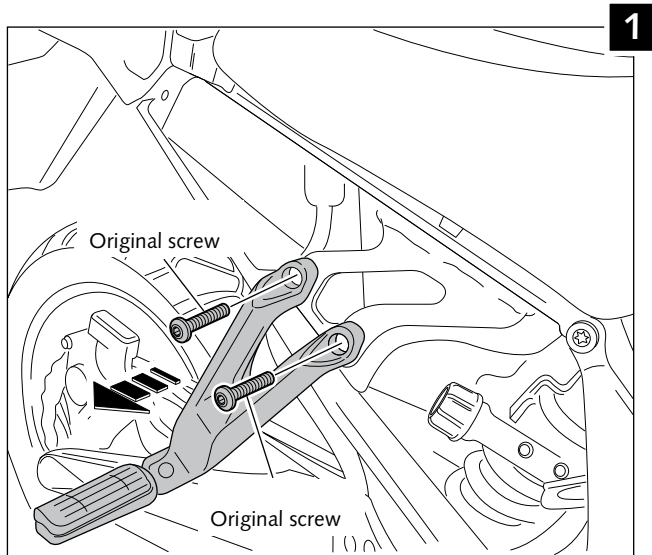

INFILL PANEL ADAPTABLE TO
YAMAHA SUPER TENERÉ XT1200Z 10'-

Ref.: 6804

ID.	DESCRIPTION	QTY.
1	 Infil panel	1
2	 M8x40 dome head Allen screw ISO 7380	2
3	 Small cable tie	1