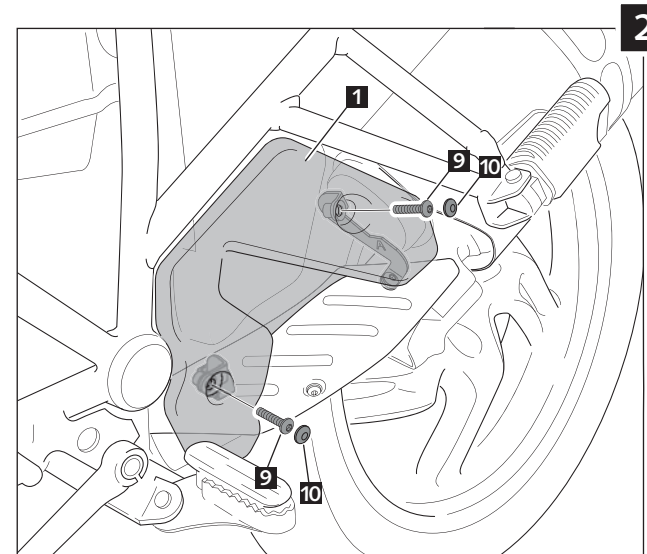

1
A
2004 - 2009

2