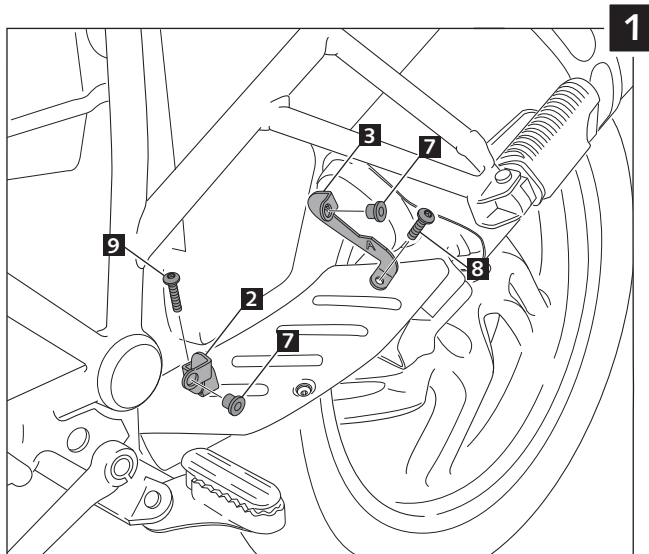

## MOUNTING INSTRUCTIONS

REAR PANEL ADAPTABLE TO

BMW R1200GS '04-'12 / Adventure '06-'13

Ref.: 6802

ID.	DESCRIPTION	QTY.
1	 Rear panel	1
2	 Front metal support	'04-'09 A 1
3	 Rear metal support	'04-'09 A 1
4	 Front metal support	'10-'12 B 1
5	 Rear metal support	'10-'12 B 1
6	 Arrowhead Ø inner 6,5 x Ø outer 9 x 6,6	'10-'12 1
7	 M5 Silemblock	2
8	 M5x11 ISO 7380 Allen screw	1
9	 M5x16 ISO 7380 Allen screw	3
10	 M5 ISO 7380 screw cap	2