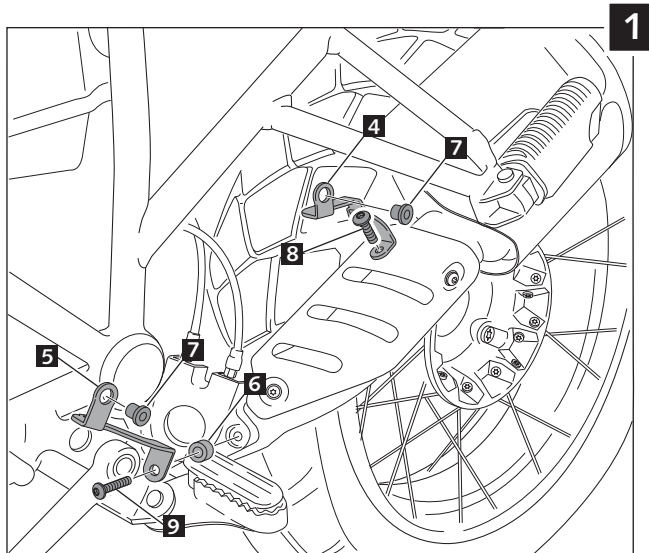

MOUNTING INSTRUCTIONS

REAR PANEL ADAPTABLE TO

BMW R1200GS '04-'12 / Adventure '06-'13

Ref.: 6802

ID.	DESCRIPTION	QTY.
1	Rear panel	1
2	Front metal support	'04-'09 A 1
3	Rear metal support	'04-'09 A 1
4	Front metal support	'10-'12 B 1
5	Rear metal support	'10-'12 B 1
6	Arrowhead Ø inner 6,5 x Ø outer 9 x 6,6	'10-'12 1
7	M5 Silemblock	2
8	M5x11 ISO 7380 Allen screw	1
9	M5x16 ISO 7380 Allen screw	3
10	M5 ISO 7380 screw cap	2

1
A
2004 - 2009

2

1
B
2010 - 2012

2