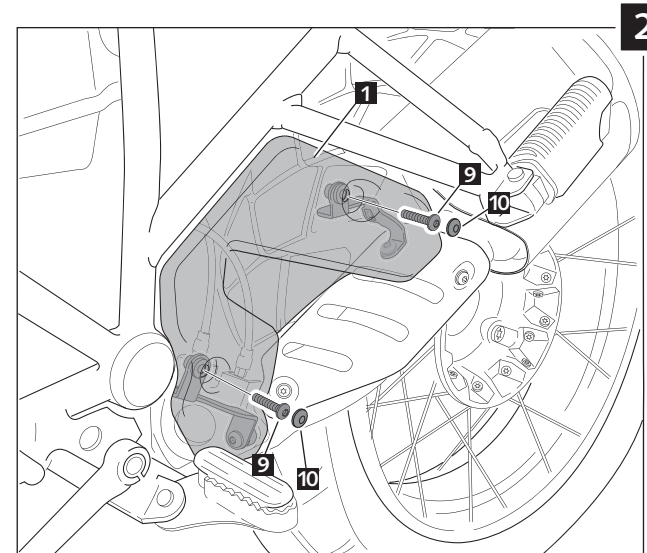

1
B
2010 - 2012