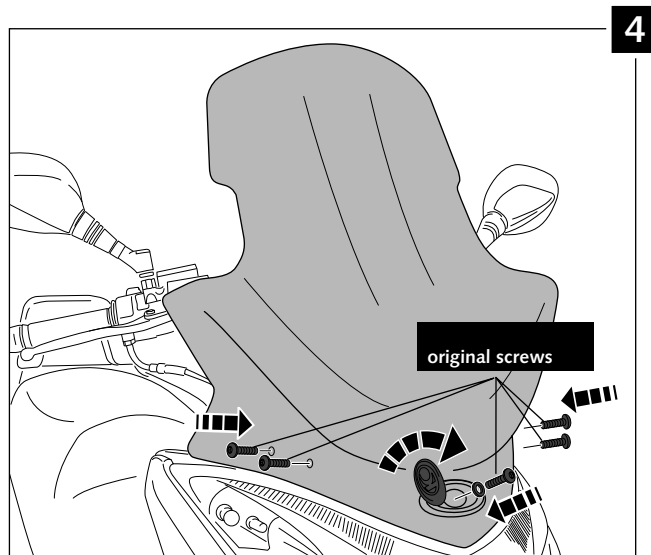

MOUNTING INSTRUCTIONS

WINDSCREEN ADAPTABLE TO
KYMCO G-DINK 50-125i-300i/ YAGER GT

Ref.: 6728

ID.	DESCRIPTION	QTY.
1	 Windscreen	1