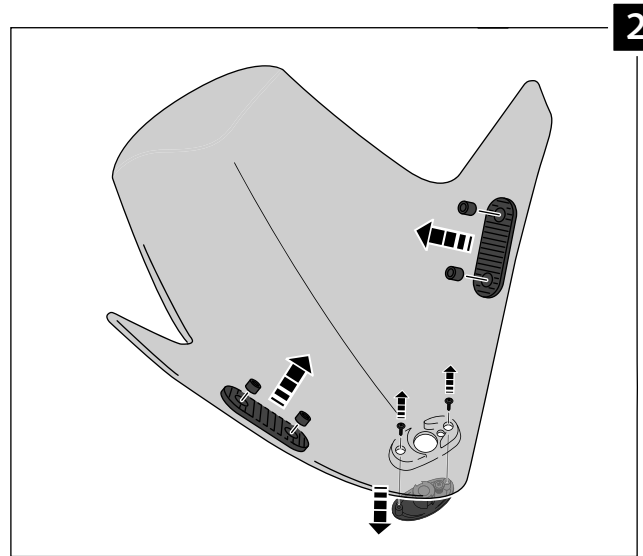

MOUNTING INSTRUCTIONS

WINDSCREEN ADAPTABLE TO
KYMCO G-DINK 50-125i-300i/ YAGER GT

Ref.: 6728

ID.	DESCRIPTION	QTY.
1	 Windscreen	1