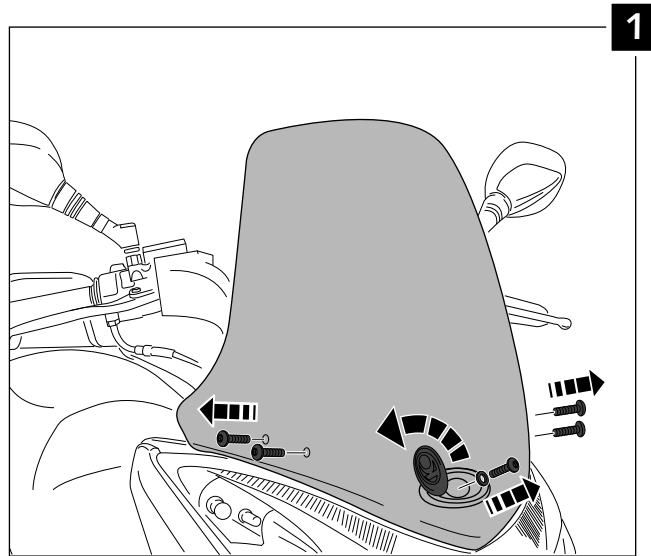

MOUNTING INSTRUCTIONS

WINDSCREEN ADAPTABLE TO
KYMCO G-DINK 50-125i-300i/ YAGER GT

Ref.: 6728

ID.	DESCRIPTION	QTY.
1	 Windscreen	1