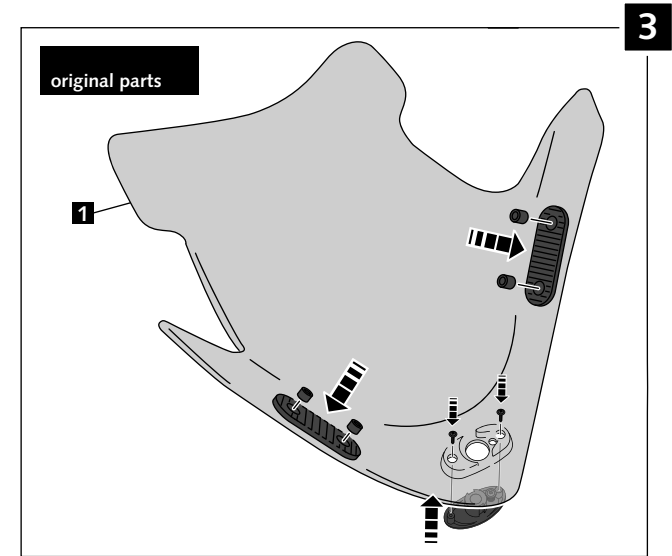

MOUNTING INSTRUCTIONS

WINDSCREEN ADAPTABLE TO
KYMCO G-DINK 50-125i-300i/ YAGER GT

Ref.: 6728

ID.	DESCRIPTION	QTY.
1	 Windscreen	1