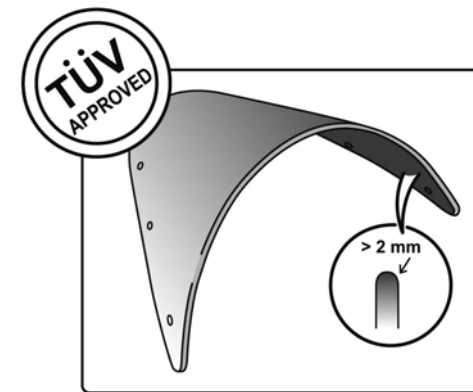

TECHNICAL FEATURES

ROUNDED CONTOUR-PROFILE

Check the ABE HOMOLOGATION document if the product is homologated for your motorcycle

TÜV APPROVED