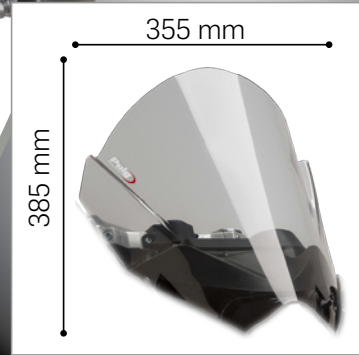

HYOSUNG GT650Ri 13-

Since 1964
Puig
Hi-Tech Parts

Z-Racing Screen

◀◀ Max. protection +55mm (2³/₁₆") ▶▶

6716H

6716W

OEM

If you're looking for quality motorcycle windshields & fairings, visit our website.