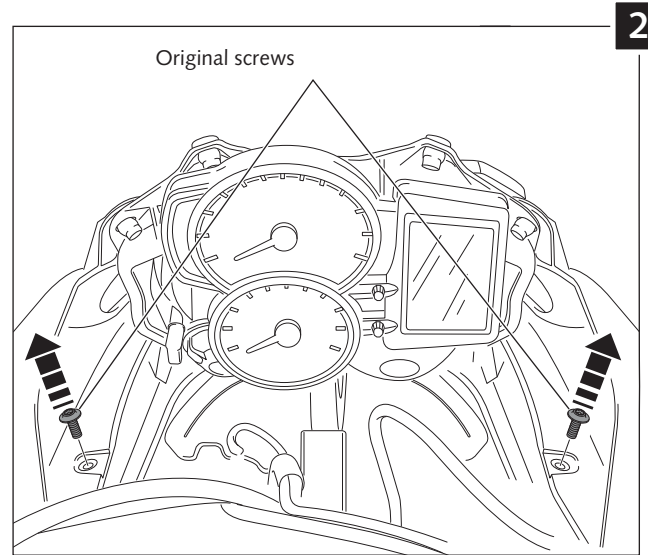

SCREEN ADAPTABLE A BMW F700GS 12'-14'

Ref.: 6365

ID.		DESCRIPTION	QTY.
1		Windshield	1
2		Special screw M5x13 + interior thread M5x8	2
3		Ø outer 15 x Ø inner 5x4 rubber washer	2
4		Ø outer 18 x Ø inner 6,5x1,5 metal washer	2
5		M5x16 ISO 7380 Allen screw	4
6		M5x12 ISO 7380 Allen screw	2
7		M5x0,5 Nylon washer	4
8		M5 ISO 7380 Screw cap	6

Easy

Intermediate

Difficult

Note:

If the visor is supplied along with the windscreen, the windscreen will come factory-drilled so no drilling is necessary.

ID.	PART	DESCRIPTION	QTY.
1		Visor	1
2		Template	1
3		Multi-adjustable mechanism	2
4		Cap	4
5		Plastic thread fastener M6x12	8