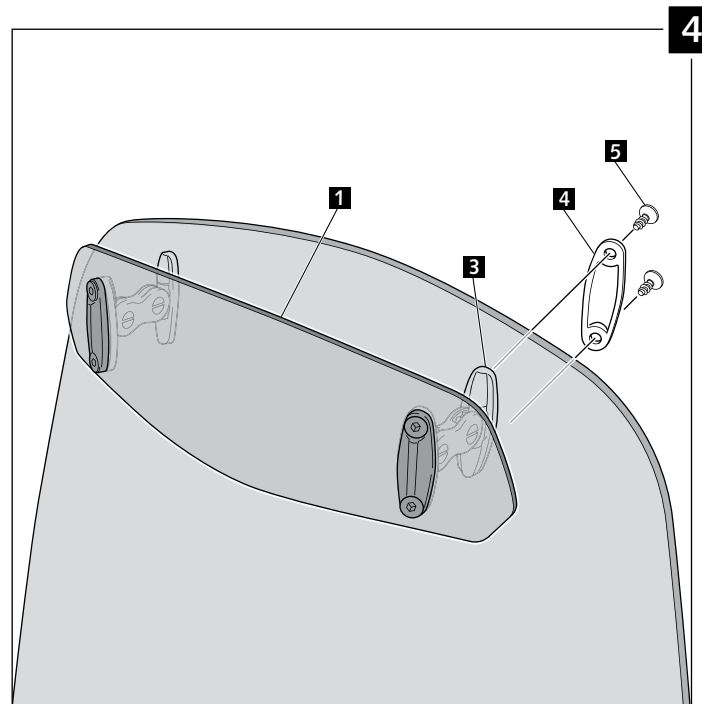

SCREEN ADAPTABLE A BMW F700GS 12'-14'

Ref.: 6365

ID.		DESCRIPTION	QTY.
1		Windshield	1
2		Special screw M5x13 + interior thread M5x8	2
3		Ø outer 15 x Ø inner 5x4 rubber washer	2
4		Ø outer 18 x Ø inner 6,5x1,5 metal washer	2
5		M5x16 ISO 7380 Allen screw	4
6		M5x12 ISO 7380 Allen screw	2
7		M5x0,5 Nylon washer	4
8		M5 ISO 7380 Screw cap	6

MULTI-ADJUSTABLE VISOR

MOUNTING INSTRUCTIONS

TYPE A

MULTI-ADJUSTABLE VISOR

MOUNTING INSTRUCTIONS

TYPE B

MULTI-ADJUSTABLE VISOR

TYPE C