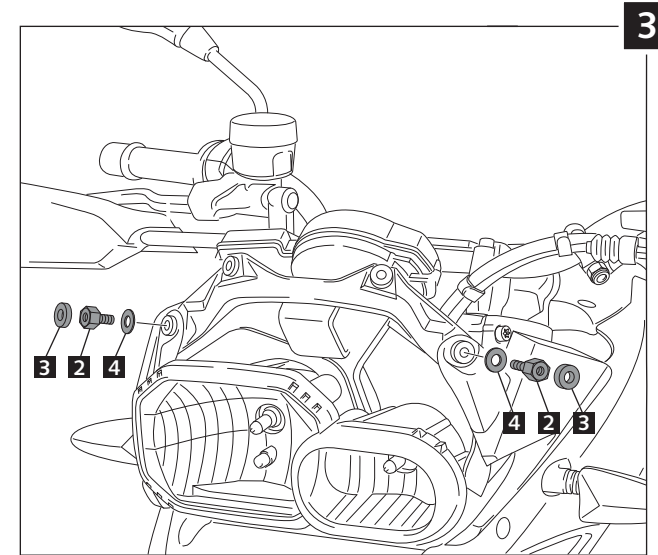

SCREEN ADAPTABLE A BMW F700GS 12'-14'

Ref.: 6365

ID.		DESCRIPTION	QTY.
1		Windshield	1
2		Special screw M5x13 + interior thread M5x8	2
3		Ø outer 15 x Ø inner 5x4 rubber washer	2
4		Ø outer 18 x Ø inner 6,5x1,5 metal washer	2
5		M5x16 ISO 7380 Allen screw	4
6		M5x12 ISO 7380 Allen screw	2
7		M5x0,5 Nylon washer	4
8		M5 ISO 7380 Screw cap	6

MULTI-ADJUSTABLE VISOR

Ref.: 6007

Ref.: 5852

Ref.: 5853

Smoke

Clear

1 person

15 min

Easy

Intermediate

Difficult

Note:

If the visor is supplied along with the windscreen, the windscreen will come factory-drilled so no drilling is necessary.

ID.	PART	DESCRIPTION	QTY.
1		Visor	1
2		Template	1
3		Multi-adjustable mechanism	2
4		Cap	4
5		Plastic thread fastener M6x12	8