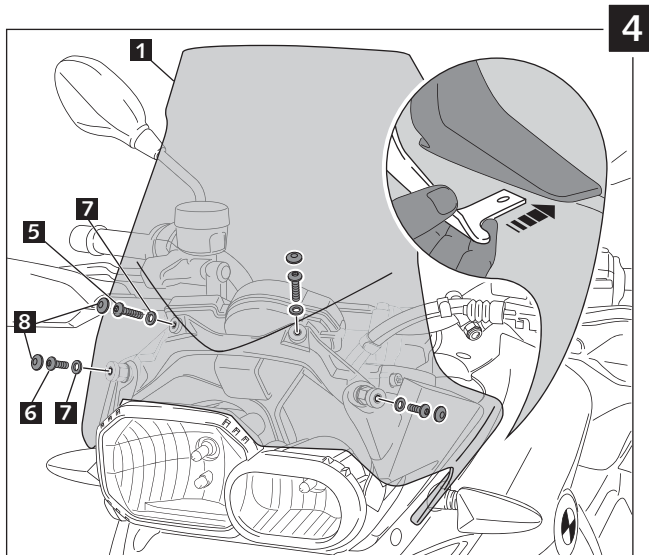

SCREEN ADAPTABLE A BMW F700GS 12'-14'

Ref.: 6365

ID.		DESCRIPTION	QTY.
1		Windshield	1
2		Special screw M5x13 + interior thread M5x8	2
3		Ø outer 15 x Ø inner 5x4 rubber washer	2
4		Ø outer 18 x Ø inner 6,5x1,5 metal washer	2
5		M5x16 ISO 7380 Allen screw	4
6		M5x12 ISO 7380 Allen screw	2
7		M5x0,5 Nylon washer	4
8		M5 ISO 7380 Screw cap	6

MULTI-ADJUSTABLE VISOR

Ref.: 6007

Ref.: 5852

Ref.: 5853

Smoke

Clear

1 person

15 min

Easy

Intermediate

Difficult

Note:

If the visor is supplied along with the windscreen, the windscreen will come factory-drilled so no drilling is necessary.

ID.	PART	DESCRIPTION	QTY.
1		Visor	1
2		Template	1
3		Multi-adjustable mechanism	2
4		Cap	4
5		Plastic thread fastener M6x12	8