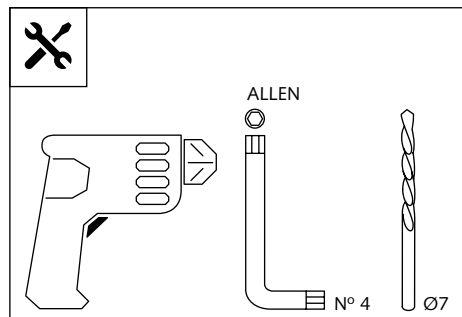

1 person

15 min

Easy

Intermediate

Difficult

Note:

If the visor is supplied along with the windscreen, the windscreen will come factory-drilled so no drilling is necessary.

ID.	PART	DESCRIPTION	QTY.
1		Visor	1
2		Template	1
3		Multi-adjustable mechanism	2
4		Cap	4
5		Plastic thread fastener M6x12	8