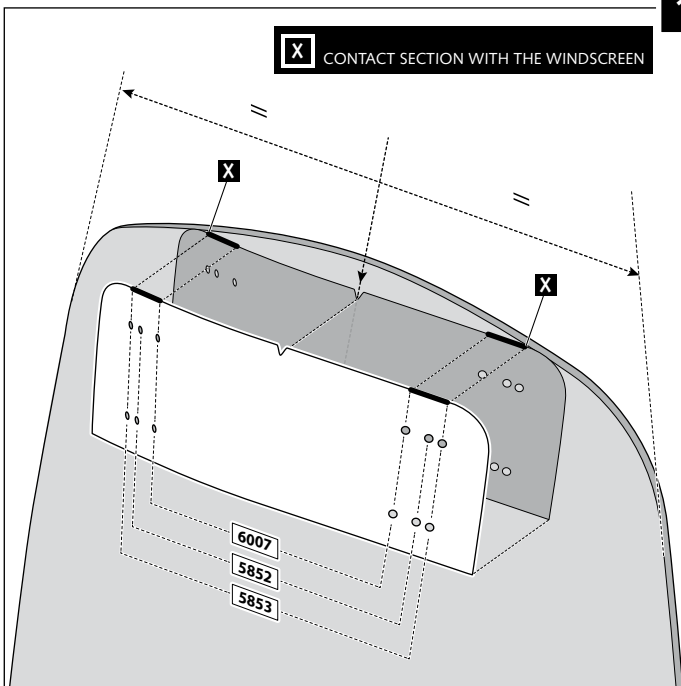

SCREEN ADAPTABLE A BMW F700GS 12'-14'

Ref.: 6365

ID.		DESCRIPTION	QTY.
1		Windshield	1
2		Special screw M5x13 + interior thread M5x8	2
3		Ø outer 15 x Ø inner 5x4 rubber washer	2
4		Ø outer 18 x Ø inner 6,5x1,5 metal washer	2
5		M5x16 ISO 7380 Allen screw	4
6		M5x12 ISO 7380 Allen screw	2
7		M5x0,5 Nylon washer	4
8		M5 ISO 7380 Screw cap	6

MULTI-ADJUSTABLE VISOR

MOUNTING INSTRUCTIONS

TYPE A

MULTI-ADJUSTABLE VISOR

MOUNTING INSTRUCTIONS

TYPE B

MULTI-ADJUSTABLE VISOR

TYPE C