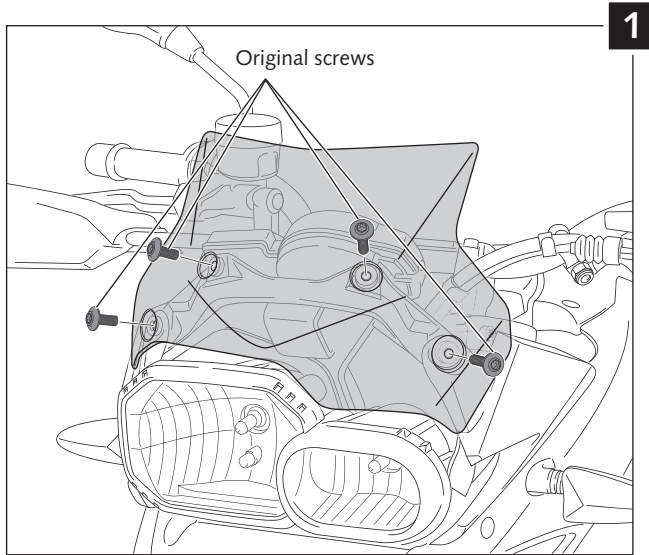

SCREEN ADAPTABLE A BMW F700GS 12'-14'

Ref.: 6365

ID.		DESCRIPTION	QTY.
1		Windshield	1
2		Special screw M5x13 + interior thread M5x8	2
3		Ø outer 15 x Ø inner 5x4 rubber washer	2
4		Ø outer 18 x Ø inner 6,5x1,5 metal washer	2
5		M5x16 ISO 7380 Allen screw	4
6		M5x12 ISO 7380 Allen screw	2
7		M5x0,5 Nylon washer	4
8		M5 ISO 7380 Screw cap	6

Easy

Intermediate

Difficult

Note:

If the visor is supplied along with the windscreen, the windscreen will come factory-drilled so no drilling is necessary.

ID.	PART	DESCRIPTION	QTY.
1		Visor	1
2		Template	1
3		Multi-adjustable mechanism	2
4		Cap	4
5		Plastic thread fastener M6x12	8