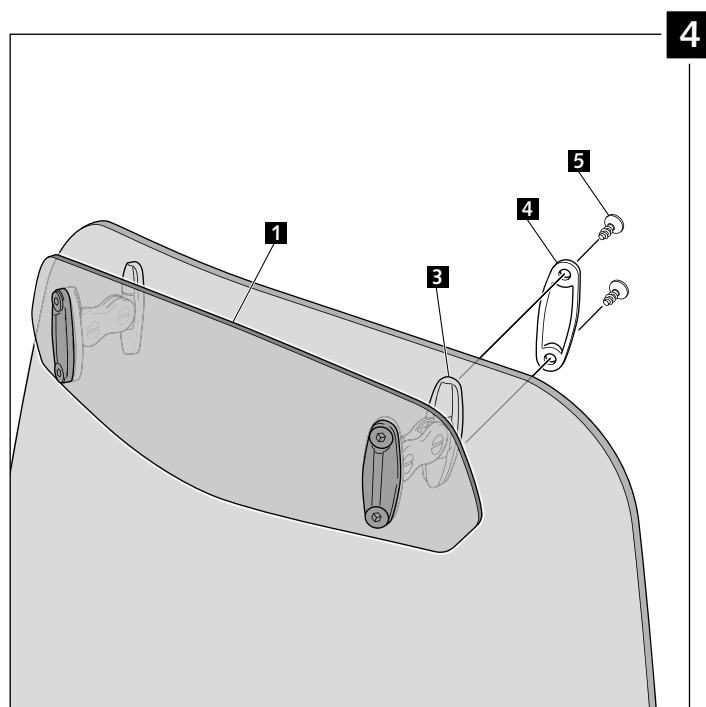

MULTI-ADJUSTABLE VISOR

MOUNTING INSTRUCTIONS

TYPE A