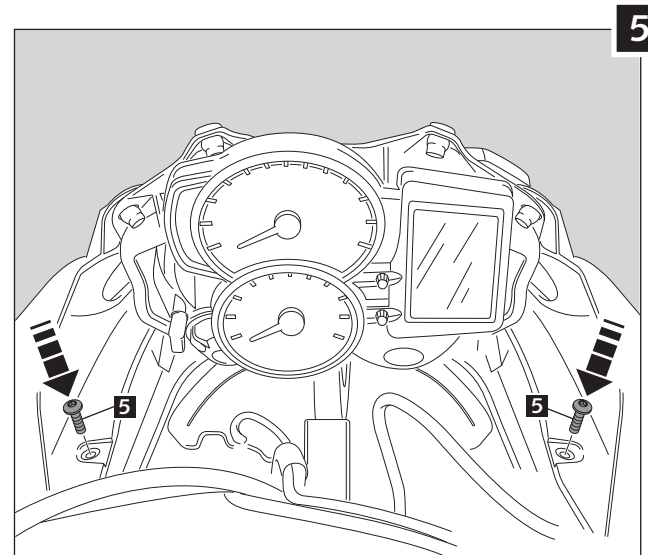

SCREEN ADAPTABLE A BMW F700GS 12'-14'

Ref.: 6365

ID.		DESCRIPTION	QTY.
1		Windshield	1
2		Special screw M5x13 + interior thread M5x8	2
3		Ø outer 15 x Ø inner 5x4 rubber washer	2
4		Ø outer 18 x Ø inner 6,5x1,5 metal washer	2
5		M5x16 ISO 7380 Allen screw	4
6		M5x12 ISO 7380 Allen screw	2
7		M5x0,5 Nylon washer	4
8		M5 ISO 7380 Screw cap	6

MULTI-ADJUSTABLE VISOR

Ref.: 6007

Ref.: 5852

Ref.: 5853

Smoke

Clear

1 person

15 min

Easy

Intermediate

Difficult

Note:

If the visor is supplied along with the windscreen, the windscreen will come factory-drilled so no drilling is necessary.

ID.	PART	DESCRIPTION	QTY.
1		Visor	1
2		Template	1
3		Multi-adjustable mechanism	2
4		Cap	4
5		Plastic thread fastener M6x12	8