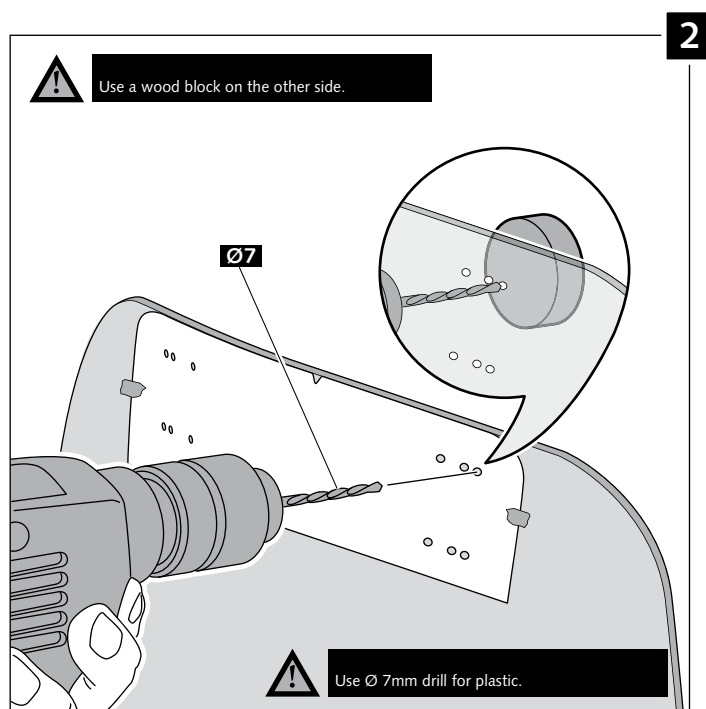

MULTI-ADJUSTABLE VISOR

MOUNTING INSTRUCTIONS

TYPE A