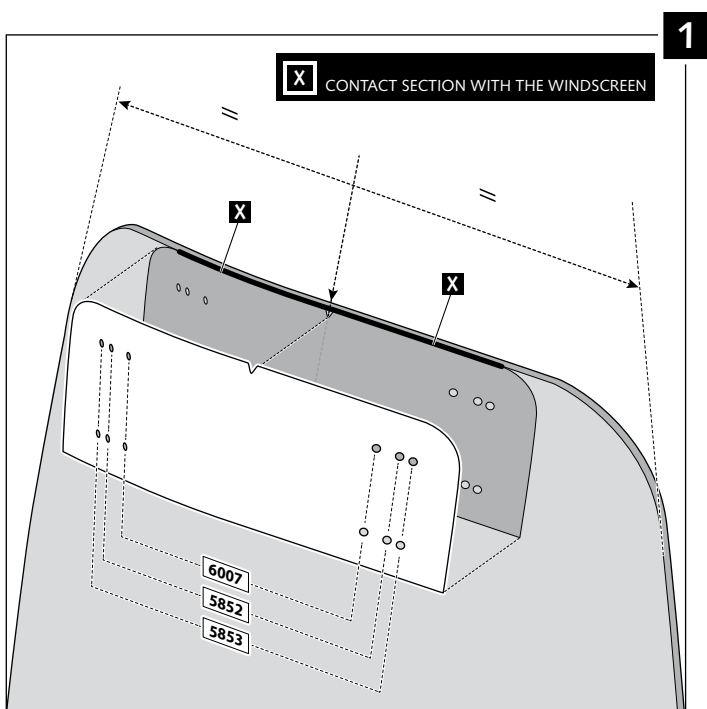

Easy

Intermediate

Difficult

Note:

If the visor is supplied along with the windscreen, the windscreen will come factory-drilled so no drilling is necessary.

ID.	PART	DESCRIPTION	QTY.
1		Visor	1
2		Template	1
3		Multi-adjustable mechanism	2
4		Cap	4
5		Plastic thread fastener M6x12	8

MULTI-ADJUSTABLE VISOR

MOUNTING INSTRUCTIONS

TYPE A

MULTI-ADJUSTABLE VISOR

MOUNTING INSTRUCTIONS

TYPE B

MULTI-ADJUSTABLE VISOR

TYPE C