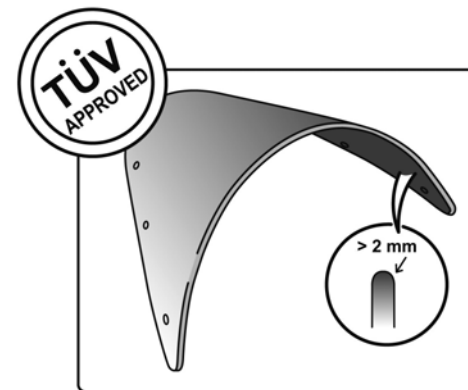

TECHNICAL FEATURES

Check the ABE HOMOLOGATION document if the product is homologated for your motorcycle

ROUNDED CONTOUR-PROFILE

TÜV APPROVED