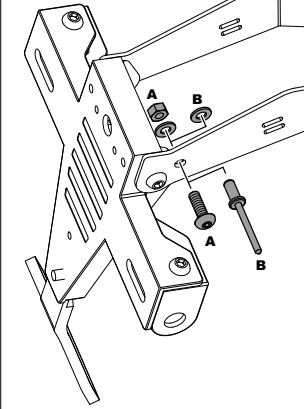

MOUNTING INSTRUCTIONS

LICENSE SUPPORT ADAPTABLE TO

STREET TRIPLE /R '13-

DAYTONA 675/R

Ref.: 6551N

Fixation license support rotation (2 OPTIONS A-B)

ID.	DESCRIPTION	QTY.
1	Black M6X25 fasteners DIN1001	4
2	M6 washers DIN9021	4
3	White M6 nuts DIN6923	4
4	M12 washer DIN433	4
5	Wellnut	1
6	Licence support	1
7	Plastic ziptides	4
8	License support light	1
9	Reflector	1
10	Support for reflector	1