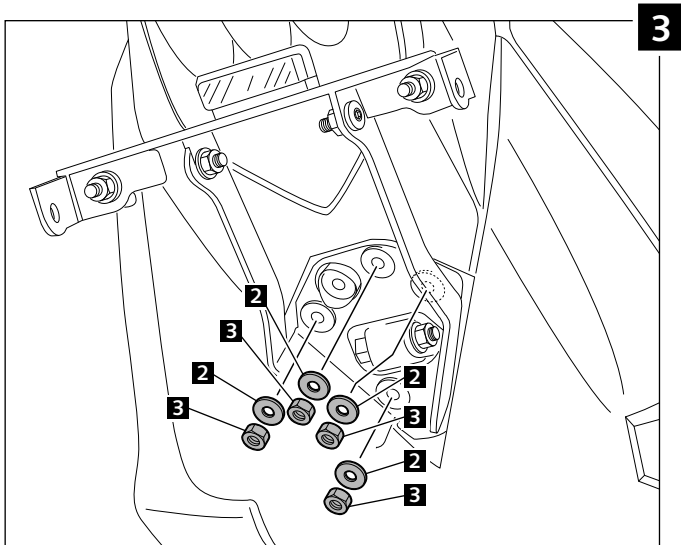

MOUNTING INSTRUCTIONS

LICENSE SUPPORT ADAPTABLE TO

STREET TRIPLE /R '13-

DAYTONA 675/R

Ref.: 6551N

Fixation license support rotation (2 OPTIONS A-B)

ID.	DESCRIPTION	QTY.
1	Black M6X25 fasteners DIN1001	4
2	M6 washers DIN9021	4
3	White M6 nuts DIN6923	4
4	M12 washer DIN433	4
5	Wellnut	1
6	Licence support	1
7	Plastic ziptides	4
8	License support light	1
9	Reflector	1
10	Support for reflector	1