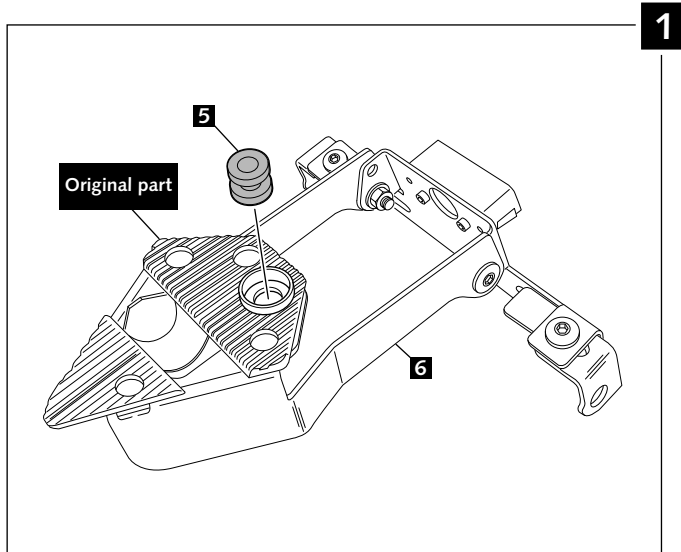

MOUNTING INSTRUCTIONS

LICENSE SUPPORT ADAPTABLE TO

STREET TRIPLE /R '13-

DAYTONA 675/R

Ref.: 6551N

Fixation license support rotation (2 OPTIONS A-B)

ID.	DESCRIPTION	QTY.
1	Black M6X25 fasteners DIN1001	4
2	M6 washers DIN9021	4
3	White M6 nuts DIN6923	4
4	M12 washer DIN433	4
5	Wellnut	1
6	Licence support	1
7	Plastic ziptides	4
8	License support light	1
9	Reflector	1
10	Support for reflector	1