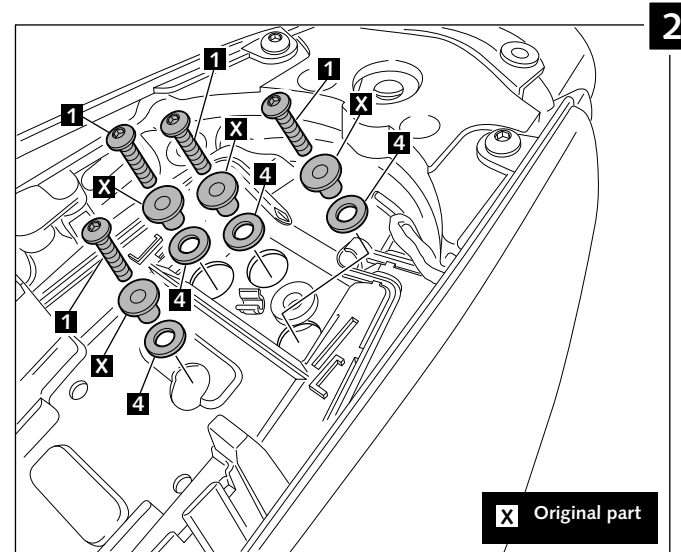

MOUNTING INSTRUCTIONS

LICENSE SUPPORT ADAPTABLE TO

STREET TRIPLE /R '13-

DAYTONA 675/R

Ref.: 6551N

Fixation license support rotation (2 OPTIONS A-B)

ID.	DESCRIPTION	QTY.
1	Black M6X25 fasteners DIN1001	4
2	M6 washers DIN9021	4
3	White M6 nuts DIN6923	4
4	M12 washer DIN433	4
5	Wellnut	1
6	Licence support	1
7	Plastic ziptides	4
8	License support light	1
9	Reflector	1
10	Support for reflector	1