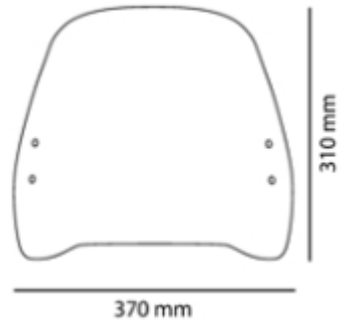

TECHNICAL FEATURES

Check the ABE HOMOLOGATION document if the product is homologated for your motorcycle

ROUNDED CONTOUR-PROFILE

TÜV APPROVED