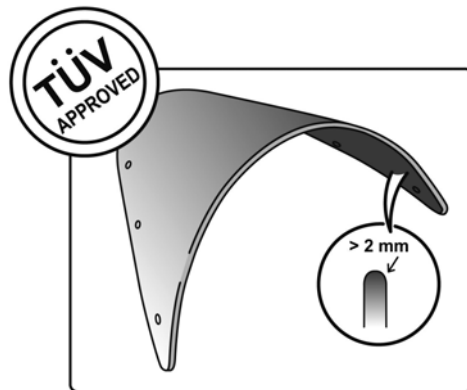

TECHNICAL FEATURES

Check the ABE HOMOLOGATION document if the product is homologated for your motorcycle

ROUNDED CONTOUR-PROFILE

TÜV APPROVED