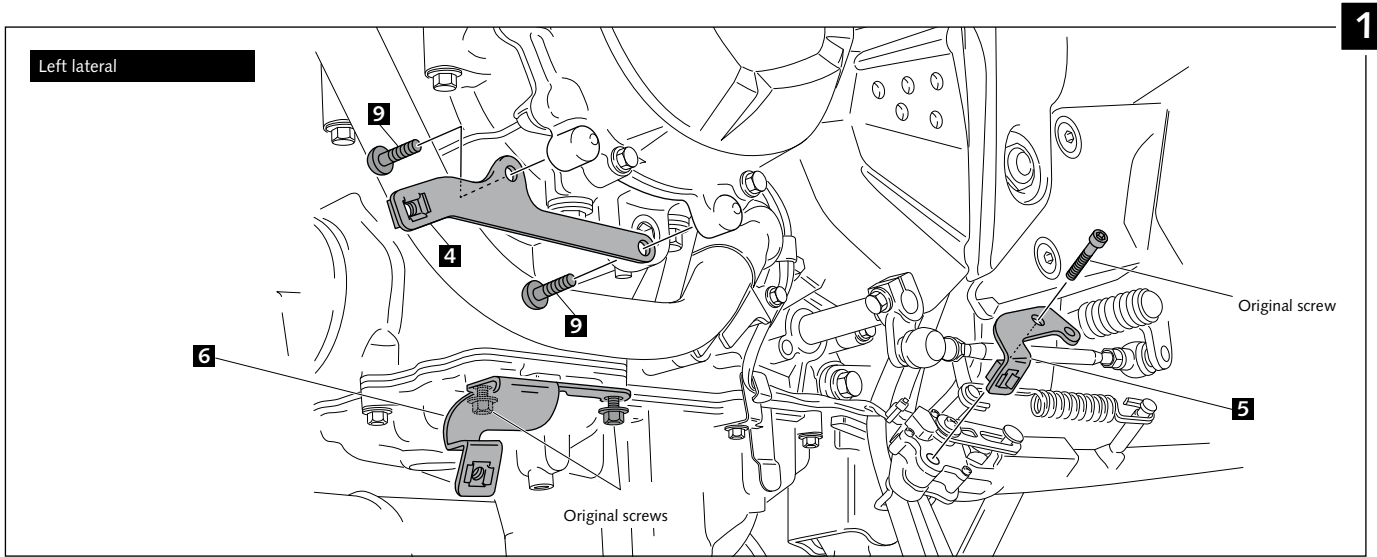

ENGINE SPOILER FOR KAWASAKI Z800/E

Ref.: 6507 J
(black colour)

Ref.: 6507C
(carbón look)

ENGINE SPOILER FOR
KAWASAKI Z800/E

ID.		DESCRIPTION	QTY.
1		Right engine spoiler	1
2		Left engine spoiler	1
3		Central engine spoiler	1
4		Upper left support with M6 caged nut	1
5		Rear left support with M6 caged nut	1
6		Lower left support with M6 caged nut	1
7		Right support with M6 caged nut	1
8		Right metal support for non original exhausts	1
9		M6x10 ISO 7380 Allen screw	2
10		M6x16 ISO 7380 Allen screw	6
11		M5x16 ISO 7380 Allen screw	4
12		M5 Silemblock	4
13		Silemblock	6
14		Bush with flange	6
15		M5x0,5 Nylon washer	4
16		Stickers set	1