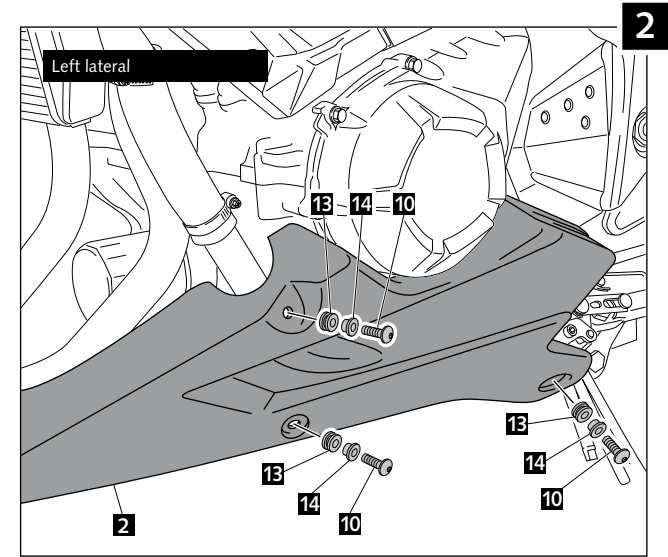

ENGINE SPOILER FOR KAWASAKI Z800/E

Ref.: 6507 J
(black colour)

Ref.: 6507C
(carbón look)

ENGINE SPOILER FOR
KAWASAKI Z800/E

ID.		DESCRIPTION	QTY.
1		Right engine spoiler	1
2		Left engine spoiler	1
3		Central engine spoiler	1
4		Upper left support with M6 caged nut	1
5		Rear left support with M6 caged nut	1
6		Lower left support with M6 caged nut	1
7		Right support with M6 caged nut	1
8		Right metal support for non original exhausts	1
9		M6x10 ISO 7380 Allen screw	2
10		M6x16 ISO 7380 Allen screw	6
11		M5x16 ISO 7380 Allen screw	4
12		M5 Silemblock	4
13		Silemblock	6
14		Bush with flange	6
15		M5x0,5 Nylon washer	4
16		Stickers set	1