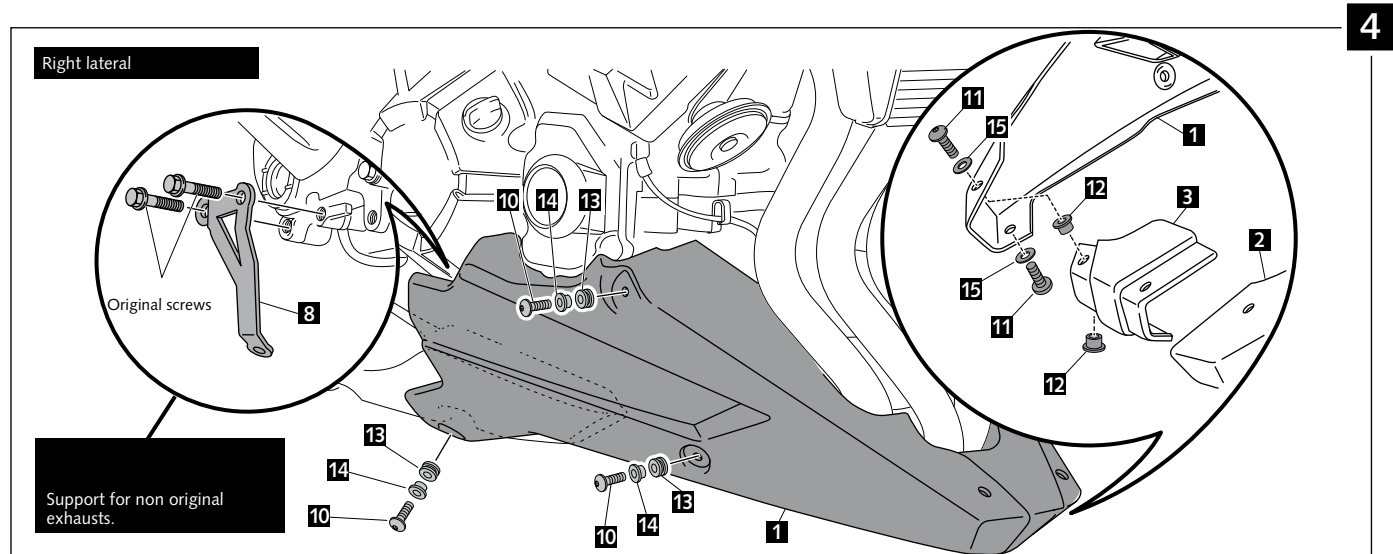

ENGINE SPOILER FOR KAWASAKI Z800/E

Ref.: 6507 J
(black colour)

Ref.: 6507C
(carbón look)

ENGINE SPOILER FOR
KAWASAKI Z800/E

ID.		DESCRIPTION	QTY.
1		Right engine spoiler	1
2		Left engine spoiler	1
3		Central engine spoiler	1
4		Upper left support with M6 caged nut	1
5		Rear left support with M6 caged nut	1
6		Lower left support with M6 caged nut	1
7		Right support with M6 caged nut	1
8		Right metal support for non original exhausts	1
9		M6x10 ISO 7380 Allen screw	2
10		M6x16 ISO 7380 Allen screw	6
11		M5x16 ISO 7380 Allen screw	4
12		M5 Silemblock	4
13		Silemblock	6
14		Bush with flange	6
15		M5x0,5 Nylon washer	4
16		Stickers set	1