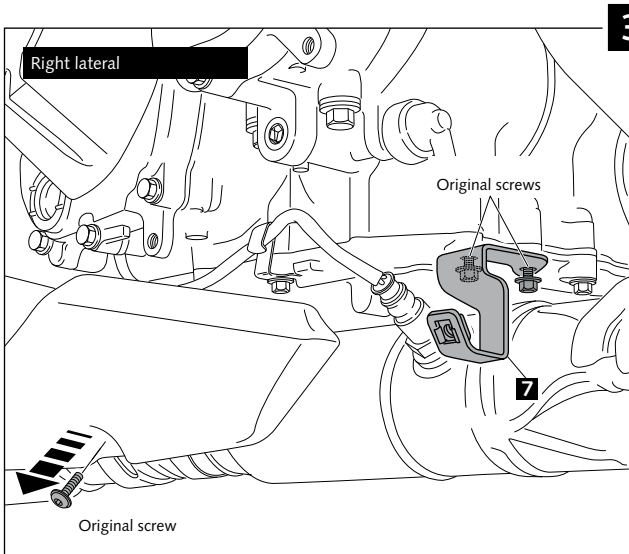

ENGINE SPOILER FOR KAWASAKI Z800/E

Ref.: 6507 J
(black colour)

Ref.: 6507C
(carbón look)

ENGINE SPOILER FOR
KAWASAKI Z800/E

ID.		DESCRIPTION	QTY.
1		Right engine spoiler	1
2		Left engine spoiler	1
3		Central engine spoiler	1
4		Upper left support with M6 caged nut	1
5		Rear left support with M6 caged nut	1
6		Lower left support with M6 caged nut	1
7		Right support with M6 caged nut	1
8		Right metal support for non original exhausts	1
9		M6x10 ISO 7380 Allen screw	2
10		M6x16 ISO 7380 Allen screw	6
11		M5x16 ISO 7380 Allen screw	4
12		M5 Silemblock	4
13		Silemblock	6
14		Bush with flange	6
15		M5x0,5 Nylon washer	4
16		Stickers set	1