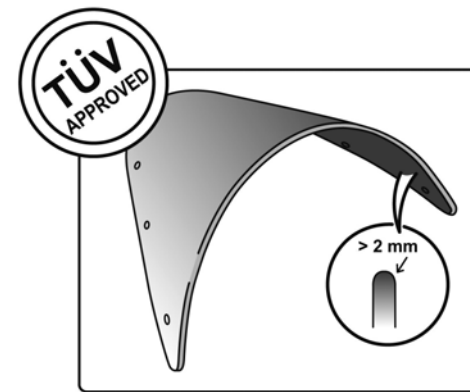

TECHNICAL FEATURES

Check the ABE HOMOLOGATION document if the product is homologated for your motorcycle

ROUNDED CONTOUR-PROFILE

TÜV APPROVED