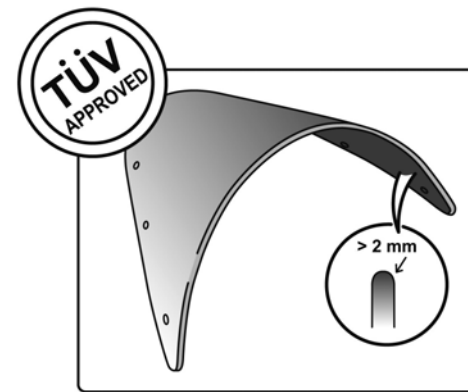

TECHNICAL FEATURES

ROUNDED CONTOUR-PROFILE

Check the ABE HOMOLOGATION document if the product is homologated for your motorcycle

TÜV APPROVED