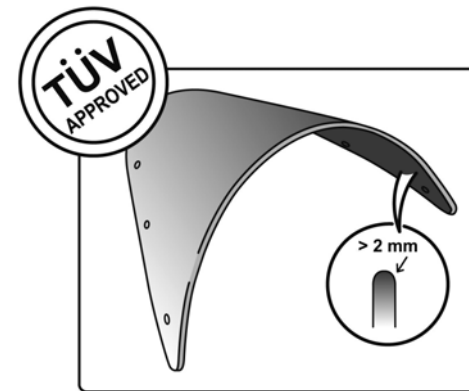

## TECHNICAL FEATURES

Check the ABE HOMOLOGATION document if the product is homologated for your motorcycle

ROUNDED CONTOUR-PROFILE

TÜV APPROVED