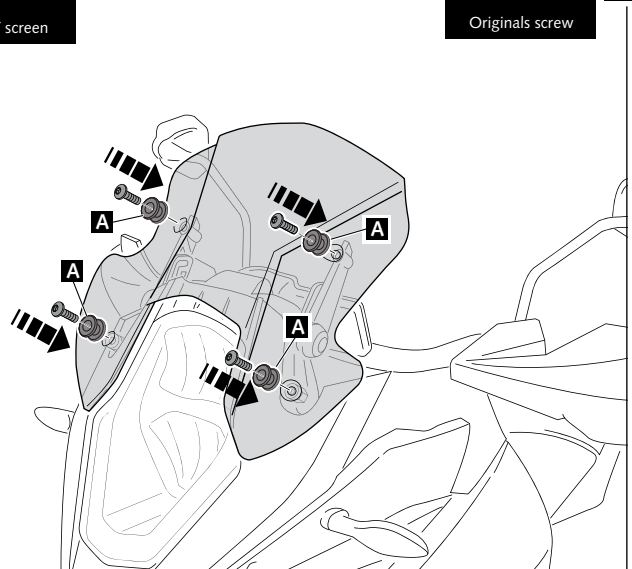

Ref.: 6494
 (Mod. TOURING)

Ref.: 6847
 (Mod. SPORT)

SCREEN FOR
1050/1090/1190 ADVENTURE
KTM 1290 SUPERADVENTURE
1290 SUPERADVENTURE T

Mod. TOURING

Mod. SPORT

ID.	PART	DESCRIP.	QTY.	
1		TOURING screen	1	
2		SPORT screen	1	
2		Special screw M5x9 + Hexagonal Length 20mm FOR KTM 1050/ 1090 / 1190 ADVENTURE	2	4
		Special screw M5x9 + Hexagonal Length 20mm FOR KTM 1290 SUPERADVENTURE ADVENTURE	4	
3		Ø outer 15 x Ø inner 5x4 rubber washer	4	

MOUNTING INSTRUCTIONS

SCREEN FOR
1050/1090/1190 ADVENTURE
KTM 1290 SUPERADVENTURE
1290 SUPERADVENTURE T

2

1050 / 1090 / 1190 ADVENTURE

1290 SUPER ADVENTURE

3

TOURING screen

Originals screw

SPORT screen

Originals screw

ORIGINAL PART, ONLY IN SOME KTM MODELS. IN THIS CASE ALSO MOUNT ON PUIG SCREEN.