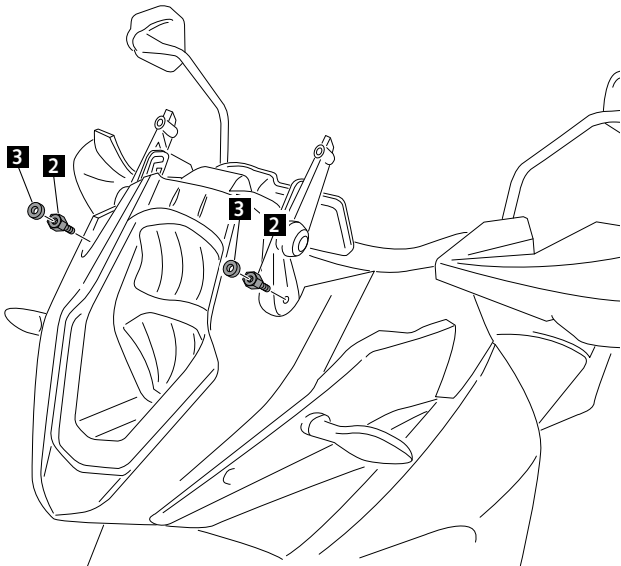

Ref.: 6494
 (Mod. TOURING)

Ref.: 6847
 (Mod. SPORT)

SCREEN FOR
1050/1090/1190 ADVENTURE
KTM 1290 SUPERADVENTURE
1290 SUPERADVENTURE T

Mod. TOURING

Mod. SPORT

ID.	PART	DESCRIP.	QTY.	
1		TOURING screen	1	
2		SPORT screen	1	
2		Special screw M5x9 + Hexagonal Length 20mm FOR KTM 1050/ 1090 / 1190 ADVENTURE	2	4
		Special screw M5x9 + Hexagonal Length 20mm FOR KTM 1290 SUPERADVENTURE ADVENTURE	4	
3		Ø outer 15 x Ø inner 5x4 rubber washer	4	

MOUNTING INSTRUCTIONS

SCREEN FOR
1050/1090/1190 ADVENTURE
KTM 1290 SUPERADVENTURE
1290 SUPERADVENTURE T

2

1050 / 1090 / 1190 ADVENTURE

1290 SUPER ADVENTURE

3

TOURING screen

Originals screw

SPORT screen

Originals screw

ORIGINAL PART, ONLY IN SOME KTM MODELS. IN THIS CASE ALSO MOUNT ON PUIG SCREEN.