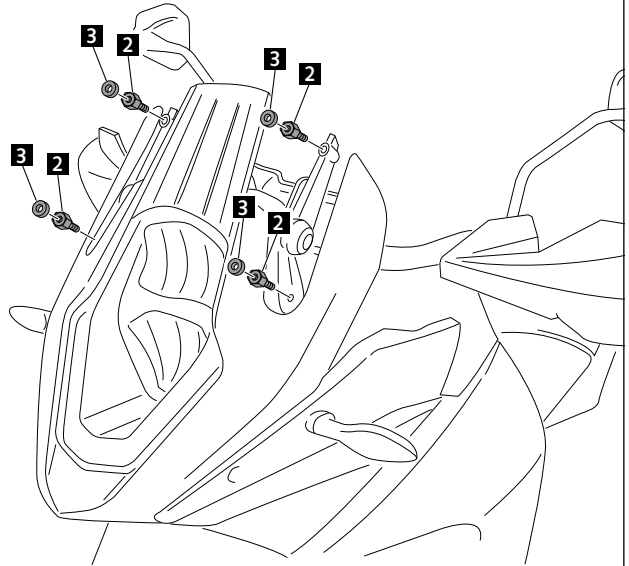

Ref.: 6494
 (Mod. TOURING)

Ref.: 6847
 (Mod. SPORT)

SCREEN FOR
1050/1090/1190 ADVENTURE
KTM 1290 SUPERADVENTURE
1290 SUPERADVENTURE T

Mod. TOURING

Mod. SPORT

ID.	PART	DESCRIP.	QTY.	
1		TOURING screen	1	
2		SPORT screen	1	
2		Special screw M5x9 + Hexagonal Length 20mm FOR KTM 1050/ 1090 / 1190 ADVENTURE	2	4
		Special screw M5x9 + Hexagonal Length 20mm FOR KTM 1290 SUPERADVENTURE ADVENTURE	4	
3		Ø outer 15 x Ø inner 5x4 rubber washer	4	

MOUNTING INSTRUCTIONS

SCREEN FOR
1050/1090/1190 ADVENTURE
KTM 1290 SUPERADVENTURE
1290 SUPERADVENTURE T

2

1050 / 1090 / 1190 ADVENTURE

1290 SUPER ADVENTURE

3

TOURING screen

Originals screw

SPORT screen

Originals screw

ORIGINAL PART, ONLY IN SOME KTM MODELS. IN THIS CASE ALSO MOUNT ON PUIG SCREEN.