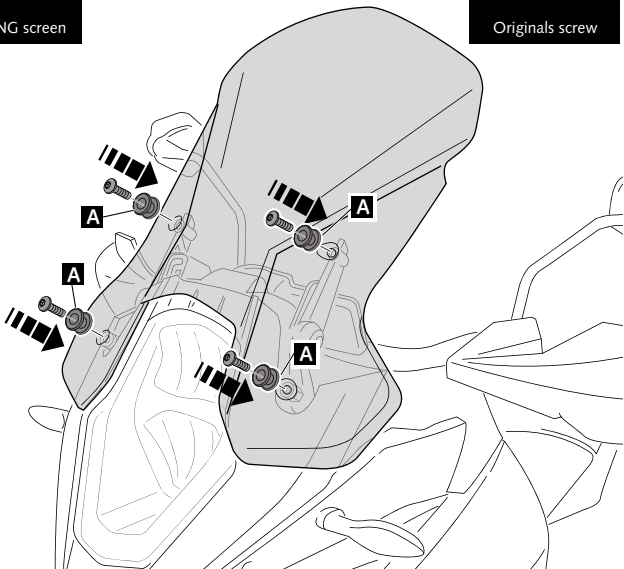

Ref.: 6494
 (Mod. TOURING)

Ref.: 6847
 (Mod. SPORT)

SCREEN FOR
1050/1090/1190 ADVENTURE
KTM 1290 SUPERADVENTURE
1290 SUPERADVENTURE T

Mod. TOURING

Mod. SPORT

ID.	PART	DESCRIP.	QTY.	
1		TOURING screen	1	
2		SPORT screen	1	
2		Special screw M5x9 + Hexagonal Length 20mm FOR KTM 1050/ 1090 / 1190 ADVENTURE	2	4
		Special screw M5x9 + Hexagonal Length 20mm FOR KTM 1290 SUPERADVENTURE ADVENTURE	4	
3		Ø outer 15 x Ø inner 5x4 rubber washer	4	

MOUNTING INSTRUCTIONS

SCREEN FOR
1050/1090/1190 ADVENTURE
KTM 1290 SUPERADVENTURE
1290 SUPERADVENTURE T

2

1050 / 1090 / 1190 ADVENTURE

1290 SUPER ADVENTURE

3

TOURING screen

Originals screw

SPORT screen

Originals screw

ORIGINAL PART, ONLY IN SOME KTM MODELS. IN THIS CASE ALSO MOUNT ON PUIG SCREEN.