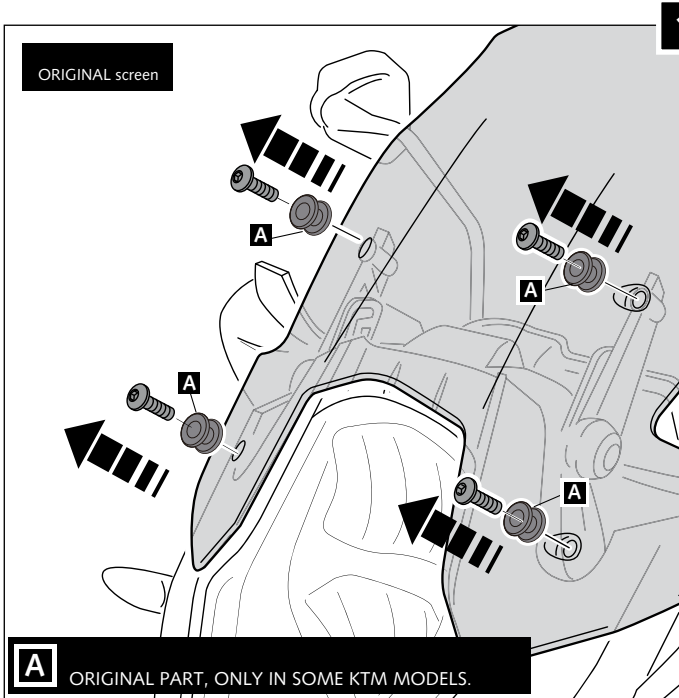

Ref.: 6494
 (Mod. TOURING)

Ref.: 6847
 (Mod. SPORT)

SCREEN FOR
1050/1090/1190 ADVENTURE
KTM 1290 SUPERADVENTURE
1290 SUPERADVENTURE T

Mod. TOURING

Mod. SPORT

ID.	PART	DESCRIP.	QTY.	
1		TOURING screen	1	
2		SPORT screen	1	
2		Special screw M5x9 + Hexagonal Length 20mm FOR KTM 1050/ 1090 / 1190 ADVENTURE	2	4
		Special screw M5x9 + Hexagonal Length 20mm FOR KTM 1290 SUPERADVENTURE ADVENTURE	4	
3		Ø outer 15 x Ø inner 5x4 rubber washer	4	

MOUNTING INSTRUCTIONS

SCREEN FOR
1050/1090/1190 ADVENTURE
KTM 1290 SUPERADVENTURE
1290 SUPERADVENTURE T

2

1050 / 1090 / 1190 ADVENTURE

1290 SUPER ADVENTURE

3

TOURING screen

Originals screw

SPORT screen

Originals screw

ORIGINAL PART, ONLY IN SOME KTM MODELS. IN THIS CASE ALSO MOUNT ON PUIG SCREEN.