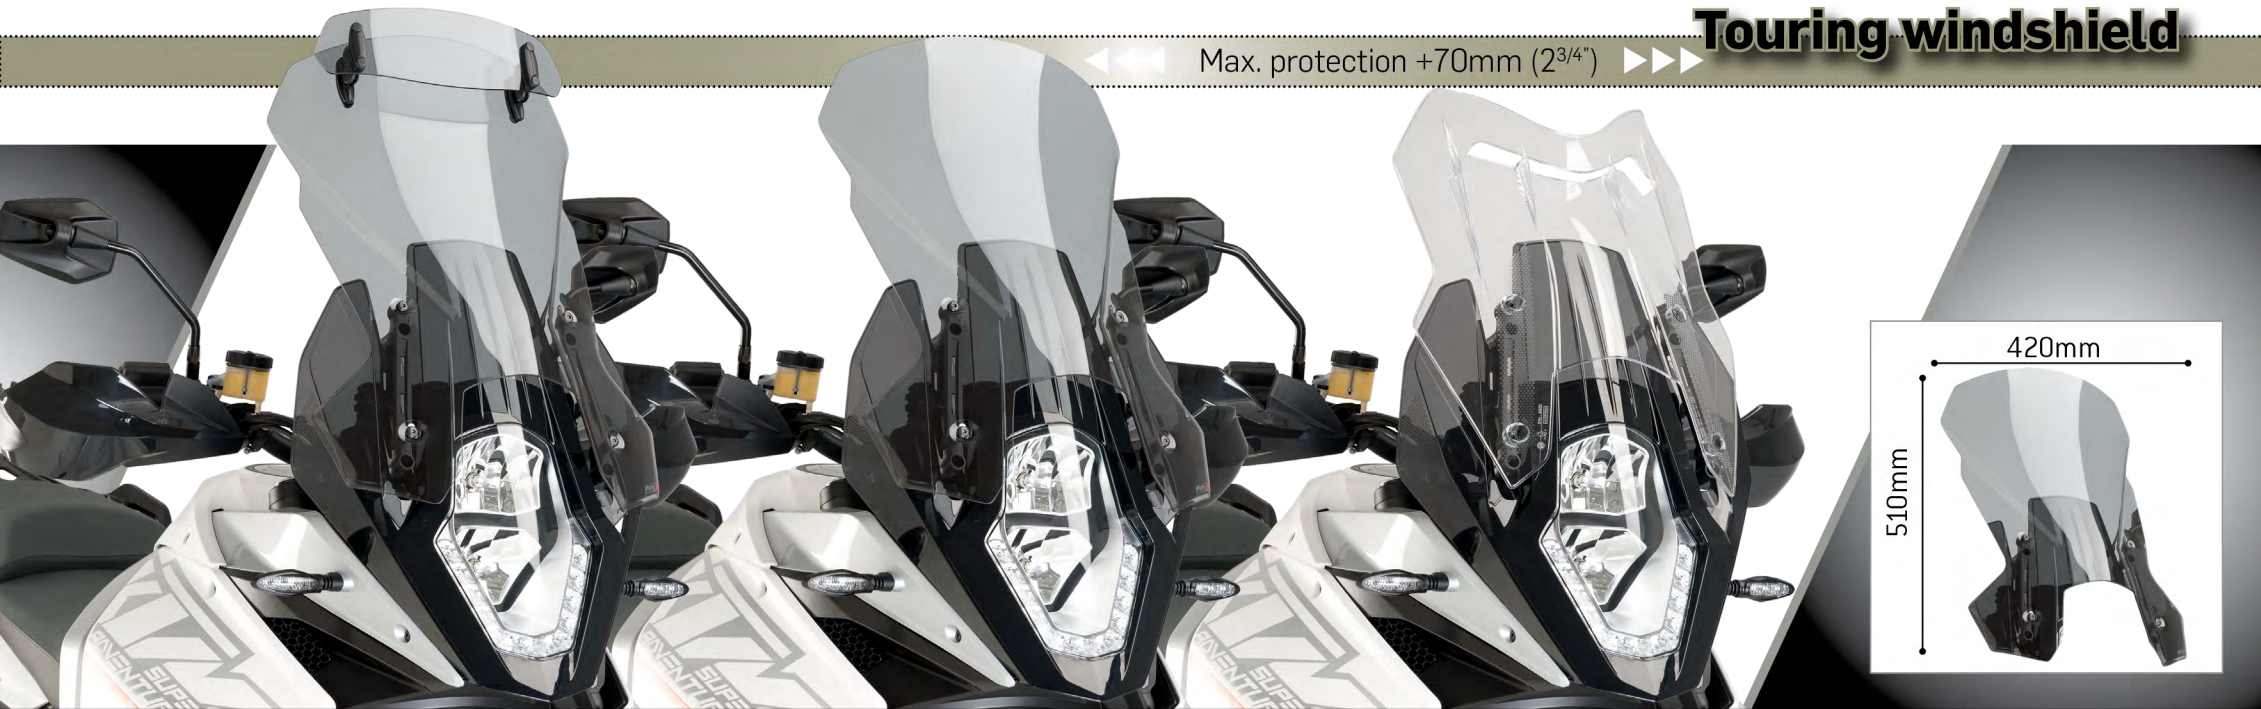

KTM 1290 SUPER ADVENTURE 15-

Since 1964
Puig
Hi-Tech Parts

Touring windshield

Max. protection +70mm (2^{3/4}"

TOURING+VISOR 6506H

TOURING 6494H

OEM