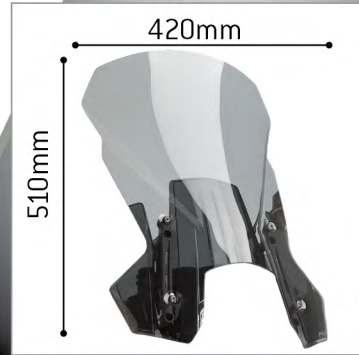

# KTM 1190 ADVENTURE 13' - Cúpula Touring

**Puig**  
Hi-Tech Parts

Max. protection +50mm (+1,96in)

6494F

6494H

OEM

## Touring windshield

Max. protection +70mm (2<sup>3/4</sup>"

TOURING+VISOR 6506H

TOURING 6494H

OEM

# KTM 1050 ADVENTURE '15-

◀◀◀ Max. protection +120mm (4 ¾ inches) ▶▶▶

6506H Touring with visor

6494W Touring

OEM

Learn more about motorcycle windshields and fairings we have.