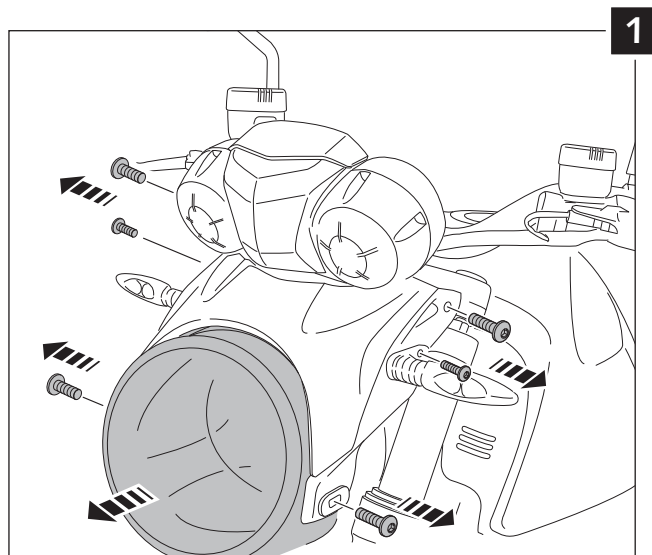

WINDSHIELD ADAPTABLE  
TO

**BMW R1200R 2006-2014**

**Ref.: 6488**

ID.		DESCRIPTION	QTY.
1		Windshield	1
2		Right metal support	1
3		Left metal support	1
4		Central metal support (2006-2010)	1
5		Central metal support (2011-2014)	1
6		M8x50 Allen screw ISO 7380	2
7		M6x16 Allen screw ISO 7380	2
8		M5 Clip nut	2
9		Ø inner 8,5 x Ø outer 14x10 arrowhead (2006-2010)	2
10		Ø inner 8,5 x Ø outer 14x4 arrowhead (2011-2014)	2
11		M5x16 ISO 7380 Allen screw	6
12		M5 Silemblock	4
13		M5x1 nylon washer	4
14		M5 ISO 7380 Screw cap	6

## MOUNTING INSTRUCTIONS

WINDSHIELD ADAPTABLE  
TO

**BMW R1200R 2006-2014**

**Ref.: 6488**

ID.		DESCRIPTION	QTY.
1		Windshield	1
2		Right metal support	1
3		Left metal support	1
4		Central metal support (2006-2010)	1
5		Central metal support (2011-2014)	1
6		M8x50 Allen screw ISO 7380	2
7		M6x16 Allen screw ISO 7380	2
8		M5 Clip nut	2
9		Ø inner 8,5 x Ø outer 14x10 arrowhead (2006-2010)	2
10		Ø inner 8,5 x Ø outer 14x4 arrowhead (2011-2014)	2
11		M5x16 ISO 7380 Allen screw	6
12		M5 Silemblock	4
13		M5x1 nylon washer	4
14		M5 ISO 7380 Screw cap	6