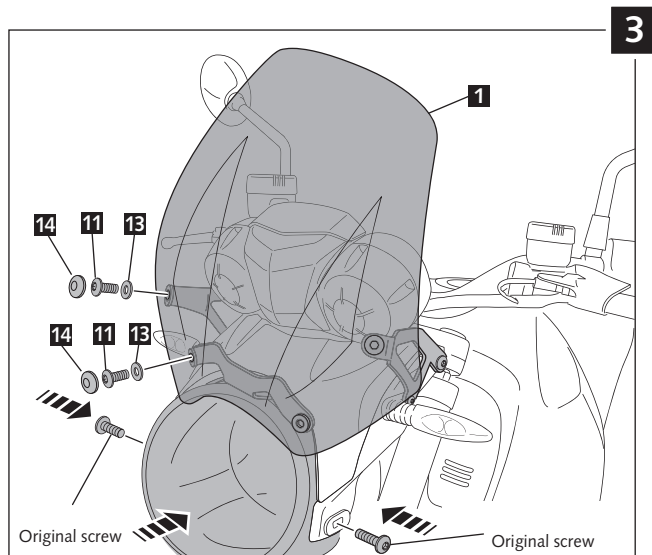

WINDSHIELD ADAPTABLE  
TO

**BMW R1200R 2006-2014**

**Ref.: 6488**

ID.		DESCRIPTION	QTY.
1		Windshield	1
2		Right metal support	1
3		Left metal support	1
4		Central metal support (2006-2010)	1
5		Central metal support (2011-2014)	1
6		M8x50 Allen screw ISO 7380	2
7		M6x16 Allen screw ISO 7380	2
8		M5 Clip nut	2
9		Ø inner 8,5 x Ø outer 14x10 arrowhead (2006-2010)	2
10		Ø inner 8,5 x Ø outer 14x4 arrowhead (2011-2014)	2
11		M5x16 ISO 7380 Allen screw	6
12		M5 Silemblock	4
13		M5x1 nylon washer	4
14		M5 ISO 7380 Screw cap	6

## MOUNTING INSTRUCTIONS

WINDSHIELD ADAPTABLE  
TO

**BMW R1200R 2006-2014**

**Ref.: 6488**

ID.		DESCRIPTION	QTY.
1		Windshield	1
2		Right metal support	1
3		Left metal support	1
4		Central metal support (2006-2010)	1
5		Central metal support (2011-2014)	1
6		M8x50 Allen screw ISO 7380	2
7		M6x16 Allen screw ISO 7380	2
8		M5 Clip nut	2
9		Ø inner 8,5 x Ø outer 14x10 arrowhead (2006-2010)	2
10		Ø inner 8,5 x Ø outer 14x4 arrowhead (2011-2014)	2
11		M5x16 ISO 7380 Allen screw	6
12		M5 Silemblock	4
13		M5x1 nylon washer	4
14		M5 ISO 7380 Screw cap	6