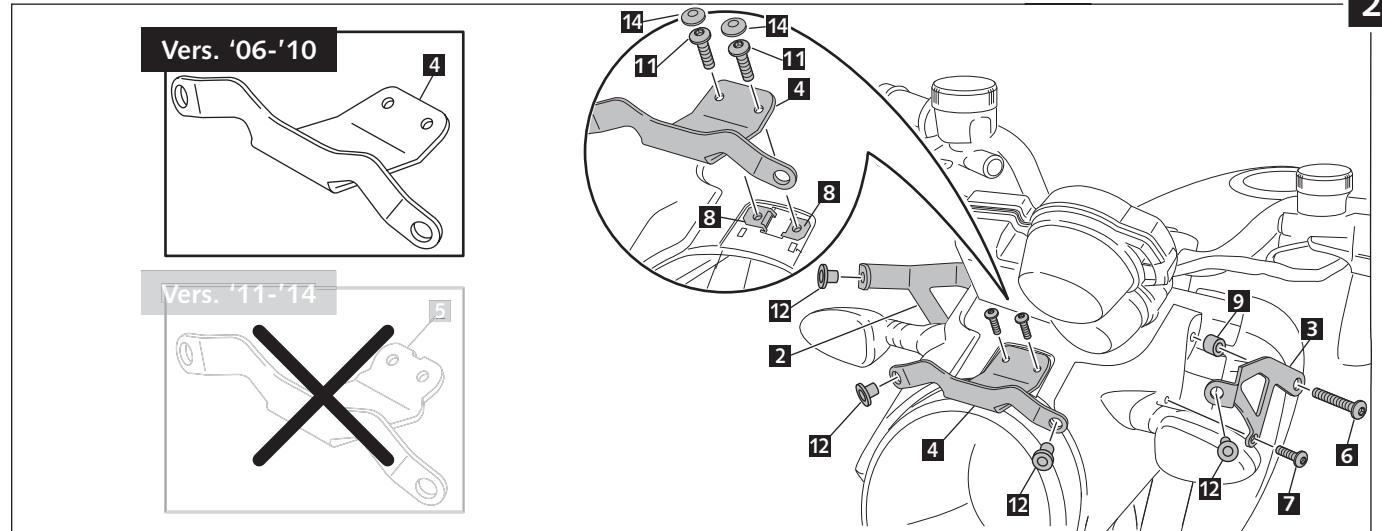

WINDSHIELD ADAPTABLE  
TO

**BMW R1200R 2006-2014**

**Ref.: 6488**

ID.		DESCRIPTION	QTY.
1		Windshield	1
2		Right metal support	1
3		Left metal support	1
4		Central metal support (2006-2010)	1
5		Central metal support (2011-2014)	1
6		M8x50 Allen screw ISO 7380	2
7		M6x16 Allen screw ISO 7380	2
8		M5 Clip nut	2
9		Ø inner 8,5 x Ø outer 14x10 arrowhead (2006-2010)	2
10		Ø inner 8,5 x Ø outer 14x4 arrowhead (2011-2014)	2
11		M5x16 ISO 7380 Allen screw	6
12		M5 Silemblock	4
13		M5x1 nylon washer	4
14		M5 ISO 7380 Screw cap	6

## MOUNTING INSTRUCTIONS

WINDSHIELD ADAPTABLE  
TO

**BMW R1200R 2006-2014**

**Ref.: 6488**

ID.		DESCRIPTION	QTY.
1		Windshield	1
2		Right metal support	1
3		Left metal support	1
4		Central metal support (2006-2010)	1
5		Central metal support (2011-2014)	1
6		M8x50 Allen screw ISO 7380	2
7		M6x16 Allen screw ISO 7380	2
8		M5 Clip nut	2
9		Ø inner 8,5 x Ø outer 14x10 arrowhead (2006-2010)	2
10		Ø inner 8,5 x Ø outer 14x4 arrowhead (2011-2014)	2
11		M5x16 ISO 7380 Allen screw	6
12		M5 Silemblock	4
13		M5x1 nylon washer	4
14		M5 ISO 7380 Screw cap	6