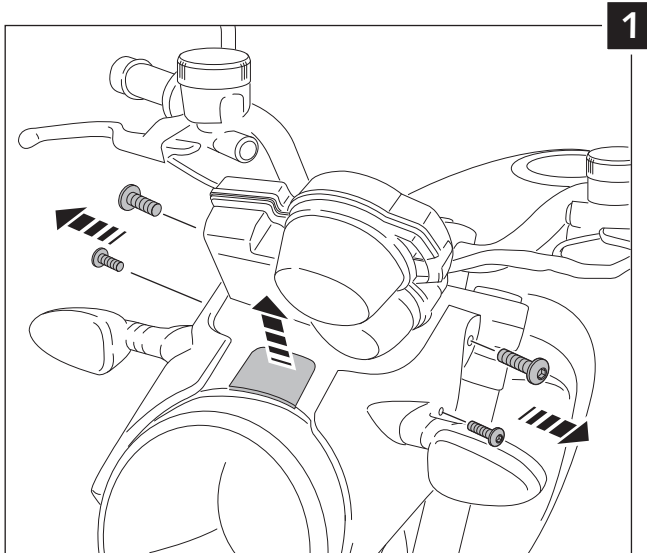

WINDSHIELD ADAPTABLE  
TO

**BMW R1200R 2006-2014**

**Ref.: 6488**

ID.		DESCRIPTION	QTY.
1		Windshield	1
2		Right metal support	1
3		Left metal support	1
4		Central metal support (2006-2010)	1
5		Central metal support (2011-2014)	1
6		M8x50 Allen screw ISO 7380	2
7		M6x16 Allen screw ISO 7380	2
8		M5 Clip nut	2
9		Ø inner 8,5 x Ø outer 14x10 arrowhead (2006-2010)	2
10		Ø inner 8,5 x Ø outer 14x4 arrowhead (2011-2014)	2
11		M5x16 ISO 7380 Allen screw	6
12		M5 Silemblock	4
13		M5x1 nylon washer	4
14		M5 ISO 7380 Screw cap	6

## MOUNTING INSTRUCTIONS

WINDSHIELD ADAPTABLE  
TO

**BMW R1200R 2006-2014**

**Ref.: 6488**

ID.		DESCRIPTION	QTY.
1		Windshield	1
2		Right metal support	1
3		Left metal support	1
4		Central metal support (2006-2010)	1
5		Central metal support (2011-2014)	1
6		M8x50 Allen screw ISO 7380	2
7		M6x16 Allen screw ISO 7380	2
8		M5 Clip nut	2
9		Ø inner 8,5 x Ø outer 14x10 arrowhead (2006-2010)	2
10		Ø inner 8,5 x Ø outer 14x4 arrowhead (2011-2014)	2
11		M5x16 ISO 7380 Allen screw	6
12		M5 Silemblock	4
13		M5x1 nylon washer	4
14		M5 ISO 7380 Screw cap	6