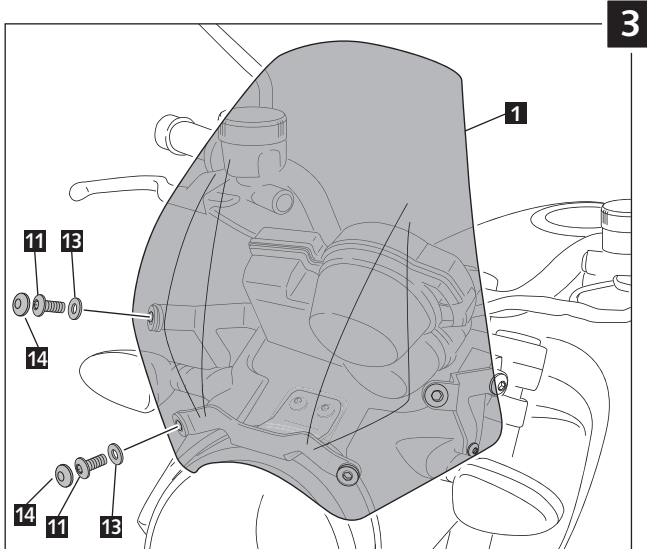

WINDSHIELD ADAPTABLE  
TO

**BMW R1200R 2006-2014**

**Ref.: 6488**

ID.		DESCRIPTION	QTY.
1		Windshield	1
2		Right metal support	1
3		Left metal support	1
4		Central metal support (2006-2010)	1
5		Central metal support (2011-2014)	1
6		M8x50 Allen screw ISO 7380	2
7		M6x16 Allen screw ISO 7380	2
8		M5 Clip nut	2
9		Ø inner 8,5 x Ø outer 14x10 arrowhead (2006-2010)	2
10		Ø inner 8,5 x Ø outer 14x4 arrowhead (2011-2014)	2
11		M5x16 ISO 7380 Allen screw	6
12		M5 Silemblock	4
13		M5x1 nylon washer	4
14		M5 ISO 7380 Screw cap	6

## MOUNTING INSTRUCTIONS

WINDSHIELD ADAPTABLE  
TO

**BMW R1200R 2006-2014**

**Ref.: 6488**

ID.		DESCRIPTION	QTY.
1		Windshield	1
2		Right metal support	1
3		Left metal support	1
4		Central metal support (2006-2010)	1
5		Central metal support (2011-2014)	1
6		M8x50 Allen screw ISO 7380	2
7		M6x16 Allen screw ISO 7380	2
8		M5 Clip nut	2
9		Ø inner 8,5 x Ø outer 14x10 arrowhead (2006-2010)	2
10		Ø inner 8,5 x Ø outer 14x4 arrowhead (2011-2014)	2
11		M5x16 ISO 7380 Allen screw	6
12		M5 Silemblock	4
13		M5x1 nylon washer	4
14		M5 ISO 7380 Screw cap	6