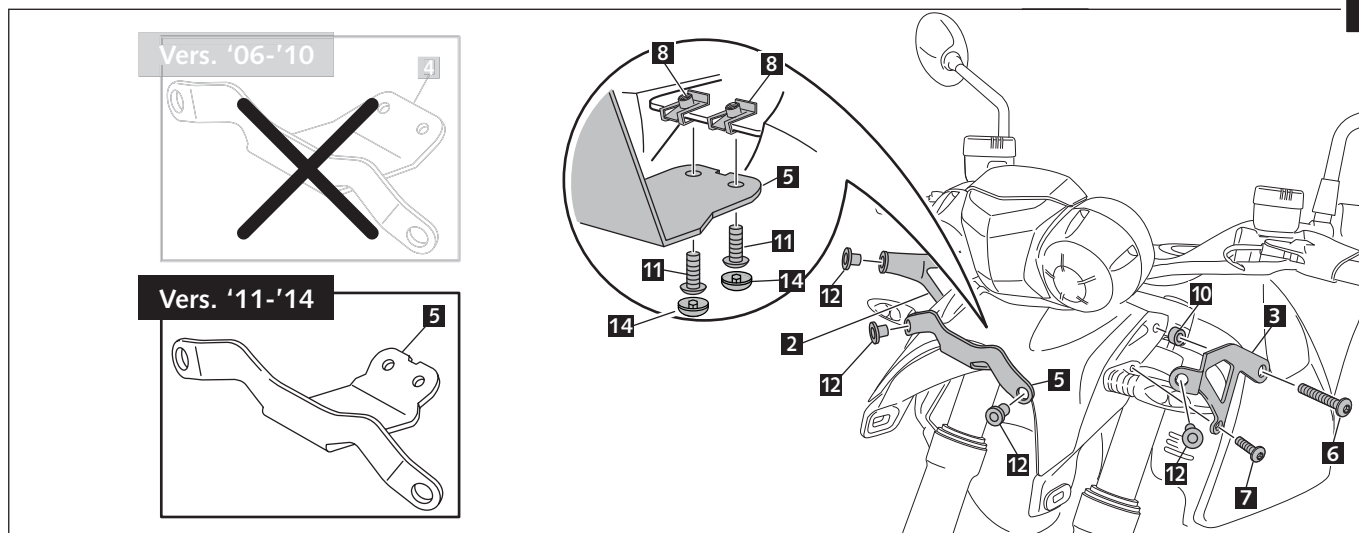

WINDSHIELD ADAPTABLE  
TO

**BMW R1200R 2006-2014**

**Ref.: 6488**

ID.		DESCRIPTION	QTY.
1		Windshield	1
2		Right metal support	1
3		Left metal support	1
4		Central metal support (2006-2010)	1
5		Central metal support (2011-2014)	1
6		M8x50 Allen screw ISO 7380	2
7		M6x16 Allen screw ISO 7380	2
8		M5 Clip nut	2
9		Ø inner 8,5 x Ø outer 14x10 arrowhead (2006-2010)	2
10		Ø inner 8,5 x Ø outer 14x4 arrowhead (2011-2014)	2
11		M5x16 ISO 7380 Allen screw	6
12		M5 Silemblock	4
13		M5x1 nylon washer	4
14		M5 ISO 7380 Screw cap	6

## MOUNTING INSTRUCTIONS

WINDSHIELD ADAPTABLE  
TO

**BMW R1200R 2006-2014**

**Ref.: 6488**

ID.		DESCRIPTION	QTY.
1		Windshield	1
2		Right metal support	1
3		Left metal support	1
4		Central metal support (2006-2010)	1
5		Central metal support (2011-2014)	1
6		M8x50 Allen screw ISO 7380	2
7		M6x16 Allen screw ISO 7380	2
8		M5 Clip nut	2
9		Ø inner 8,5 x Ø outer 14x10 arrowhead (2006-2010)	2
10		Ø inner 8,5 x Ø outer 14x4 arrowhead (2011-2014)	2
11		M5x16 ISO 7380 Allen screw	6
12		M5 Silemblock	4
13		M5x1 nylon washer	4
14		M5 ISO 7380 Screw cap	6