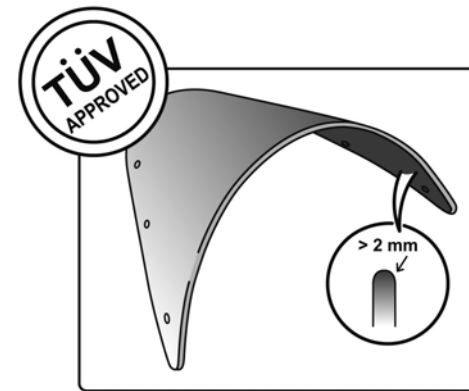

## TECHNICAL FEATURES

ROUNDED CONTOUR-PROFILE

Check the ABE HOMOLOGATION document if the product is homologated for your motorcycle

TÜV APPROVED