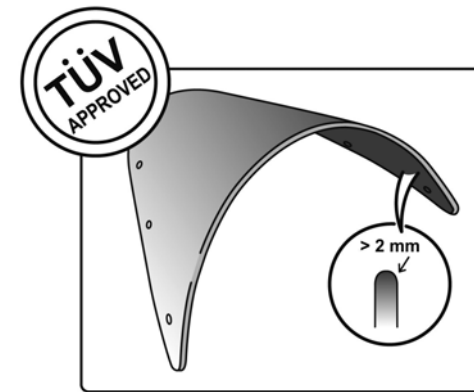

## TECHNICAL FEATURES

Check the ABE HOMOLOGATION document if the product is homologated for your motorcycle

ROUNDED CONTOUR-PROFILE

TÜV APPROVED