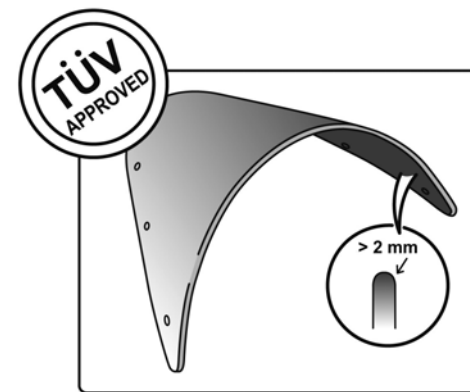

TECHNICAL FEATURES

ROUNDED CONTOUR-PROFILE

Check the ABE HOMOLOGATION document if the product is homologated for your motorcycle

TÜV APPROVED