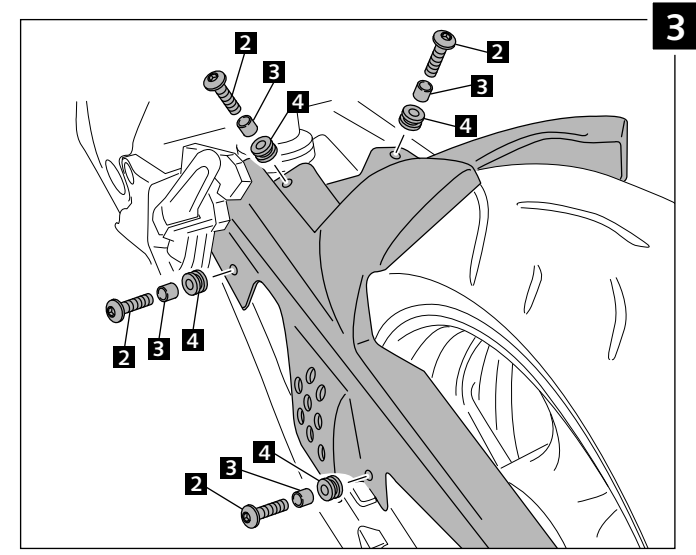

MOUNTING INSTRUCTIONS

REAR MUDGUARD ADAPTABLE TO

**KAWASAKI Z800/E 13<sup>l</sup>-**

Ref.: 6462 J

black colour

Ref.: 6462 C

carbon look

ID.	DESCRIPTION	QTY.
1	Mudguard	1
2	M6x15 DIN1001	7
3	Metal arrowhead	5
4	Well nut	5
5	Iron fittings	1
6	Plastic bridle	2
7	M6 nut	1