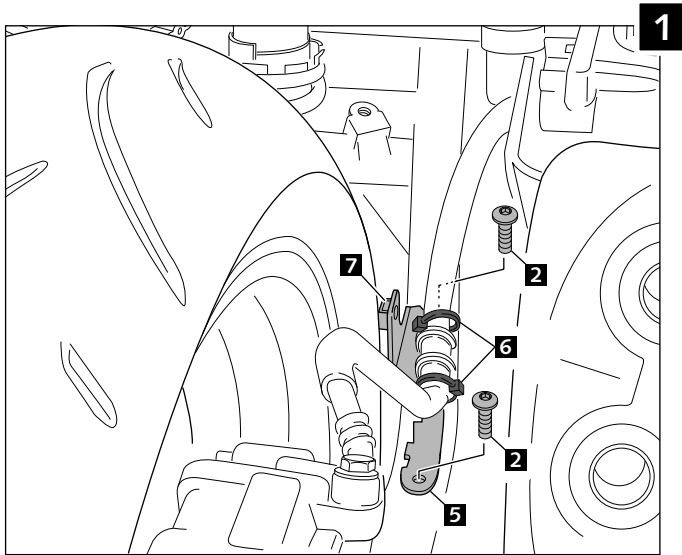

MOUNTING INSTRUCTIONS

REAR MUDGUARD ADAPTABLE TO

**KAWASAKI Z800/E 13<sup>l</sup>-**

Ref.: 6462 J

black colour

Ref.: 6462 C

carbon look

ID.	DESCRIPTION	QTY.
1	Mudguard	1
2	M6x15 DIN1001	7
3	Metal arrowhead	5
4	Well nut	5
5	Iron fittings	1
6	Plastic bridle	2
7	M6 nut	1