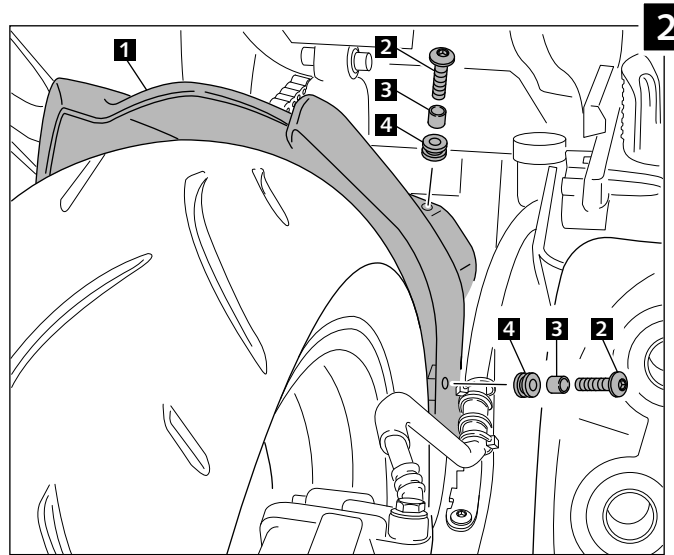

MOUNTING INSTRUCTIONS

REAR MUDGUARD ADAPTABLE TO

**KAWASAKI Z800/E 13<sup>l</sup>-**

Ref.: 6462 J

black colour

Ref.: 6462 C

carbon look

ID.	DESCRIPTION	QTY.
1	Mudguard	1
2	M6x15 DIN1001	7
3	Metal arrowhead	5
4	Well nut	5
5	Iron fittings	1
6	Plastic bridle	2
7	M6 nut	1