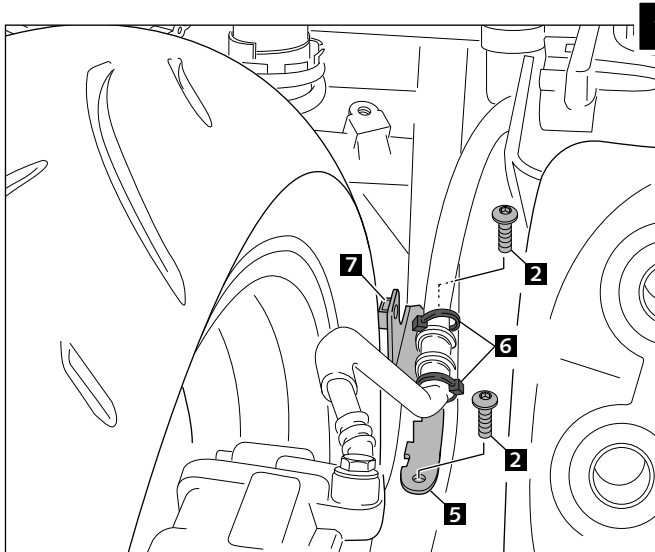

MOUNTING INSTRUCTIONS

REAR MUDGUARD ADAPTABLE TO

KAWASAKI Z800 13'-

Ref.: 6462 J
(black colour)

Ref.: 6462 C
(carbon look)

ID.	DESCRIPTION	QTY.
1	Mudguard	1
2	M6x15 DIN1001	7
3	Metal arrowhead	5
4	Well nut	5
5	Iron fittings	1
6	Plastic bridle	2
7	M6 nut	1