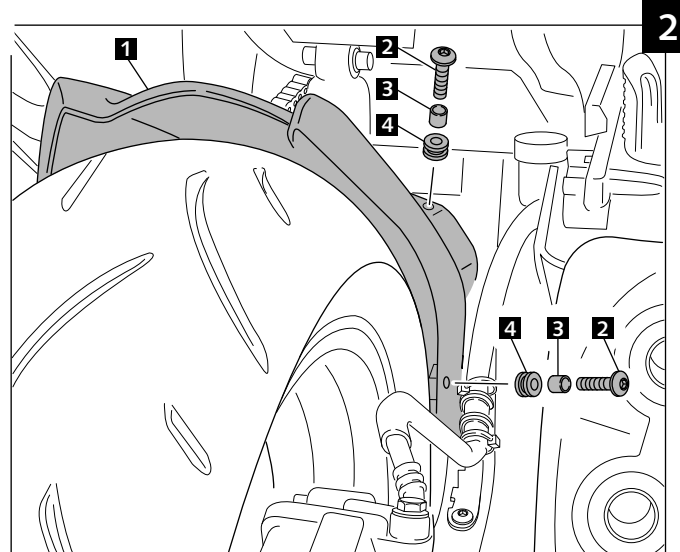

MOUNTING INSTRUCTIONS

REAR MUDGUARD ADAPTABLE TO

KAWASAKI Z800 13'-

Ref.: 6462 J
(black colour)

Ref.: 6462 C
(carbon look)

ID.	DESCRIPTION	QTY.
1	Mudguard	1
2	M6x15 DIN1001	7
3	Metal arrowhead	5
4	Well nut	5
5	Iron fittings	1
6	Plastic bridle	2
7	M6 nut	1