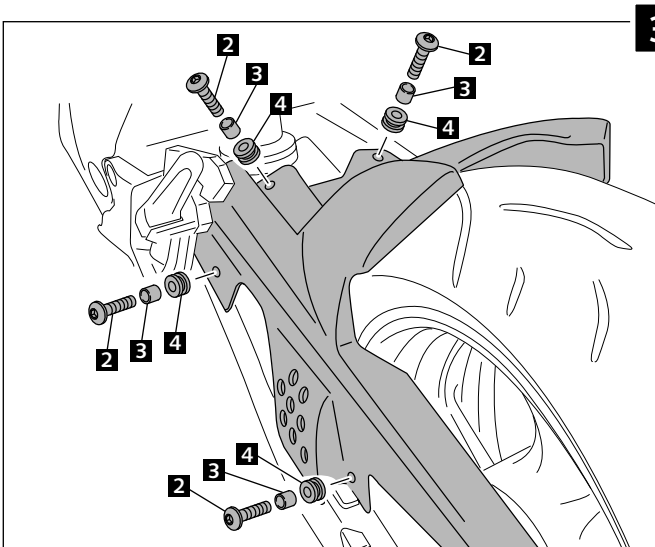

MOUNTING INSTRUCTIONS

REAR MUDGUARD ADAPTABLE TO

KAWASAKI Z800 13'-

Ref.: 6462 J
(black colour)

Ref.: 6462 C
(carbon look)

ID.	DESCRIPTION	QTY.
1	Mudguard	1
2	M6x15 DIN1001	7
3	Metal arrowhead	5
4	Well nut	5
5	Iron fittings	1
6	Plastic bridle	2
7	M6 nut	1