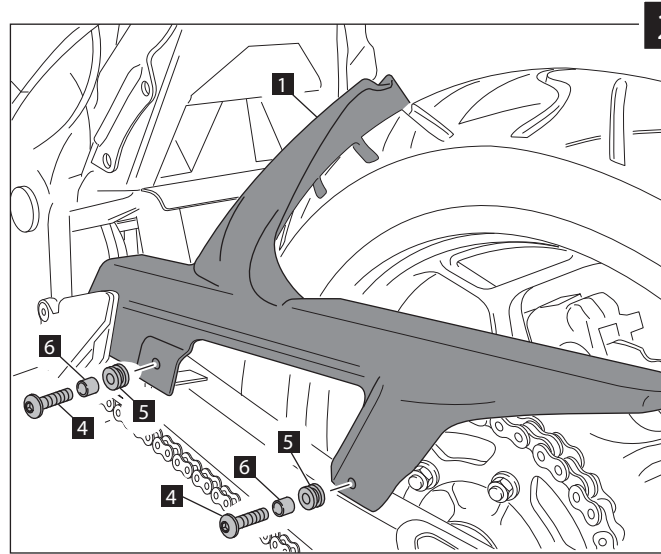

REAR MUDGUARD ADAPTABLE TO

KAWASAKI NINJA 300 13' -
KAWASAKI Z300 15'

Ref.: 6459 N
black colour

Ref.: 6459 C
carbon look

ID.	DESCRIPTION	QTY.
1	Mud guard	1
2	Iron fittings	1
3	M6 nut	2
4	M6x15 black allen screw DIN1001	5
5	Well nut	5
6	Metal arrowhead	5

MOUNTING INSTRUCTIONS

REAR MUDGUARD ADAPTABLE TO

KAWASAKI NINJA 300 / Z300 -17'

Ref.: 6843 J

black colour

Ref.: 6843 C

carbon look

ID.	DESCRIPTION	QTY.
1	Mud guard	1
2	Iron fittings	1
3	M6 nut	2
4	M6x15 black allen screw DIN1001	5
5	Well nut	5
6	Metal arrowhead	5