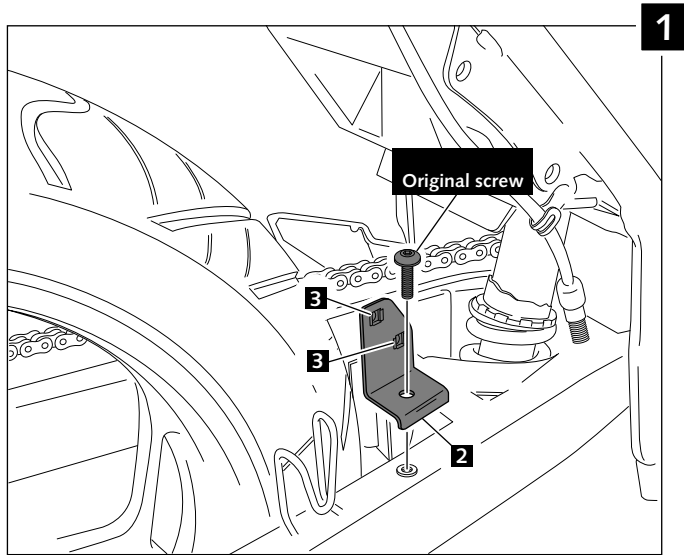

MOUNTING INSTRUCTIONS

REAR MUDGUARD ADAPTABLE TO

KAWASAKI NINJA 300 / Z300 -17'

Ref.: 6843 J

black colour

Ref.: 6843 C

carbon look

ID.	DESCRIPTION	QTY.
1	Mud guard	1
2	Iron fittings	1
3	M6 nut	2
4	M6x15 black allen screw DIN1001	5
5	Well nut	5
6	Metal arrowhead	5