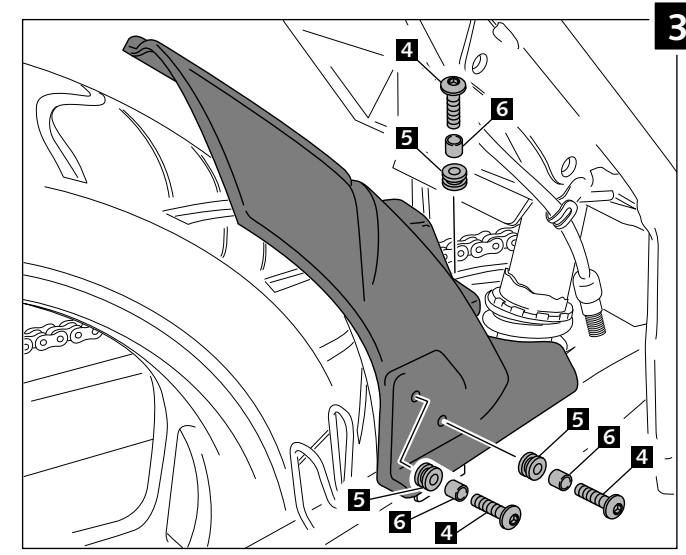

MOUNTING INSTRUCTIONS

REAR MUDGUARD ADAPTABLE TO

KAWASAKI NINJA 300 / Z300 -17'

Ref.: 6843 J

black colour

Ref.: 6843 C

carbon look

ID.	DESCRIPTION	QTY.
1	Mud guard	1
2	Iron fittings	1
3	M6 nut	2
4	M6x15 black allen screw DIN1001	5
5	Well nut	5
6	Metal arrowhead	5