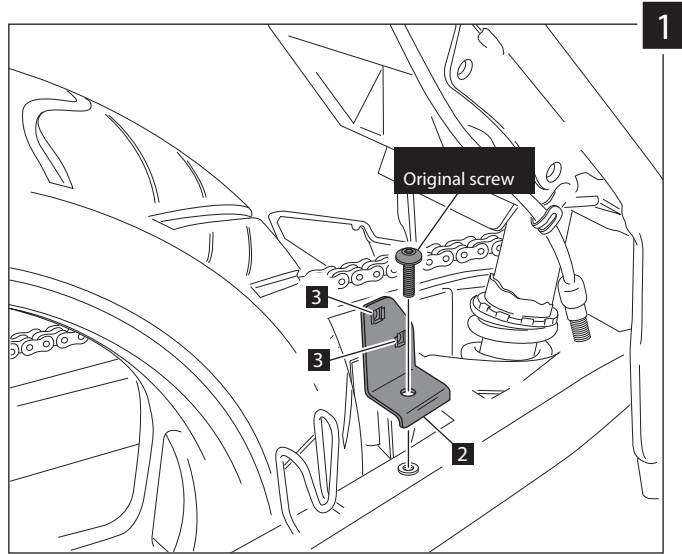

REAR MUDGUARD ADAPTABLE TO

KAWASAKI NINJA 300 13' -
KAWASAKI Z300 15'

Ref.: 6459 N
black colour

Ref.: 6459 C
carbon look

ID.	DESCRIPTION	QTY.
1	Mud guard	1
2	Iron fittings	1
3	M6 nut	2
4	M6x15 black allen screw DIN1001	5
5	Well nut	5
6	Metal arrowhead	5

MOUNTING INSTRUCTIONS

REAR MUDGUARD ADAPTABLE TO

KAWASAKI NINJA 300 / Z300 -17'

Ref.: 6843 J

black colour

Ref.: 6843 C

carbon look

ID.	DESCRIPTION	QTY.
1	Mud guard	1
2	Iron fittings	1
3	M6 nut	2
4	M6x15 black allen screw DIN1001	5
5	Well nut	5
6	Metal arrowhead	5