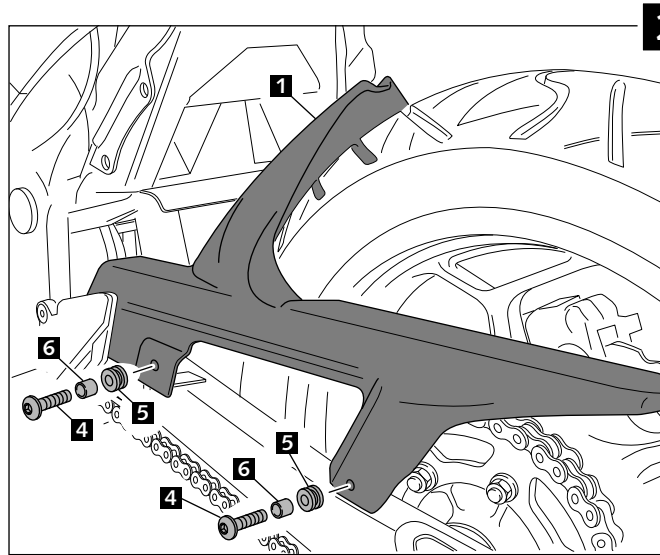

REAR MUDGUARD ADAPTABLE TO

KAWASAKI NINJA 300 13' -
KAWASAKI Z300 15'

Ref.: 6459 N
black colour

Ref.: 6459 C
carbon look

ID.	DESCRIPTION	QTY.
1	Mud guard	1
2	Iron fittings	1
3	M6 nut	2
4	M6x15 black allen screw DIN1001	5
5	Well nut	5
6	Metal arrowhead	5

MOUNTING INSTRUCTIONS

REAR MUDGUARD ADAPTABLE TO

KAWASAKI NINJA 300 / Z300 -17'

Ref.: 6843 J

black colour

Ref.: 6843 C

carbon look

ID.	DESCRIPTION	QTY.
1	Mud guard	1
2	Iron fittings	1
3	M6 nut	2
4	M6x15 black allen screw DIN1001	5
5	Well nut	5
6	Metal arrowhead	5