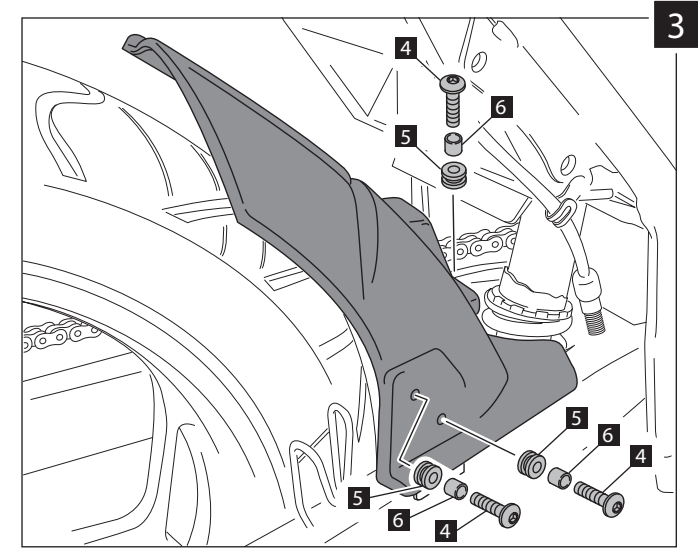

REAR MUDGUARD ADAPTABLE TO

KAWASAKI NINJA 300 13' -
KAWASAKI Z300 15'

Ref.: 6459 N
black colour

Ref.: 6459 C
carbon look

ID.	DESCRIPTION	QTY.
1	Mud guard	1
2	Iron fittings	1
3	M6 nut	2
4	M6x15 black allen screw DIN1001	5
5	Well nut	5
6	Metal arrowhead	5

MOUNTING INSTRUCTIONS

REAR MUDGUARD ADAPTABLE TO

KAWASAKI NINJA 300 / Z300 -17'

Ref.: 6843 J

black colour

Ref.: 6843 C

carbon look

ID.	DESCRIPTION	QTY.
1	Mud guard	1
2	Iron fittings	1
3	M6 nut	2
4	M6x15 black allen screw DIN1001	5
5	Well nut	5
6	Metal arrowhead	5