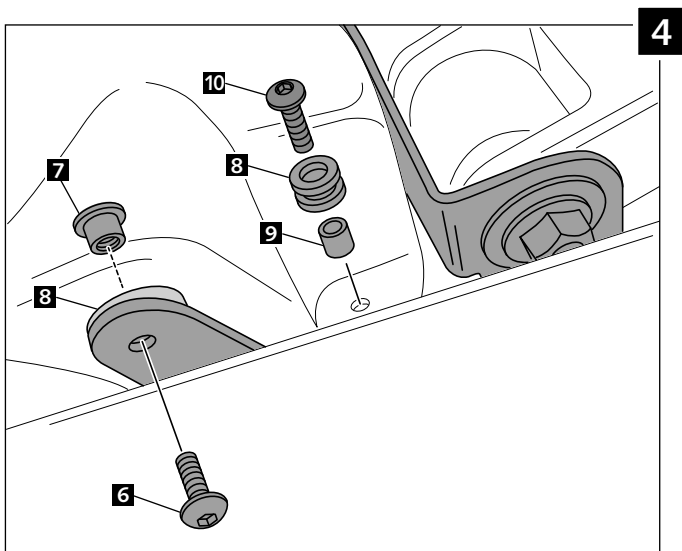

MOUNTING INSTRUCTIONS

REAR MUDGUARD ADAPTABLE TO

BMW F800GT 13'-

Ref.: 6447

ID.	DESCRIPTION	QTY.
1	Hardware	1
2	Metal washer Ø33x3,9	1
3	M6 insidenuits	1
4	Metal arrowhead Ø16x3	1
5	Screw M6x25 DIN1001	1
6	Srew M5x15 DIN1001	2
7	Metal arrowhead with thread	2
8	Wellnuts	3
9	Metal arrowhead Ø9x7	1
10	Screw M6x15 DIN1001	1