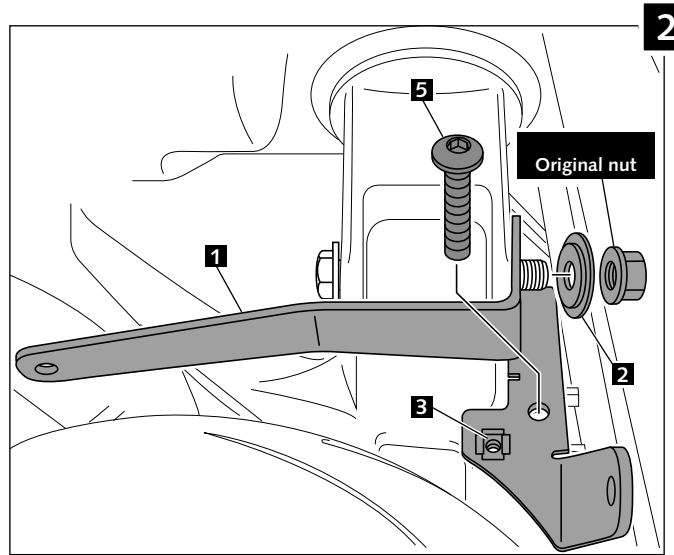

MOUNTING INSTRUCTIONS

REAR MUDGUARD ADAPTABLE TO

BMW F800GT 13'-

Ref.: 6447

ID.	DESCRIPTION	QTY.
1	Hardware	1
2	Metal washer Ø33x3,9	1
3	M6 insidenuits	1
4	Metal arrowhead Ø16x3	1
5	Screw M6x25 DIN1001	1
6	Srew M5x15 DIN1001	2
7	Metal arrowhead with thread	2
8	Wellnuts	3
9	Metal arrowhead Ø9x7	1
10	Screw M6x15 DIN1001	1