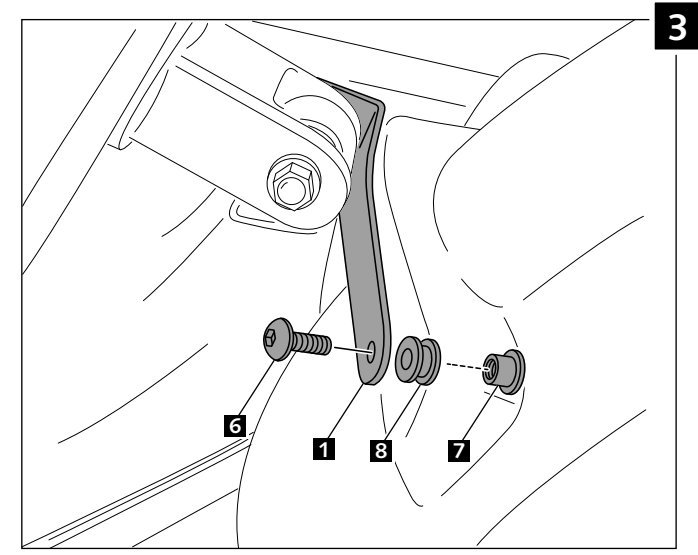

MOUNTING INSTRUCTIONS

REAR MUDGUARD ADAPTABLE TO

BMW F800GT 13'-

Ref.: 6447

ID.	DESCRIPTION	QTY.
1	Hardware	1
2	Metal washer Ø33x3,9	1
3	M6 insidenuits	1
4	Metal arrowhead Ø16x3	1
5	Screw M6x25 DIN1001	1
6	Srew M5x15 DIN1001	2
7	Metal arrowhead with thread	2
8	Wellnuts	3
9	Metal arrowhead Ø9x7	1
10	Screw M6x15 DIN1001	1