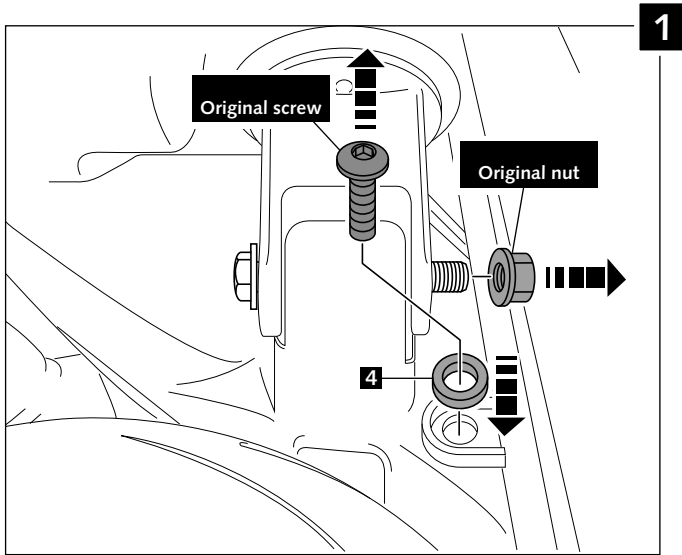

MOUNTING INSTRUCTIONS

REAR MUDGUARD ADAPTABLE TO

BMW F800GT 13'-

Ref.: 6447

ID.	DESCRIPTION	QTY.
1	Hardware	1
2	Metal washer Ø33x3,9	1
3	M6 insidenuits	1
4	Metal arrowhead Ø16x3	1
5	Screw M6x25 DIN1001	1
6	Srew M5x15 DIN1001	2
7	Metal arrowhead with thread	2
8	Wellnuts	3
9	Metal arrowhead Ø9x7	1
10	Screw M6x15 DIN1001	1