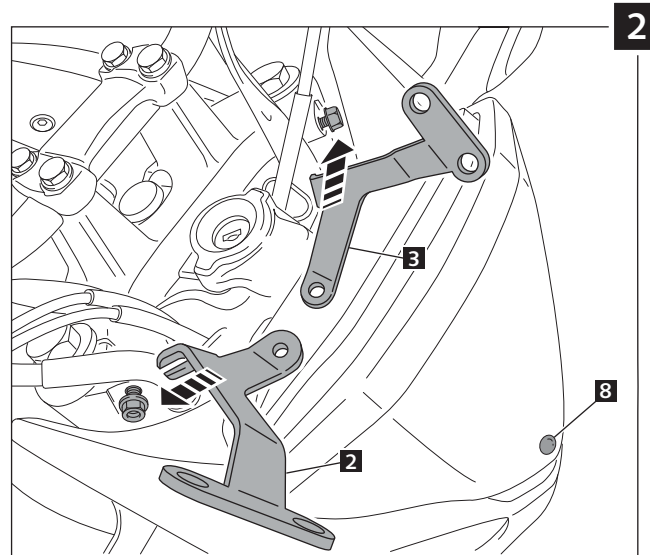

MOUNTING INSTRUCTIONS

WINDSHIELD FOR
HONDA CB500F

Ref.: 6437

ID.		DESCRIPTION	QTY.
1		Windshield	1
2		Right metal support	1
3		Left metal support	1
4		M6x15 ISO 7380 Allen screw	2
5		M5 Silemblock	4
6		M5x16 ISO 7380 Allen screw	4
7		M5x0,5 nylon washer	4
8		Ø12,7x3,5 silicone delimiter	1
9		M5 ISO 7380 screw cap	4