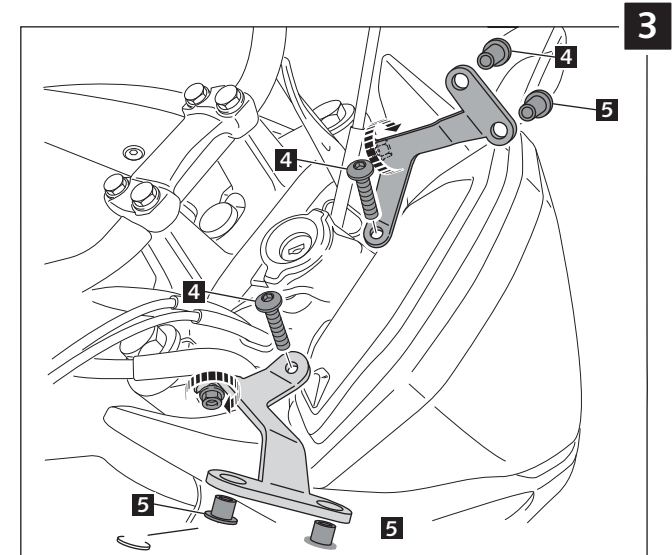

MOUNTING INSTRUCTIONS

WINDSHIELD FOR
HONDA CB500F

Ref.: 6437

ID.		DESCRIPTION	QTY.
1		Windshield	1
2		Right metal support	1
3		Left metal support	1
4		M6x15 ISO 7380 Allen screw	2
5		M5 Silemblock	4
6		M5x16 ISO 7380 Allen screw	4
7		M5x0,5 nylon washer	4
8		Ø12,7x3,5 silicone delimiter	1
9		M5 ISO 7380 screw cap	4