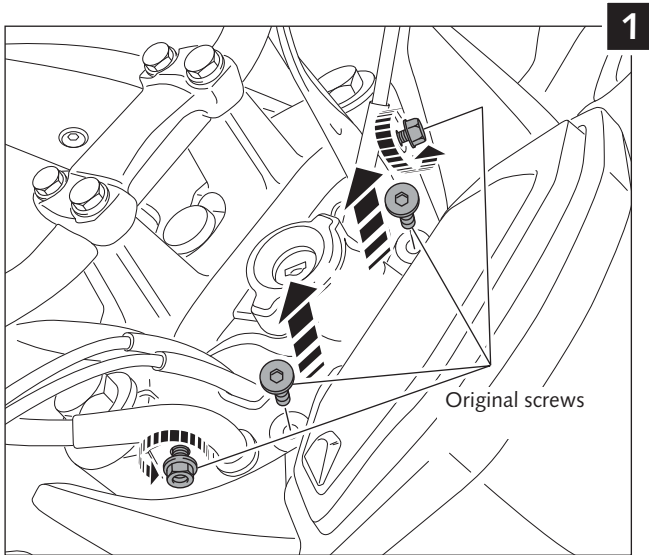

MOUNTING INSTRUCTIONS

WINDSHIELD FOR
HONDA CB500F

Ref.: 6437

ID.		DESCRIPTION	QTY.
1		Windshield	1
2		Right metal support	1
3		Left metal support	1
4		M6x15 ISO 7380 Allen screw	2
5		M5 Silemblock	4
6		M5x16 ISO 7380 Allen screw	4
7		M5x0,5 nylon washer	4
8		Ø12,7x3,5 silicone delimiter	1
9		M5 ISO 7380 screw cap	4