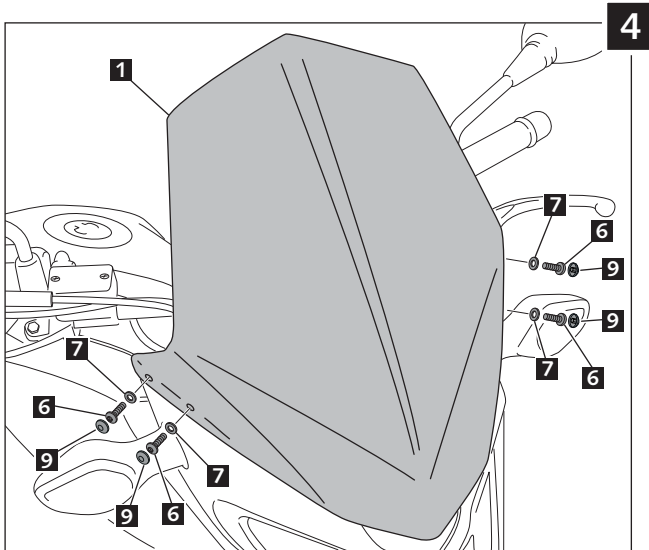

MOUNTING INSTRUCTIONS

WINDSHIELD FOR
HONDA CB500F

Ref.: 6437

ID.		DESCRIPTION	QTY.
1		Windshield	1
2		Right metal support	1
3		Left metal support	1
4		M6x15 ISO 7380 Allen screw	2
5		M5 Silemblock	4
6		M5x16 ISO 7380 Allen screw	4
7		M5x0,5 nylon washer	4
8		Ø12,7x3,5 silicone delimiter	1
9		M5 ISO 7380 screw cap	4