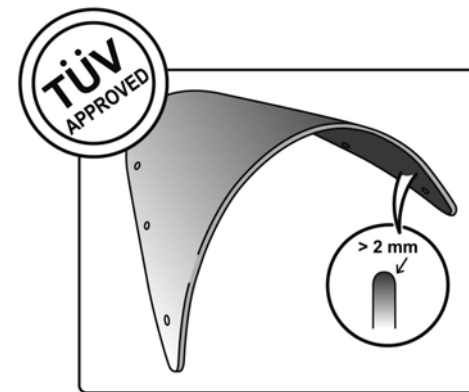

## TECHNICAL FEATURES

ROUNDED CONTOUR-PROFILE

Check the ABE HOMOLOGATION document if the product is homologated for your motorcycle

TÜV APPROVED