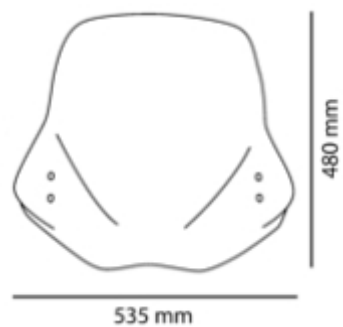

## TECHNICAL FEATURES

2 points of attachment

Check the ABE HOMOLOGATION document if the product is homologated for your motorcycle

ROUNDED CONTOUR-PROFILE

TÜV APPROVED