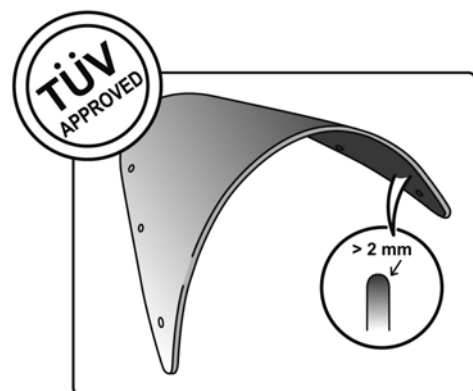

## TECHNICAL FEATURES

2 points of attachment

Check the ABE HOMOLOGATION document if the product is homologated for your motorcycle

ROUNDED CONTOUR-PROFILE

TÜV APPROVED