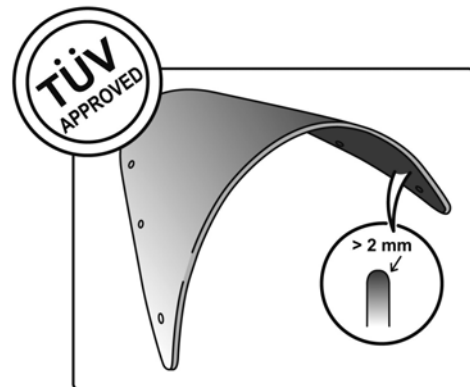

## TECHNICAL FEATURES

2 points of attachment

ROUNDED CONTOUR-PROFILE

Check the ABE HOMOLOGATION document if the product is homologated for your motorcycle

TÜV APPROVED