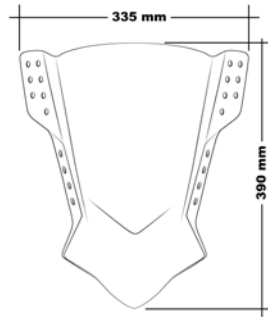

## TECHNICAL FEATURES

2 points of attachment

ROUNDED CONTOUR-PROFILE

Check the ABE HOMOLOGATION document if the product is homologated for your motorcycle

TÜV APPROVED